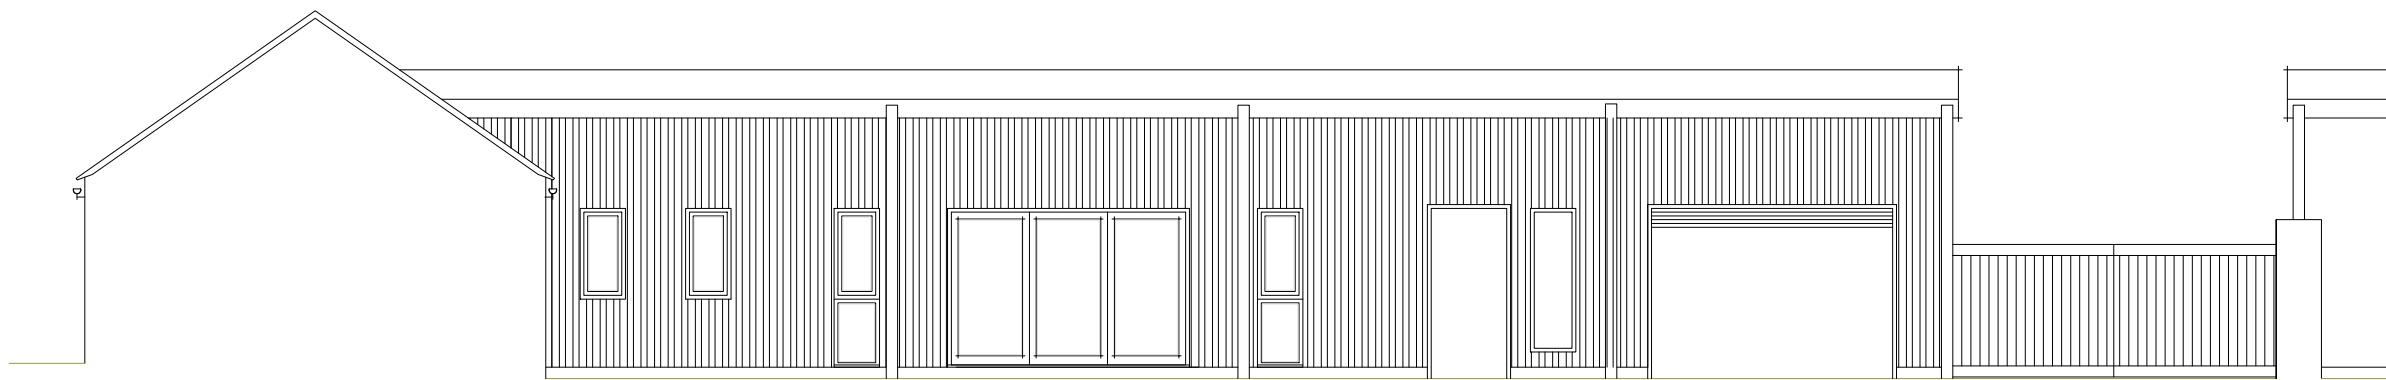

Sectional West Elevation

Sectional East Elevation

East Elevation

TITLE:
Existing Elevations 2

SITE:
The Old Byre
Beacon Farm
Frampton Mansell
GL6 8HZ

CLIENT:
Miss Smith
Mr Janocka

DWG NO:
DJ-TOB-EE2

REVISION:
REV -

SCALE:
1:100 @ A3