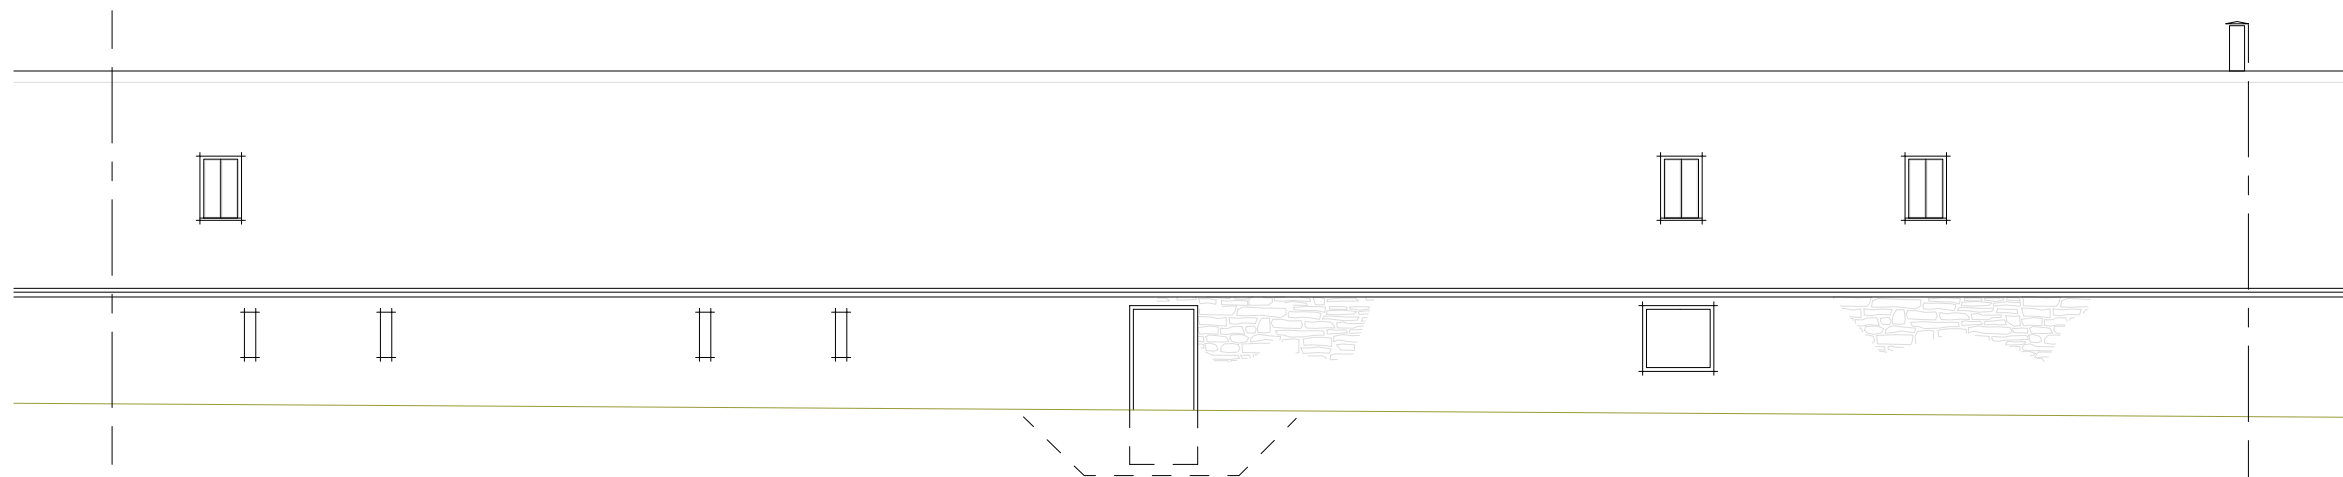

Sectional West Elevation

Sectional East Elevation

East Elevation

TITLE:
Existing Elevations 2

SITE:
The Old Byre
Beacon Farm
Frampton Mansell
GL6 8HZ

CLIENT:
Miss Smith
Mr Janocka

DWG NO:
DJ-TOB-EE2

REVISION:
REV -

SCALE:
1:100 @ A3