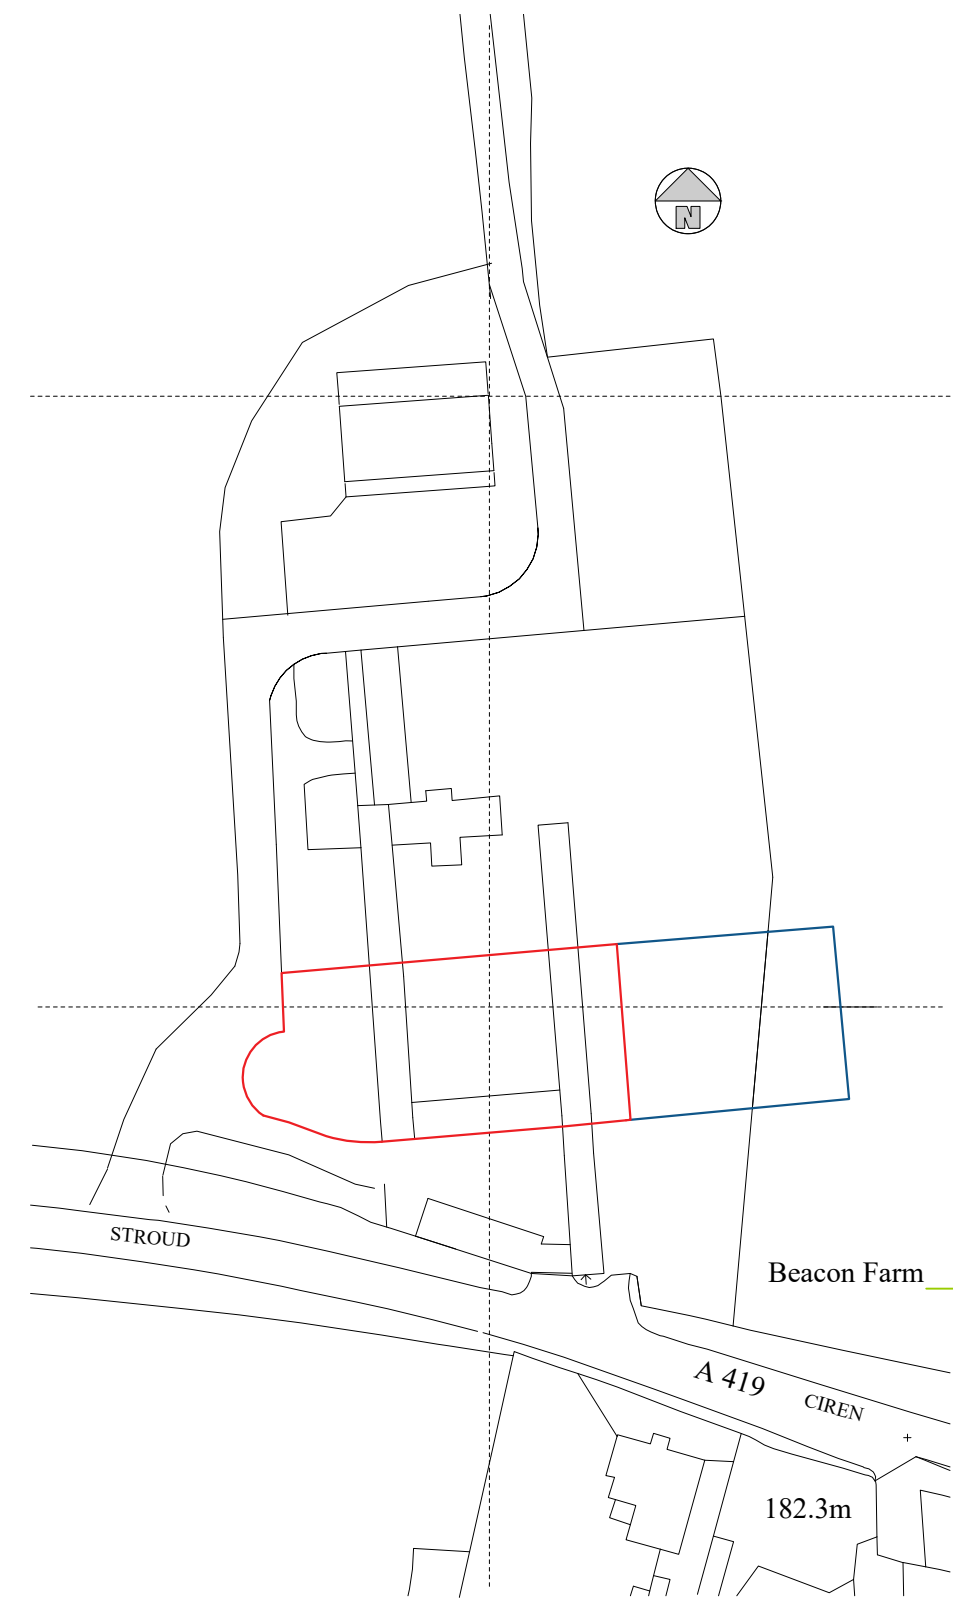

Existing Block Plan

Proposed Block Plan

Location Plan

TITLE:
Site Plans

SITE:
The Old Byre
Beacon Farm
Frampton Mansell
GL6 8HZ

CLIENT:
Miss Smith
Mr Janocka

DWG NO:
DJ-TOB-SP1

REVISION:
REV - A

SCALE:
1:500 @ A3
1:1250 @A3