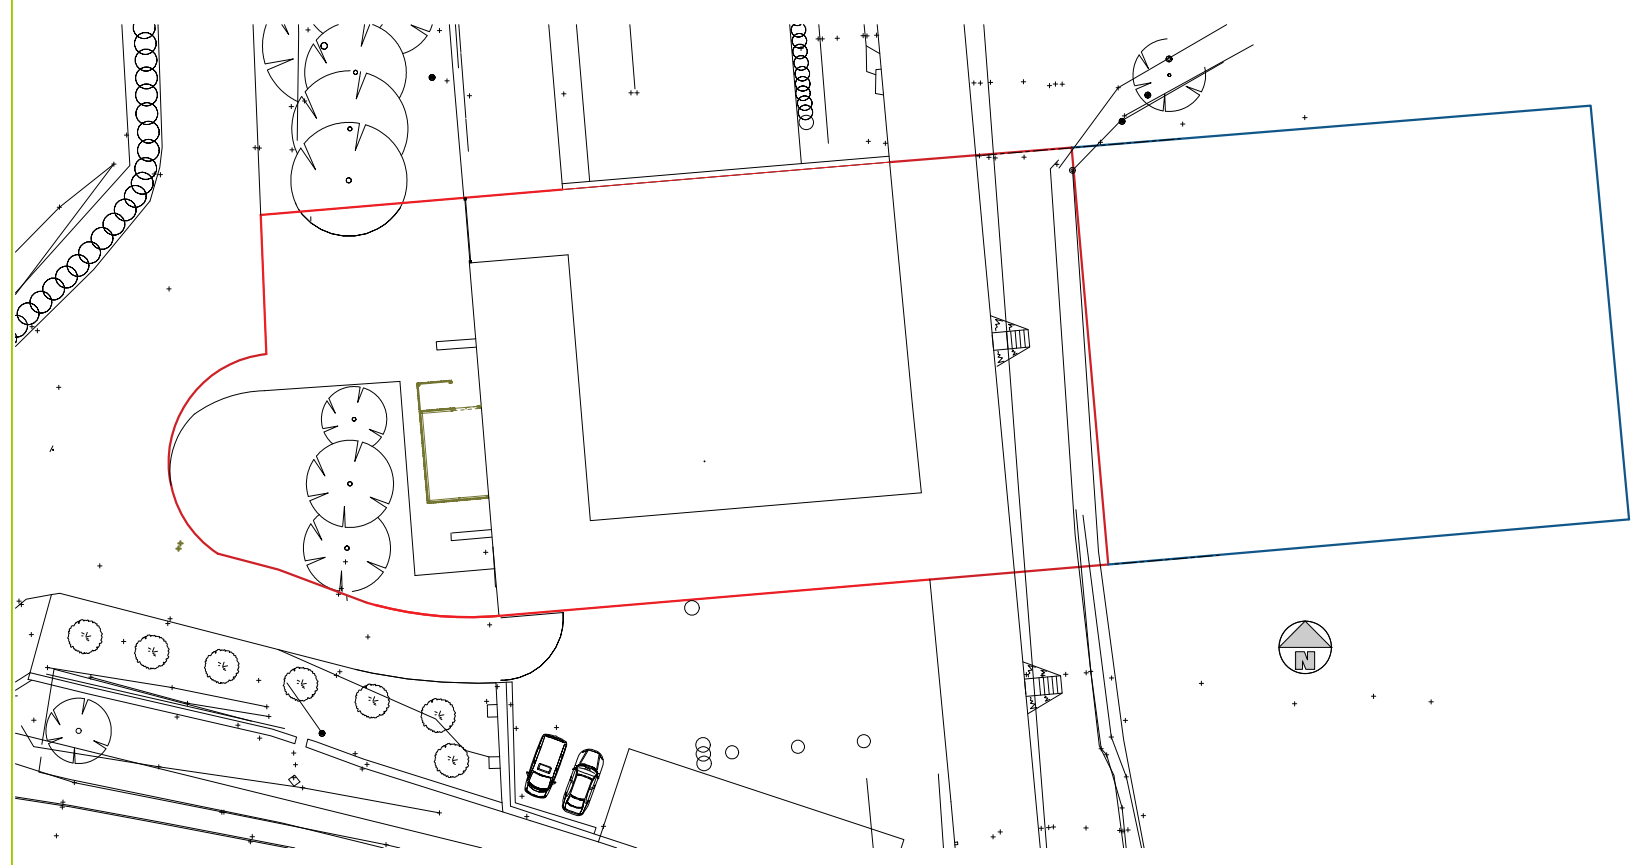

Existing Block Plan

Proposed Block Plan

Location Plan

TITLE:
Site Plans

SITE:
The Old Byre
Beacon Farm
Frampton Mansell
GL6 8HZ

CLIENT:
Miss Smith
Mr Janocka

DWG NO:
DJ-TOB-SP1

REVISION:
REV - A

SCALE:
1:500 @ A3
1:1250 @A3