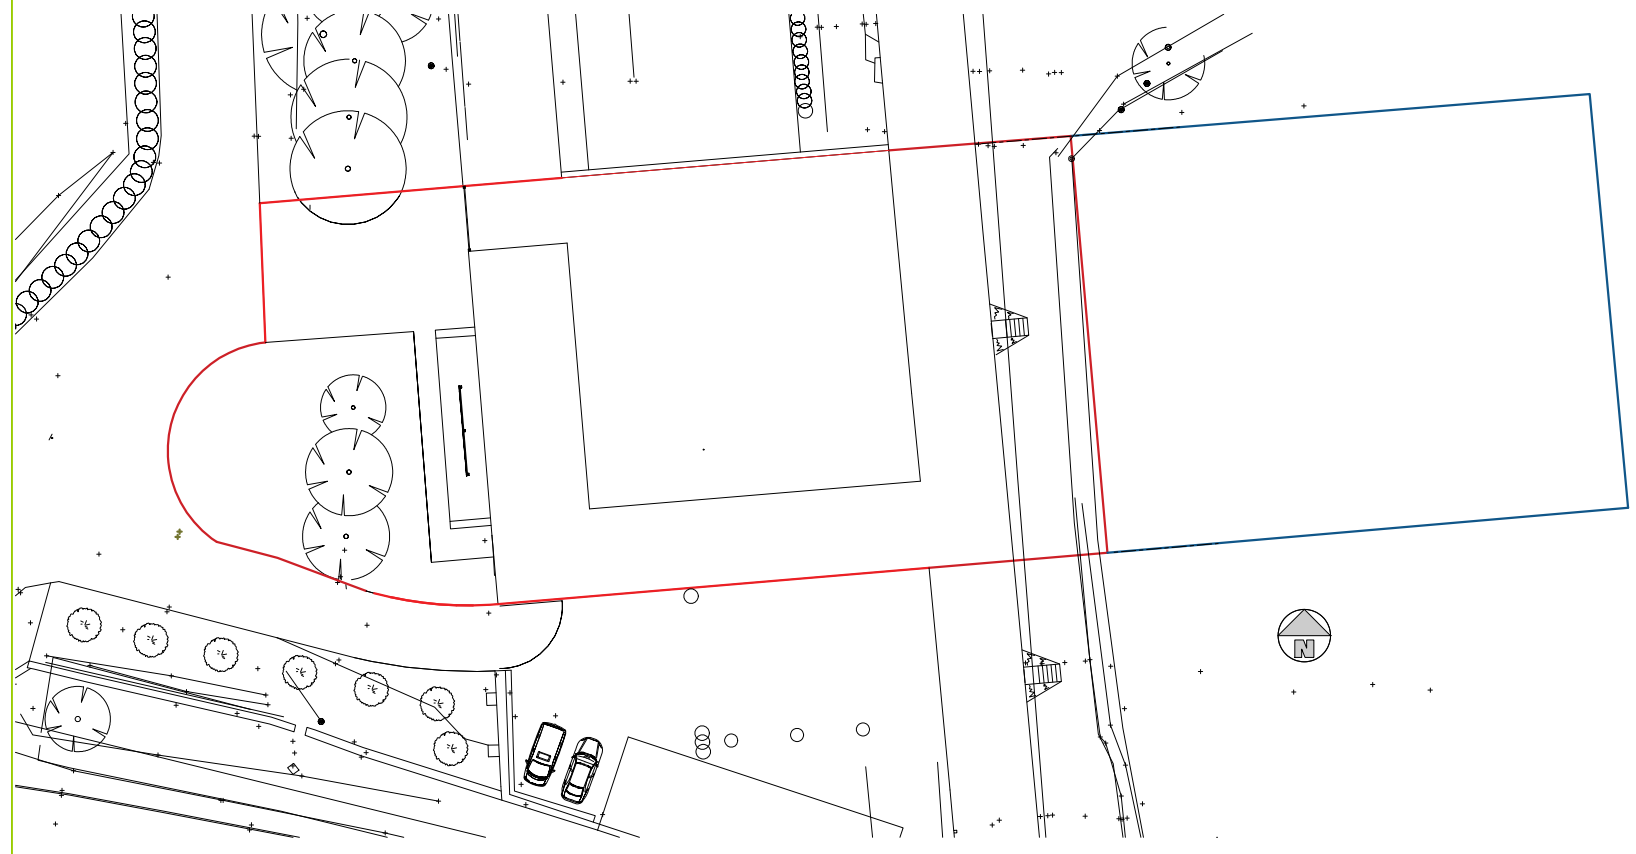

Existing Block Plan

Proposed Block Plan

Location Plan

TITLE:
Site Plans

SITE:
The Old Byre
Beacon Farm
Frampton Mansell
GL6 8HZ

CLIENT:
Miss Smith
Mr Janocka

DWG NO:
DJ-TOB-SP1

REVISION:
REV - A

SCALE:
1:500 @ A3
1:1250 @A3