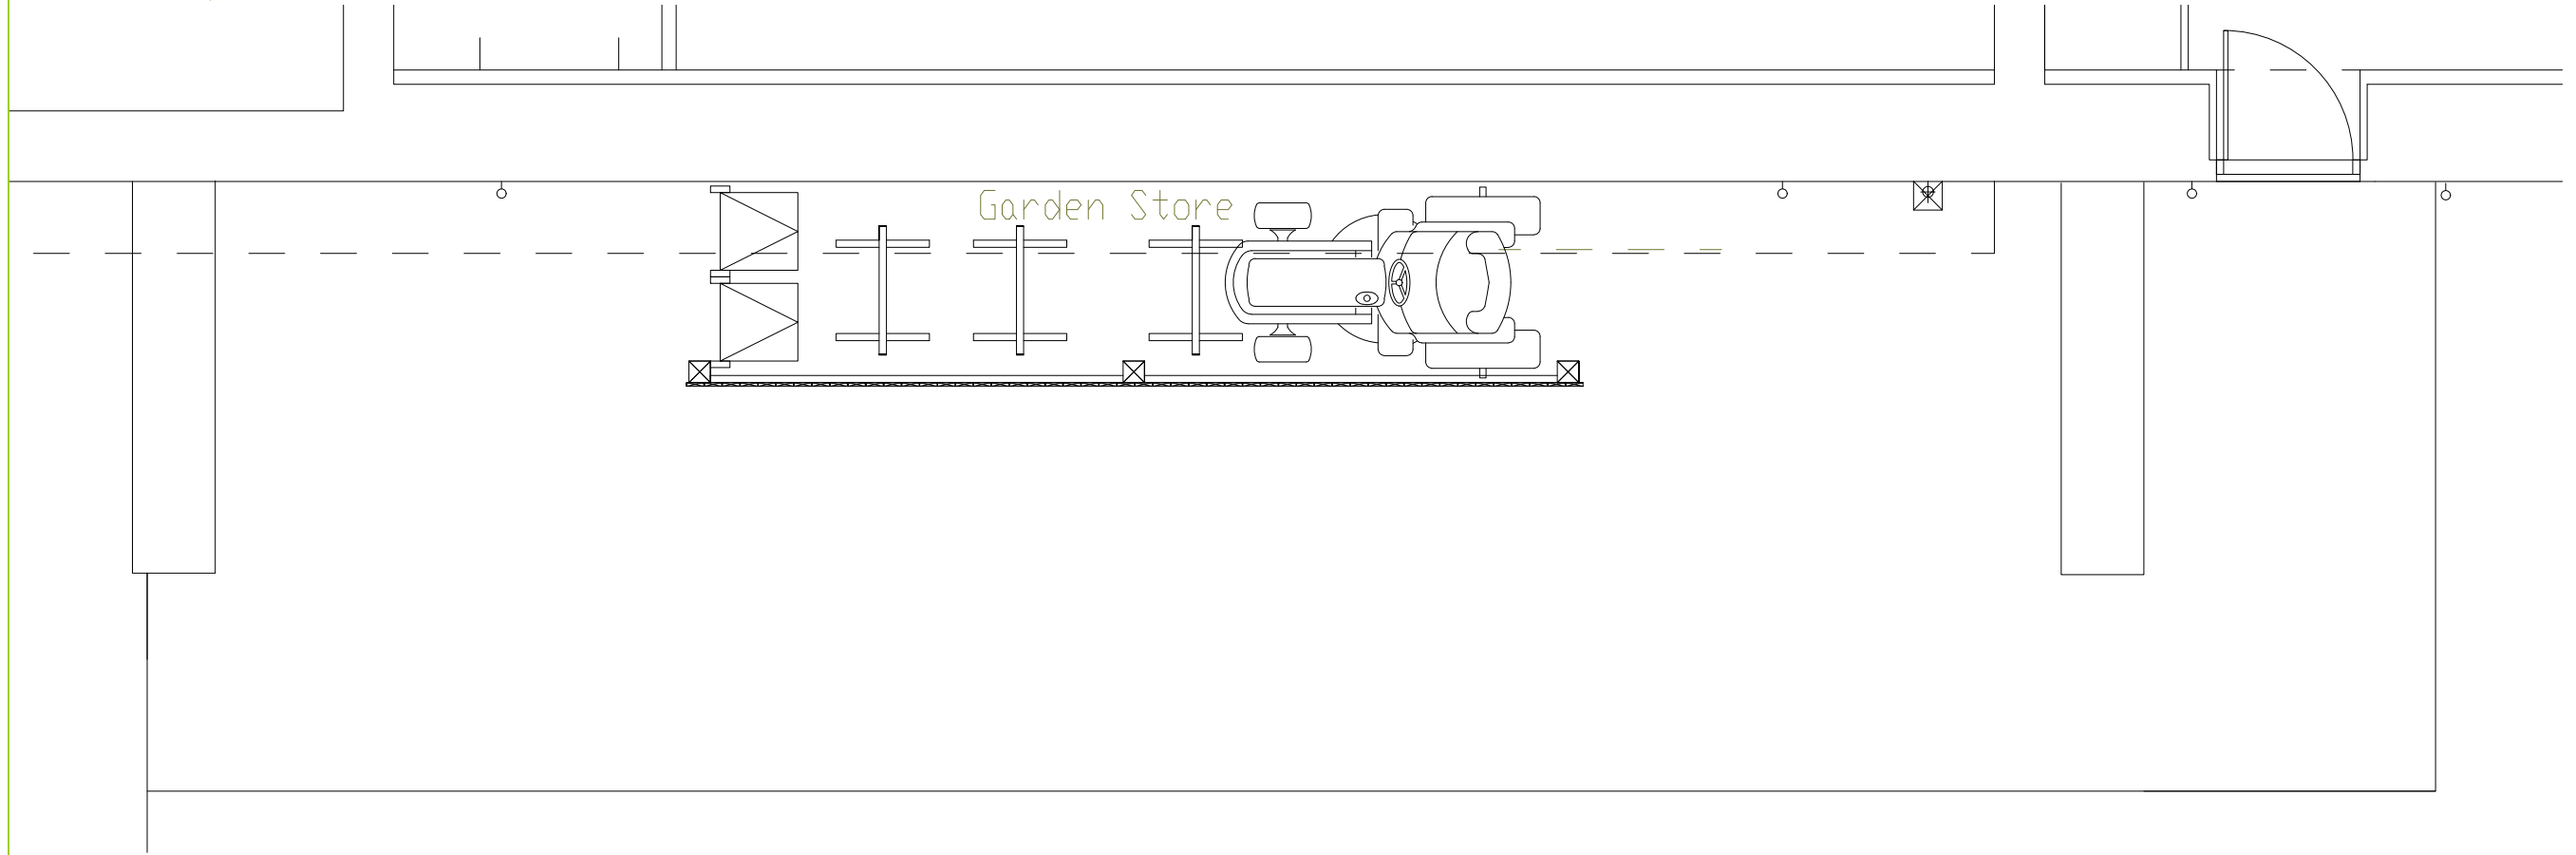

Proposed Floor Plan

Proposed Floor Plan

TITLE:
Floor Plans

SITE:
The Old Byre
Beacon Farm
Frampton Mansell
GL6 8HZ

CLIENT:
Miss Smith
Mr Janocka

DWG NO:
DJ-TOB-FP1

REVISION:
REV - A

SCALE:
1:50 @ A3