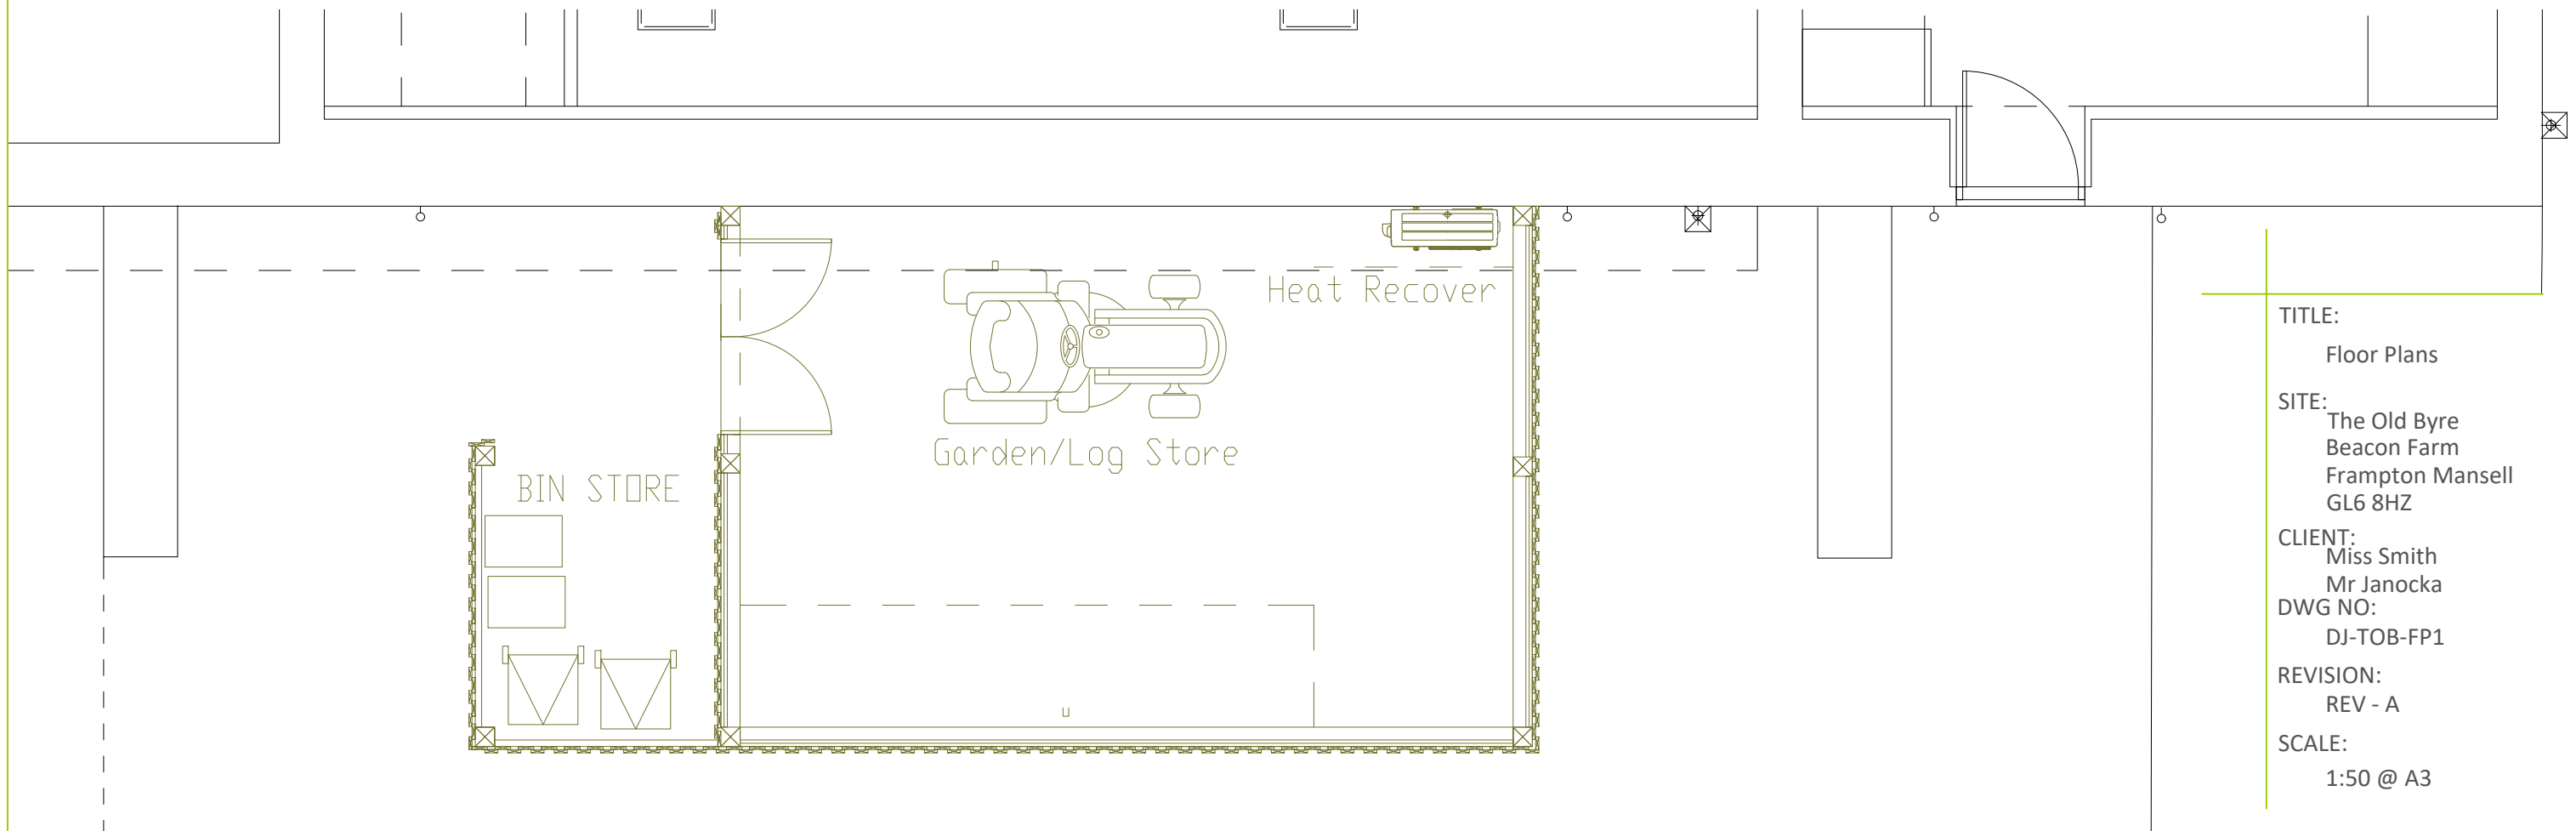

Proposed Floor Plan

Proposed Floor Plan

TITLE:
Floor Plans

SITE:
The Old Byre
Beacon Farm
Frampton Mansell
GL6 8HZ

CLIENT:
Miss Smith
Mr Janocka

DWG NO:
DJ-TOB-FP1

REVISION:
REV - A

SCALE:
1:50 @ A3