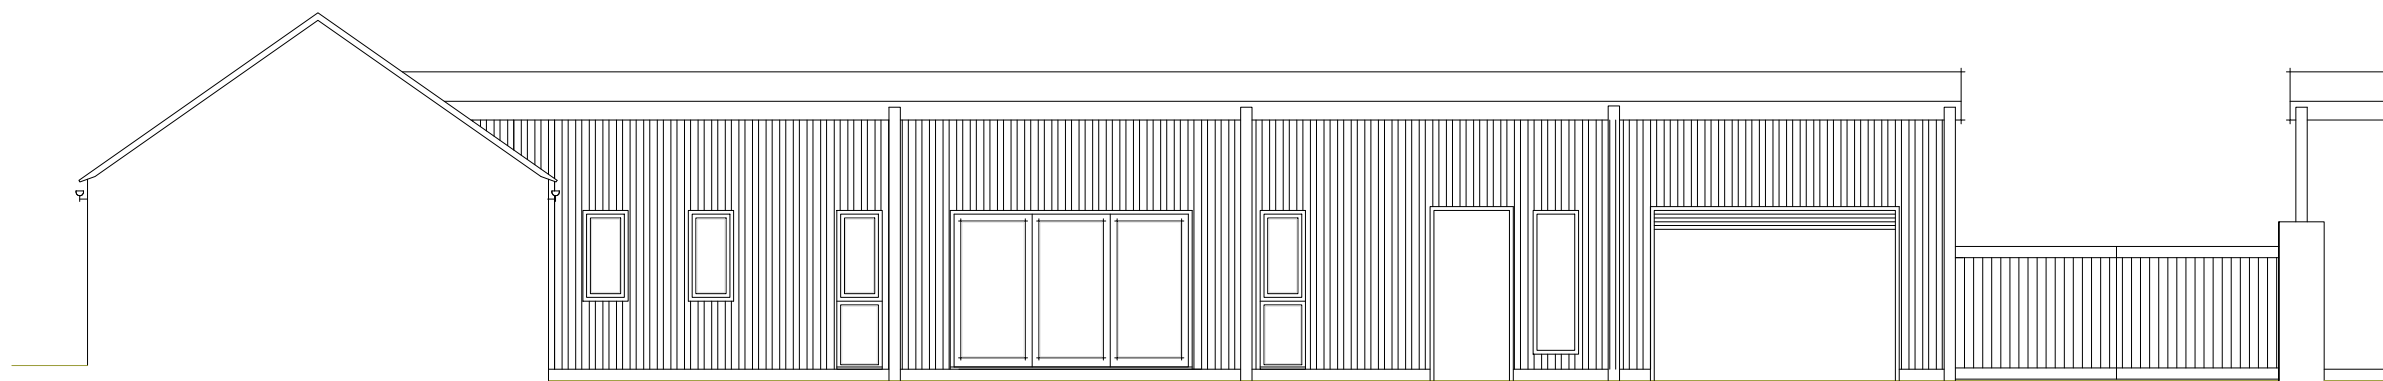

Sectional West Elevation

Sectional East Elevation

East Elevation

TITLE:
Proposed Elevations 2

SITE:
The Old Byre
Beacon Farm
Frampton Mansell
GL6 8HZ

CLIENT:
Miss Smith
Mr Janocka

DWG NO:
DJ-TOB-PE2

REVISION:
REV -

SCALE:
1:100 @ A3