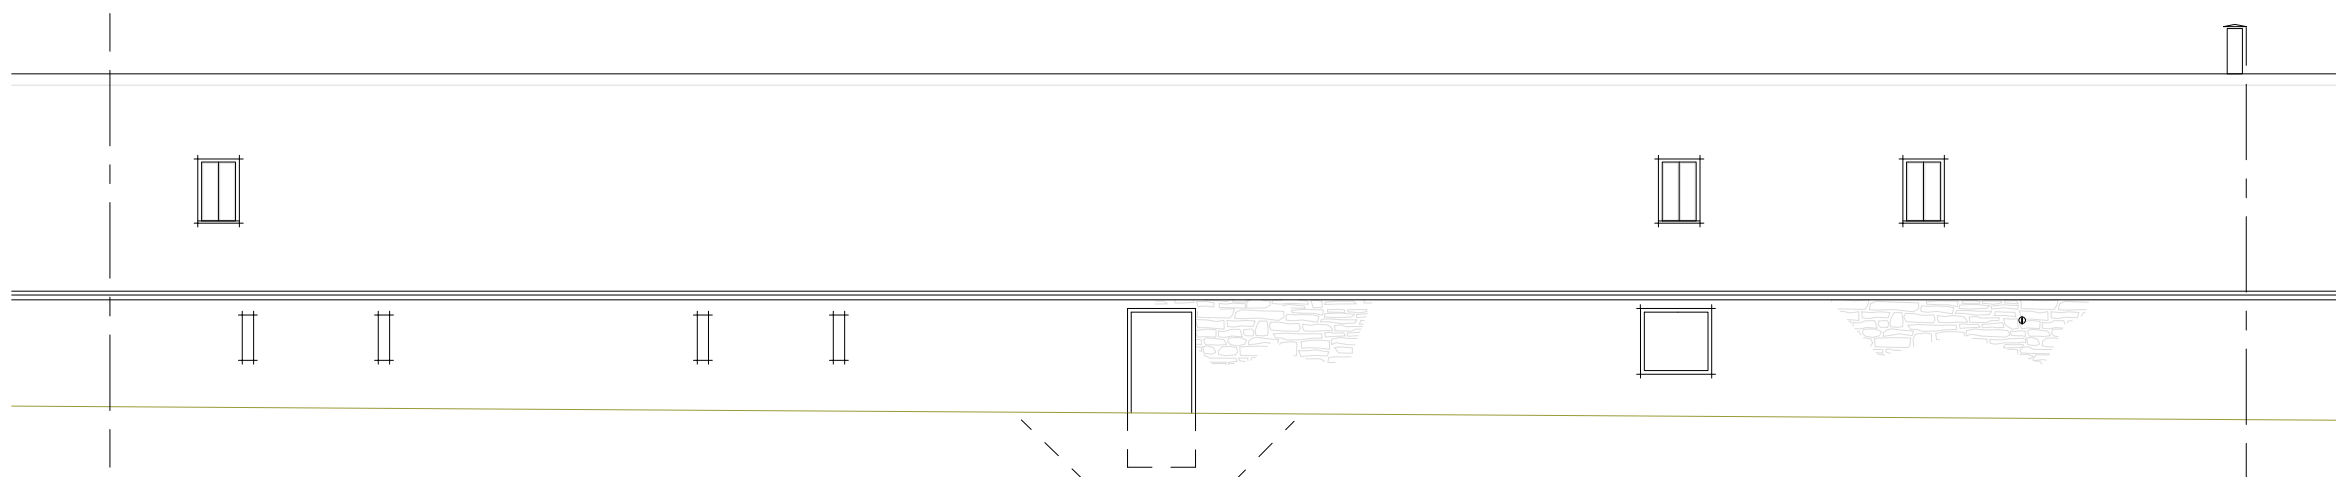

Sectional West Elevation

Sectional East Elevation

East Elevation

TITLE:
Proposed Elevations 2

SITE:
The Old Byre
Beacon Farm
Frampton Mansell
GL6 8HZ

CLIENT:
Miss Smith
Mr Janocka

DWG NO:
DJ-TOB-PE2

REVISION:
REV -

SCALE:
1:100 @ A3