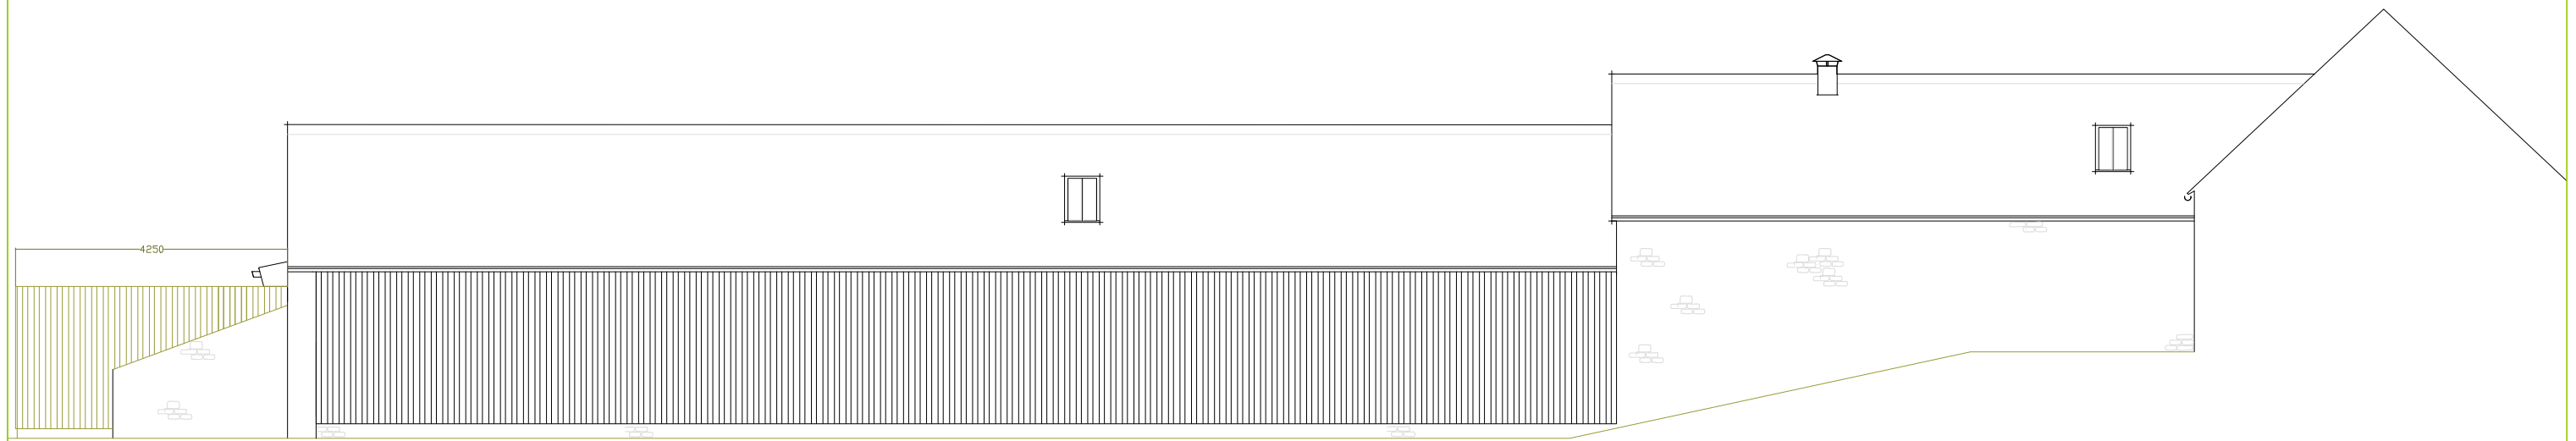

Sectional North Elevation

Sectional South Elevation

West Elevation

TITLE:
Proposed Elevations 1

SITE:
The Old Byre
Beacon Farm
Frampton Mansell
GL6 8HZ

CLIENT:
Miss Smith
Mr Janocka

DWG NO:
DJ-TOB-PE1

REVISION:
REV - B

SCALE:
1:100 @ A3