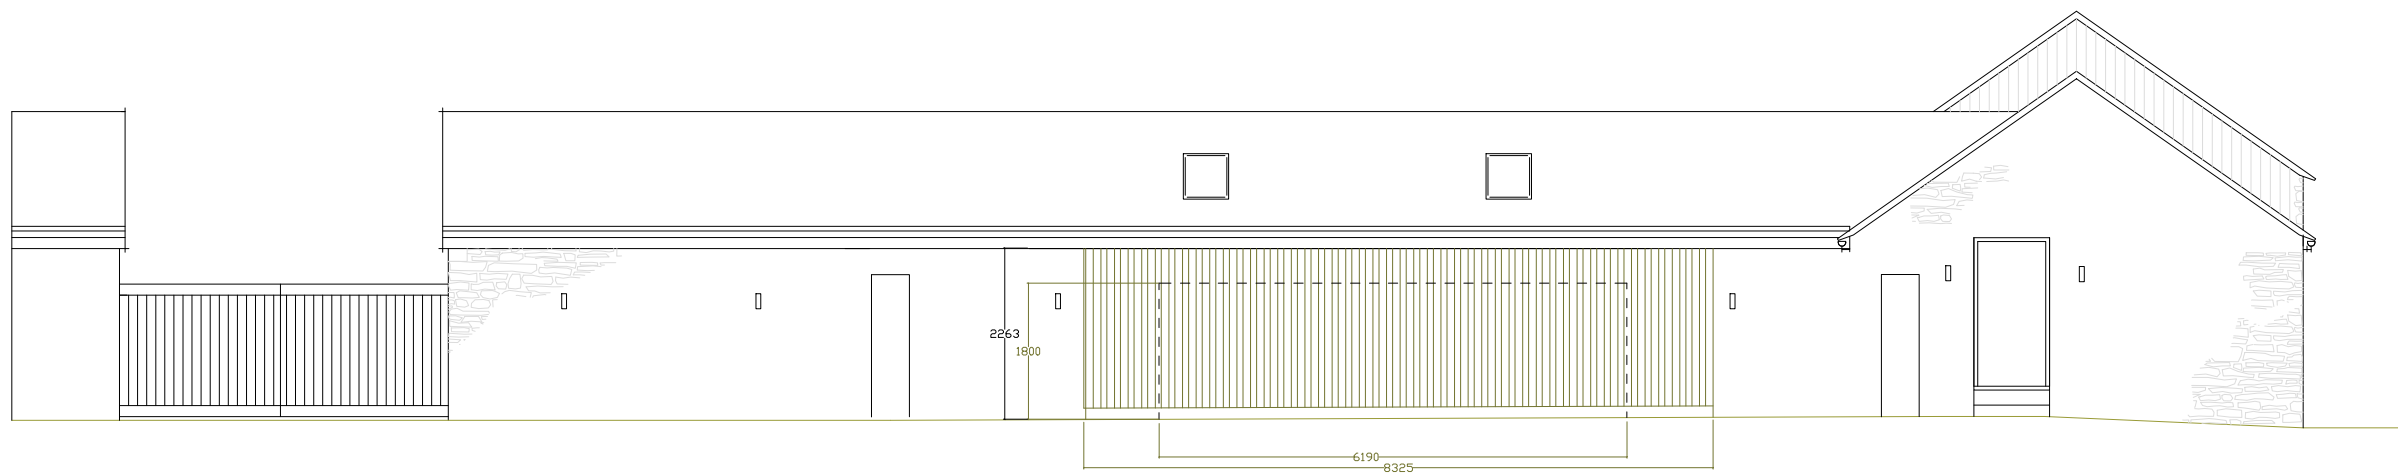

Sectional North Elevation

Sectional South Elevation

West Elevation

TITLE:
Proposed Elevations 1

SITE:
The Old Byre
Beacon Farm
Frampton Mansell
GL6 8HZ

CLIENT:
Miss Smith
Mr Janocka

DWG NO:
DJ-TOB-PE1

REVISION:
REV - B

SCALE:
1:100 @ A3