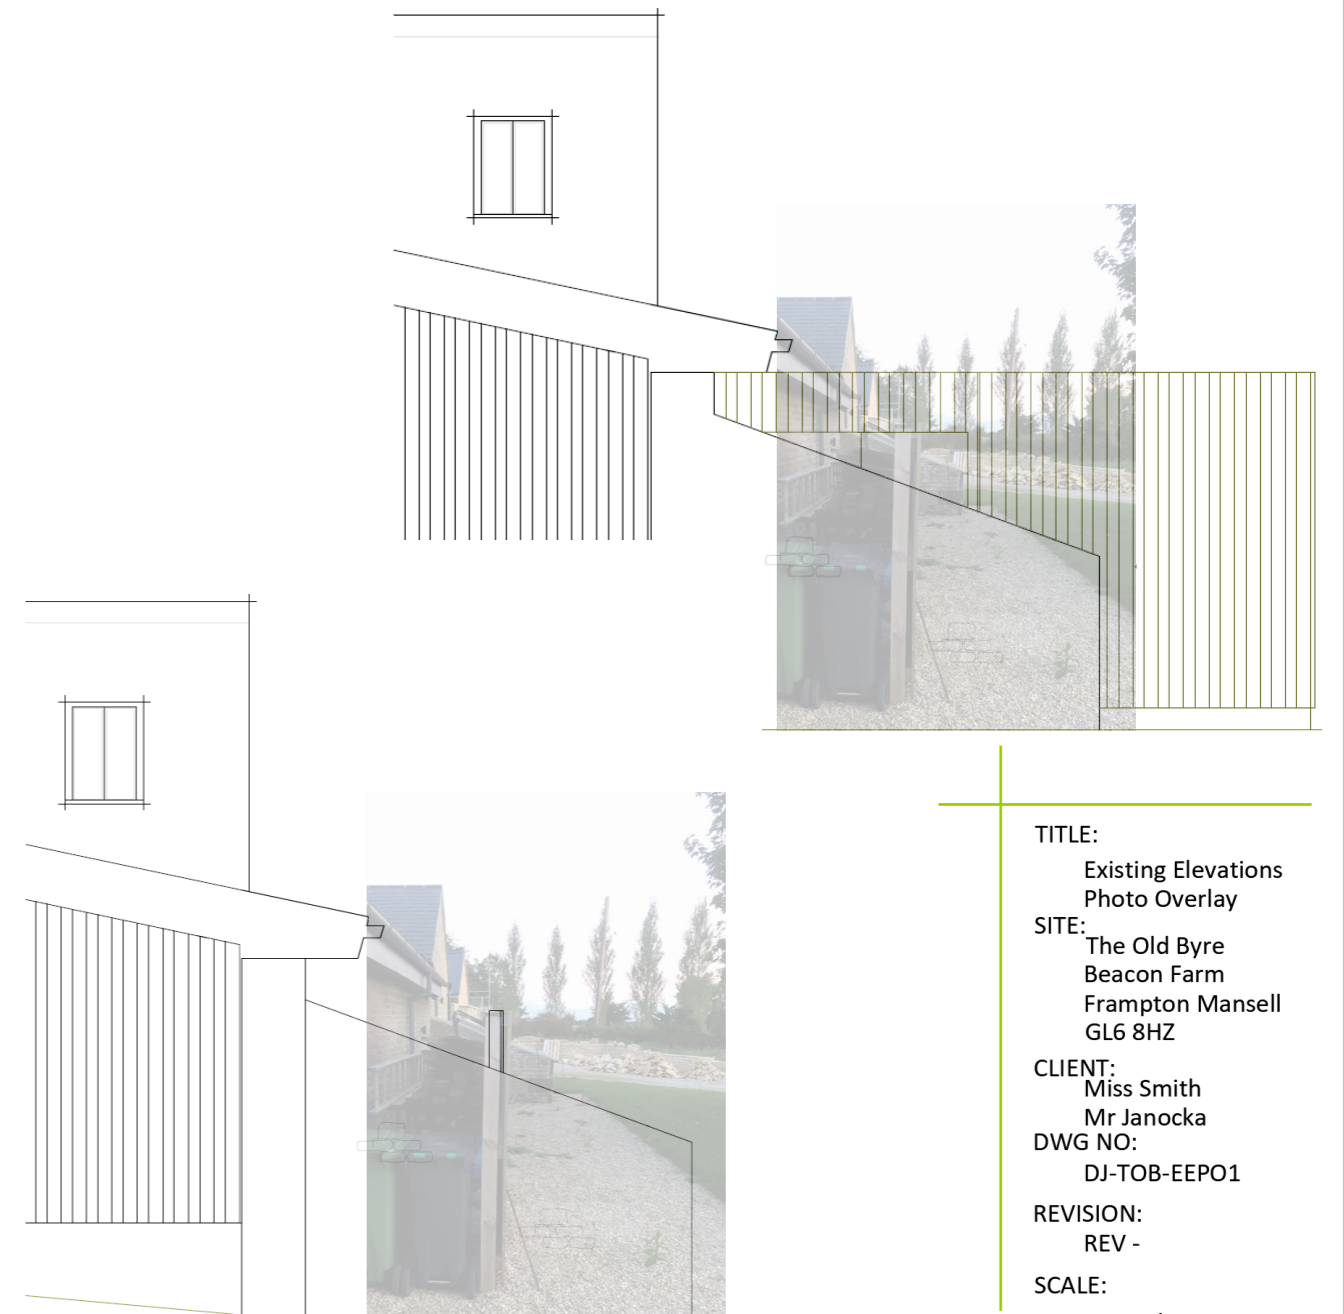

West Elevation

Sectional South Elevation

Sectional North Elevation

**TITLE:**  
 Existing Elevations  
 Photo Overlay  
**SITE:**  
 The Old Byre  
 Beacon Farm  
 Frampton Mansell  
 GL6 8HZ  
**CLIENT:**  
 Miss Smith  
 Mr Janocka  
**DWG NO:**  
 DJ-TOB-EEPO1  
**REVISION:**  
 REV -  
**SCALE:**  
 No Scale