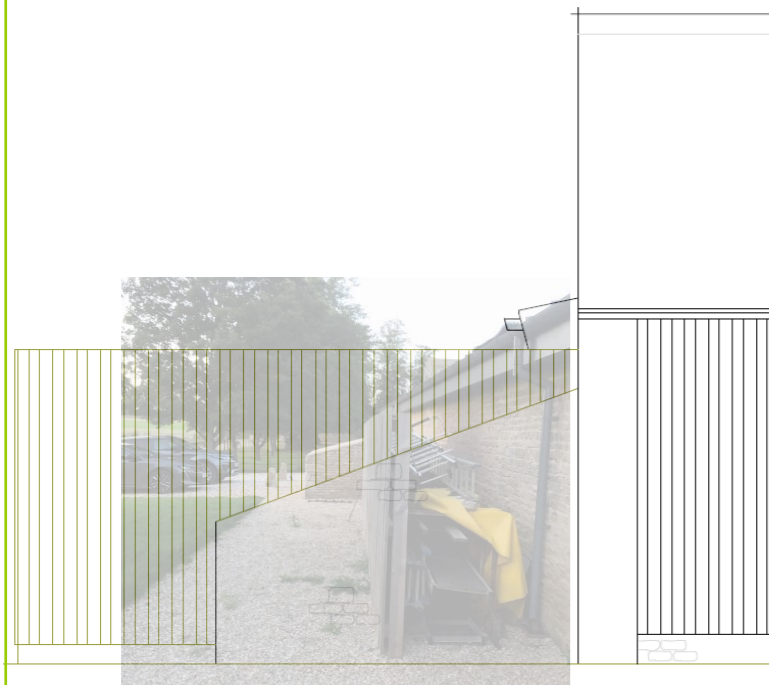

West Elevation

Sectional South Elevation

Sectional North Elevation

**TITLE:**  
 Existing Elevations  
 Photo Overlay  
**SITE:**  
 The Old Byre  
 Beacon Farm  
 Frampton Mansell  
 GL6 8HZ  
**CLIENT:**  
 Miss Smith  
 Mr Janocka  
**DWG NO:**  
 DJ-TOB-EEPO1  
**REVISION:**  
 REV -  
**SCALE:**  
 No Scale