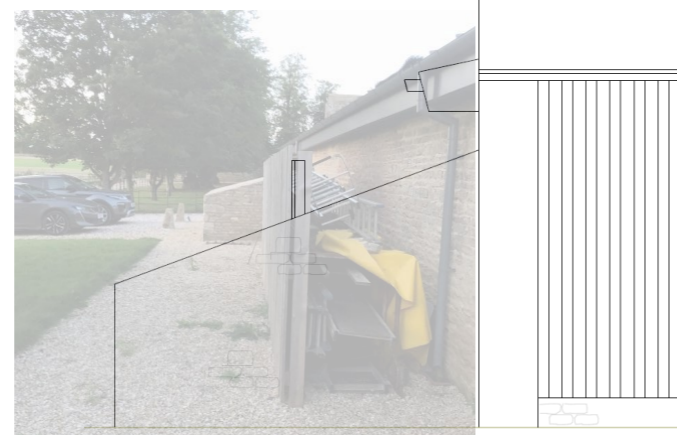

West Elevation

Sectional South Elevation

Sectional North Elevation

**TITLE:**  
 Existing Elevations  
 Photo Overlay  
**SITE:**  
 The Old Byre  
 Beacon Farm  
 Frampton Mansell  
 GL6 8HZ  
**CLIENT:**  
 Miss Smith  
 Mr Janocka  
**DWG NO:**  
 DJ-TOB-EEPO1  
**REVISION:**  
 REV -  
**SCALE:**  
 No Scale