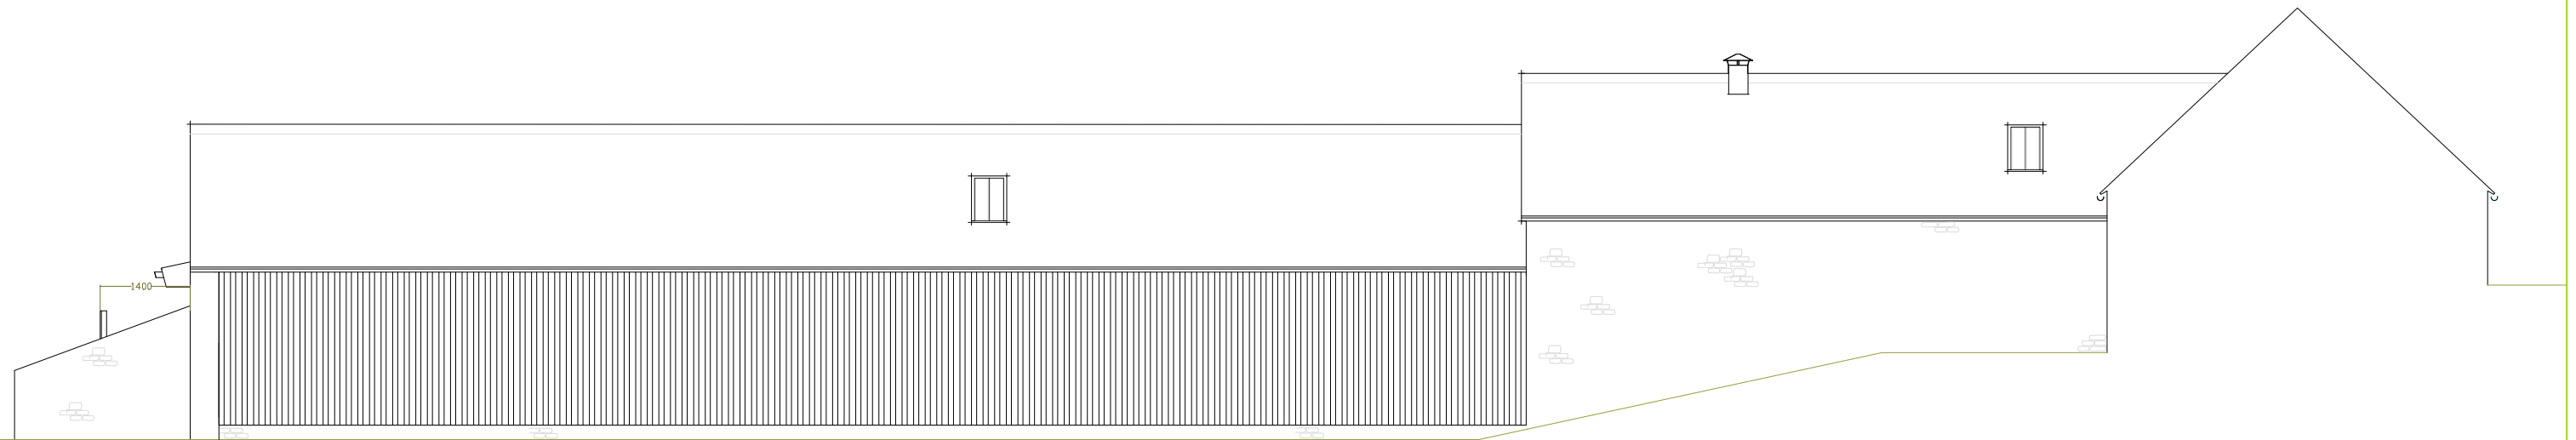

Sectional North Elevation

Sectional South Elevation

West Elevation

TITLE:
Existing Elevations 1

SITE:
The Old Byre
Beacon Farm
Frampton Mansell
GL6 8HZ

CLIENT:
Miss Smith
Mr Janocka

DWG NO:
DJ-TOB-EE1

REVISION:
REV - A

SCALE:
1:100 @ A3