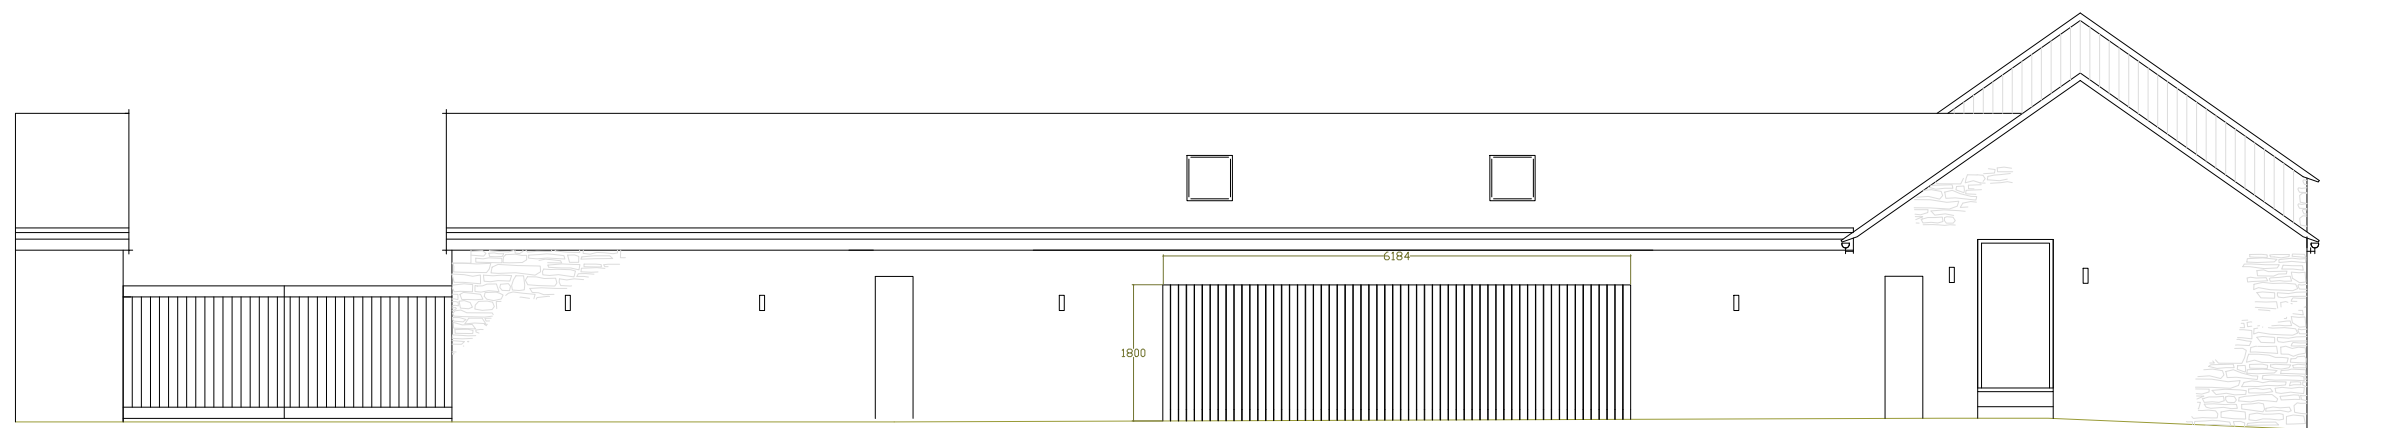

Sectional North Elevation

Sectional South Elevation

West Elevation

TITLE:
Existing Elevations 1

SITE:
The Old Byre
Beacon Farm
Frampton Mansell
GL6 8HZ

CLIENT:
Miss Smith
Mr Janocka

DWG NO:
DJ-TOB-EE1

REVISION:
REV - A

SCALE:
1:100 @ A3