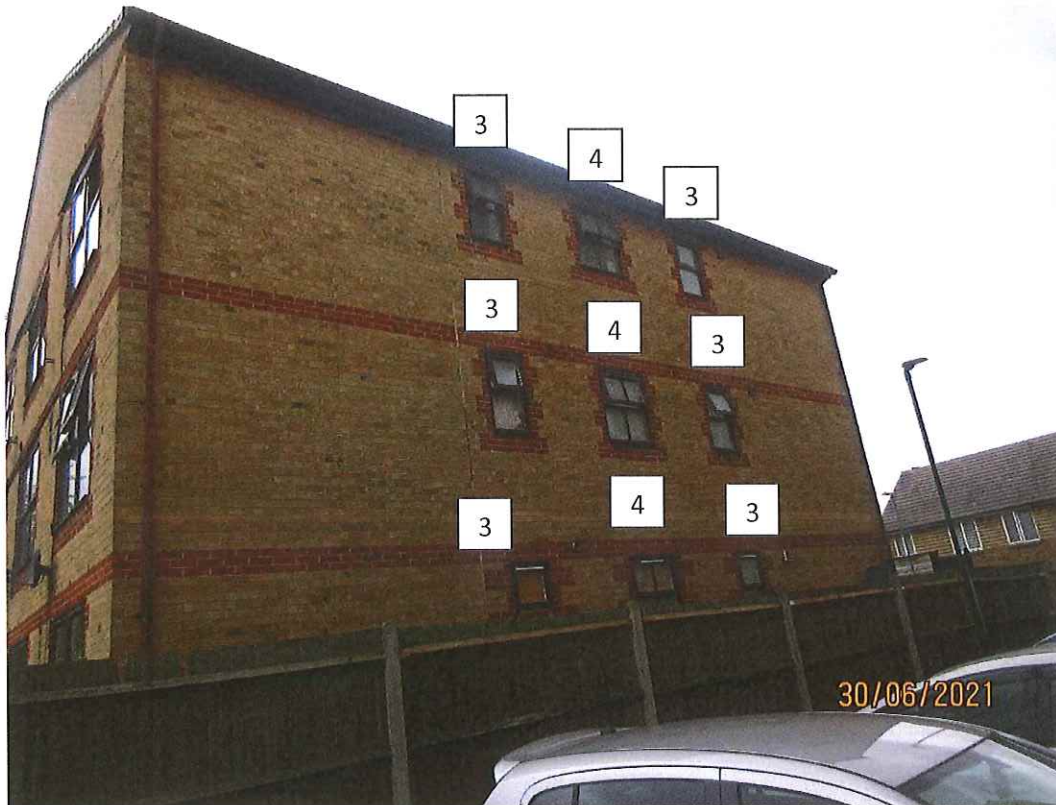

Flats 7 – 15 St. Francis Road, Erith, Kent, DA8 1AS.

Front Elevation.

Rear Elevation.

Proposed new windows to both front and rear elevations to be double glazed brown coloured UPVC of top hung over fixed casement styles, all to match existing styles and sizes.

Flats 7 – 15 St. Francis Road, Erith, Kent, DA8 1AS.

Right Side Elevation.

Left Side Elevation.

Proposed new windows to both right and left side elevations to be double glazed brown coloured UPVC of top hung over fixed casement styles, all to match existing styles and sizes.