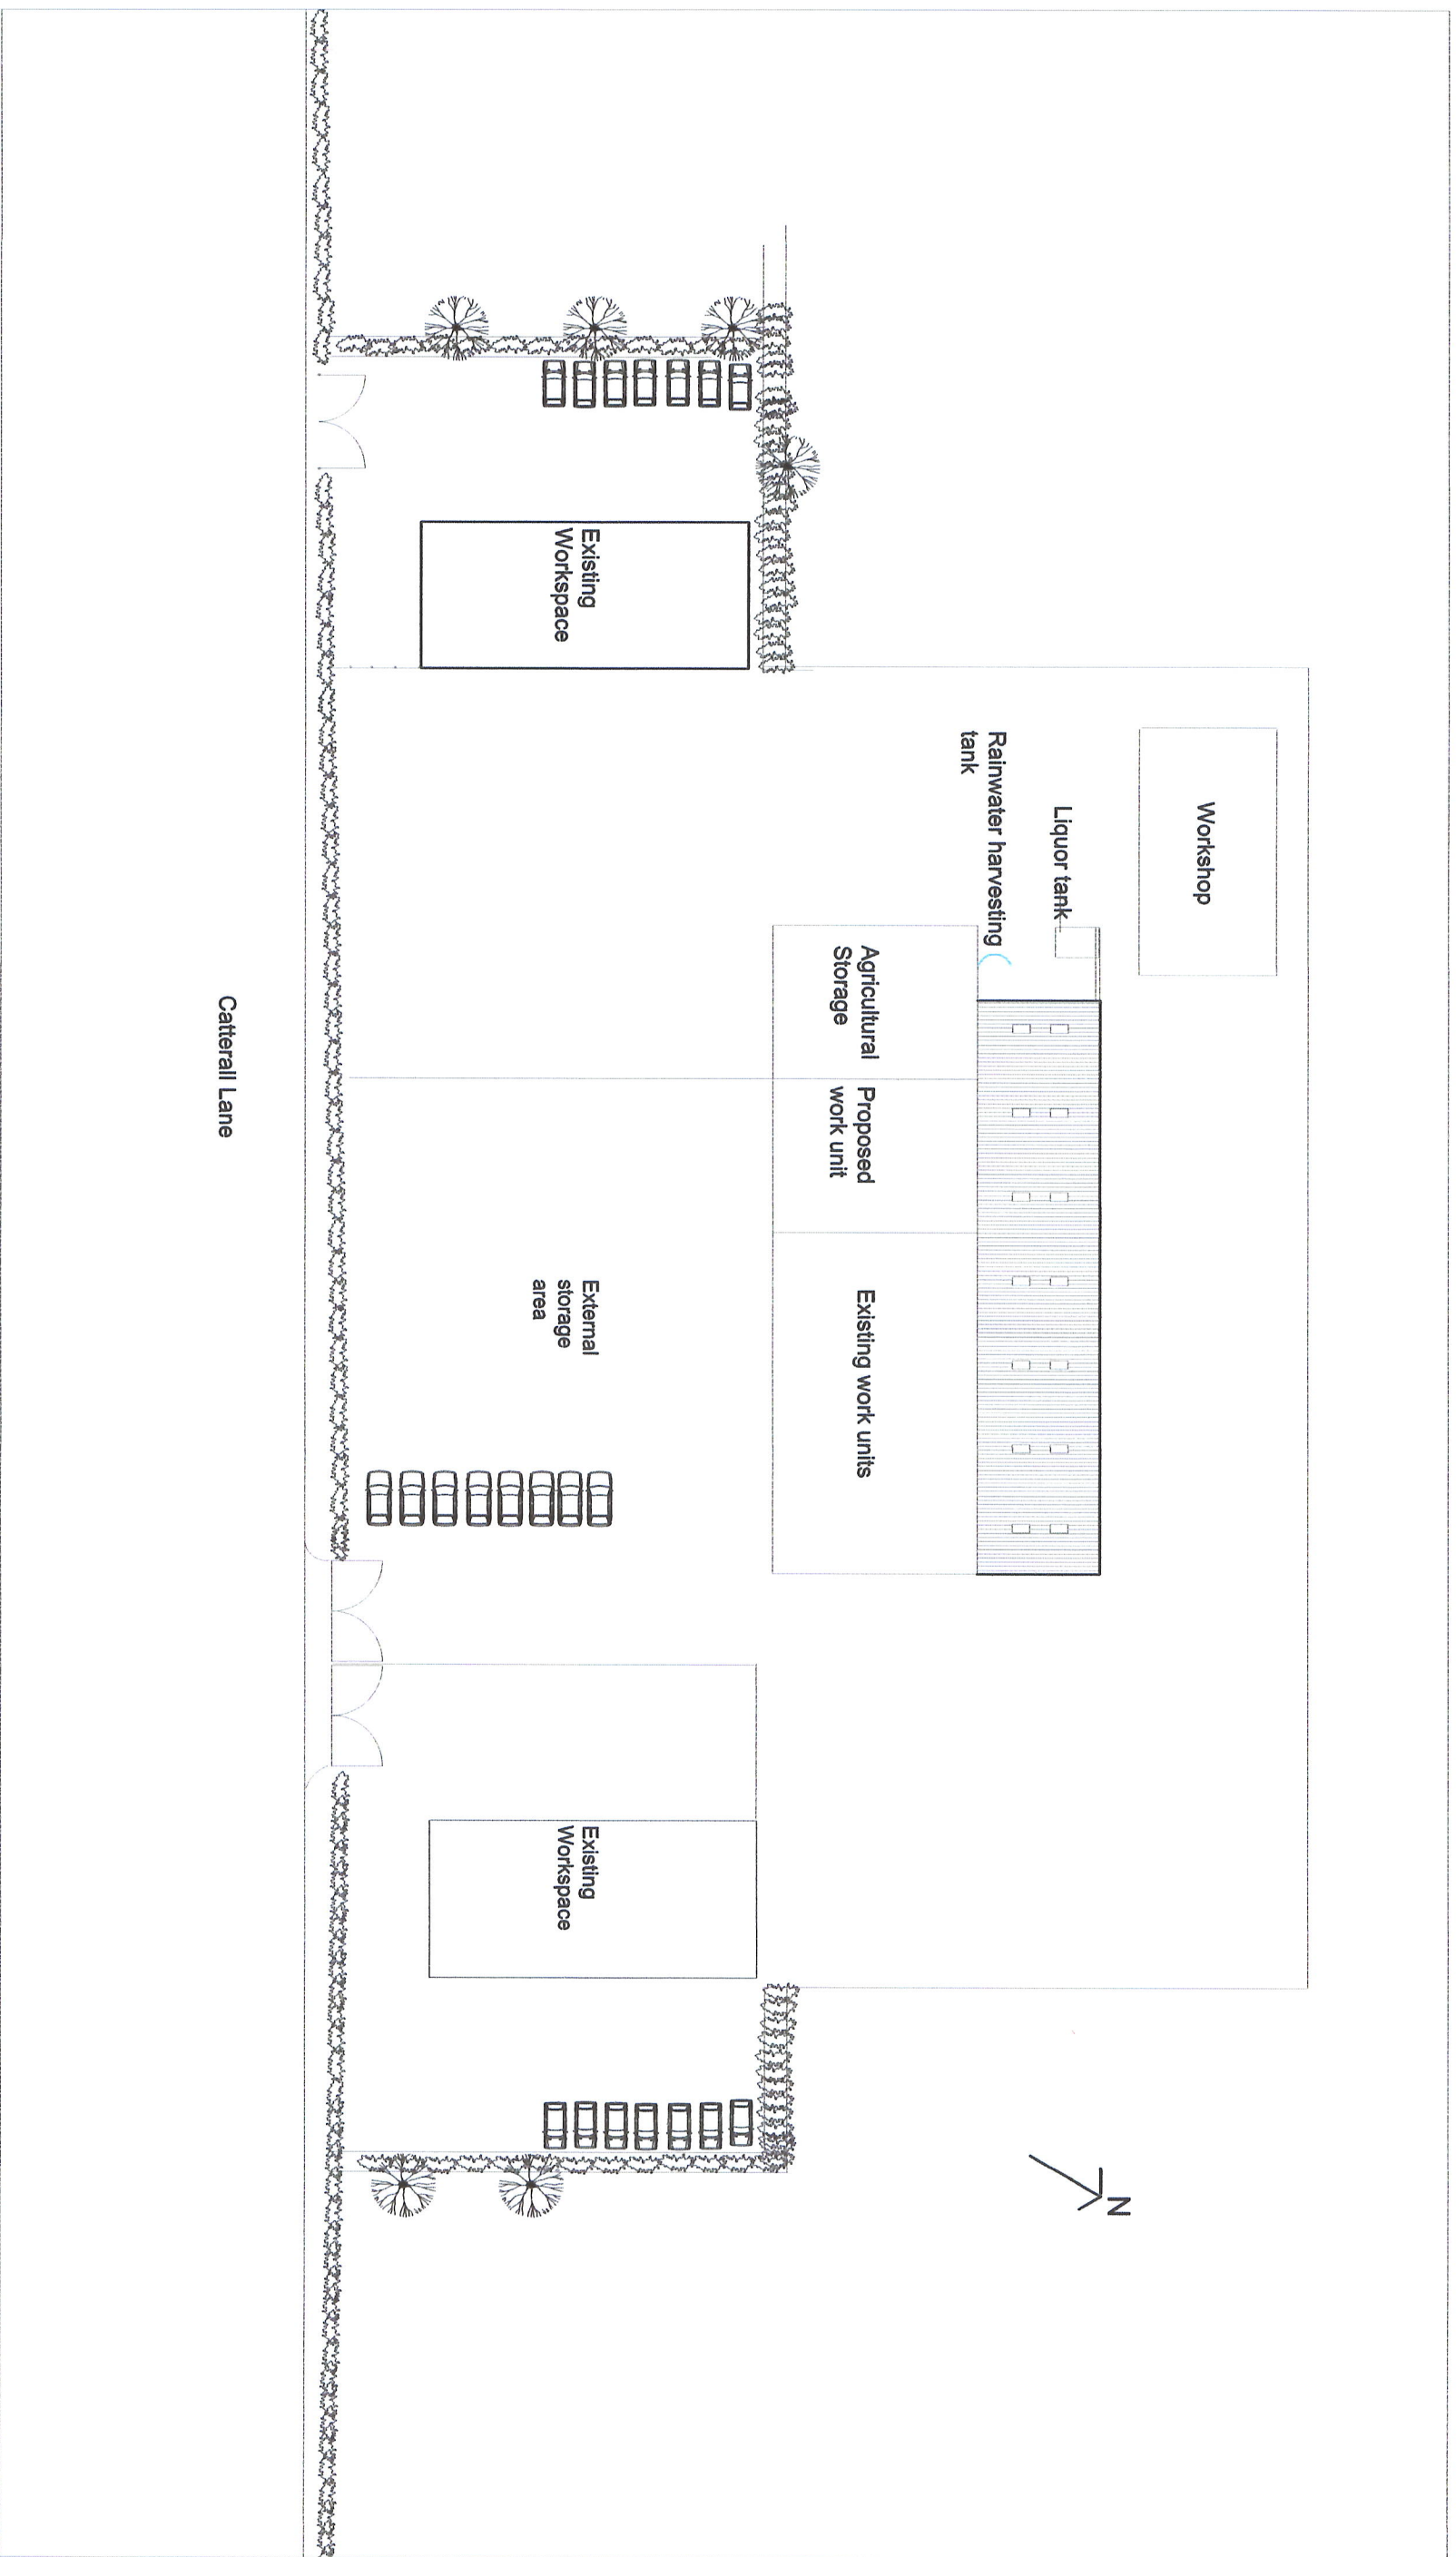

Site Address: Ripon Hall Farm, Catterall Lane

- Site Plan Existing

Scale: 1:500 @ A3

Site Address: Ripon Hall Farm, Catterall Lane
 - Site Plan Existing

Scale: 1:500 @ A3