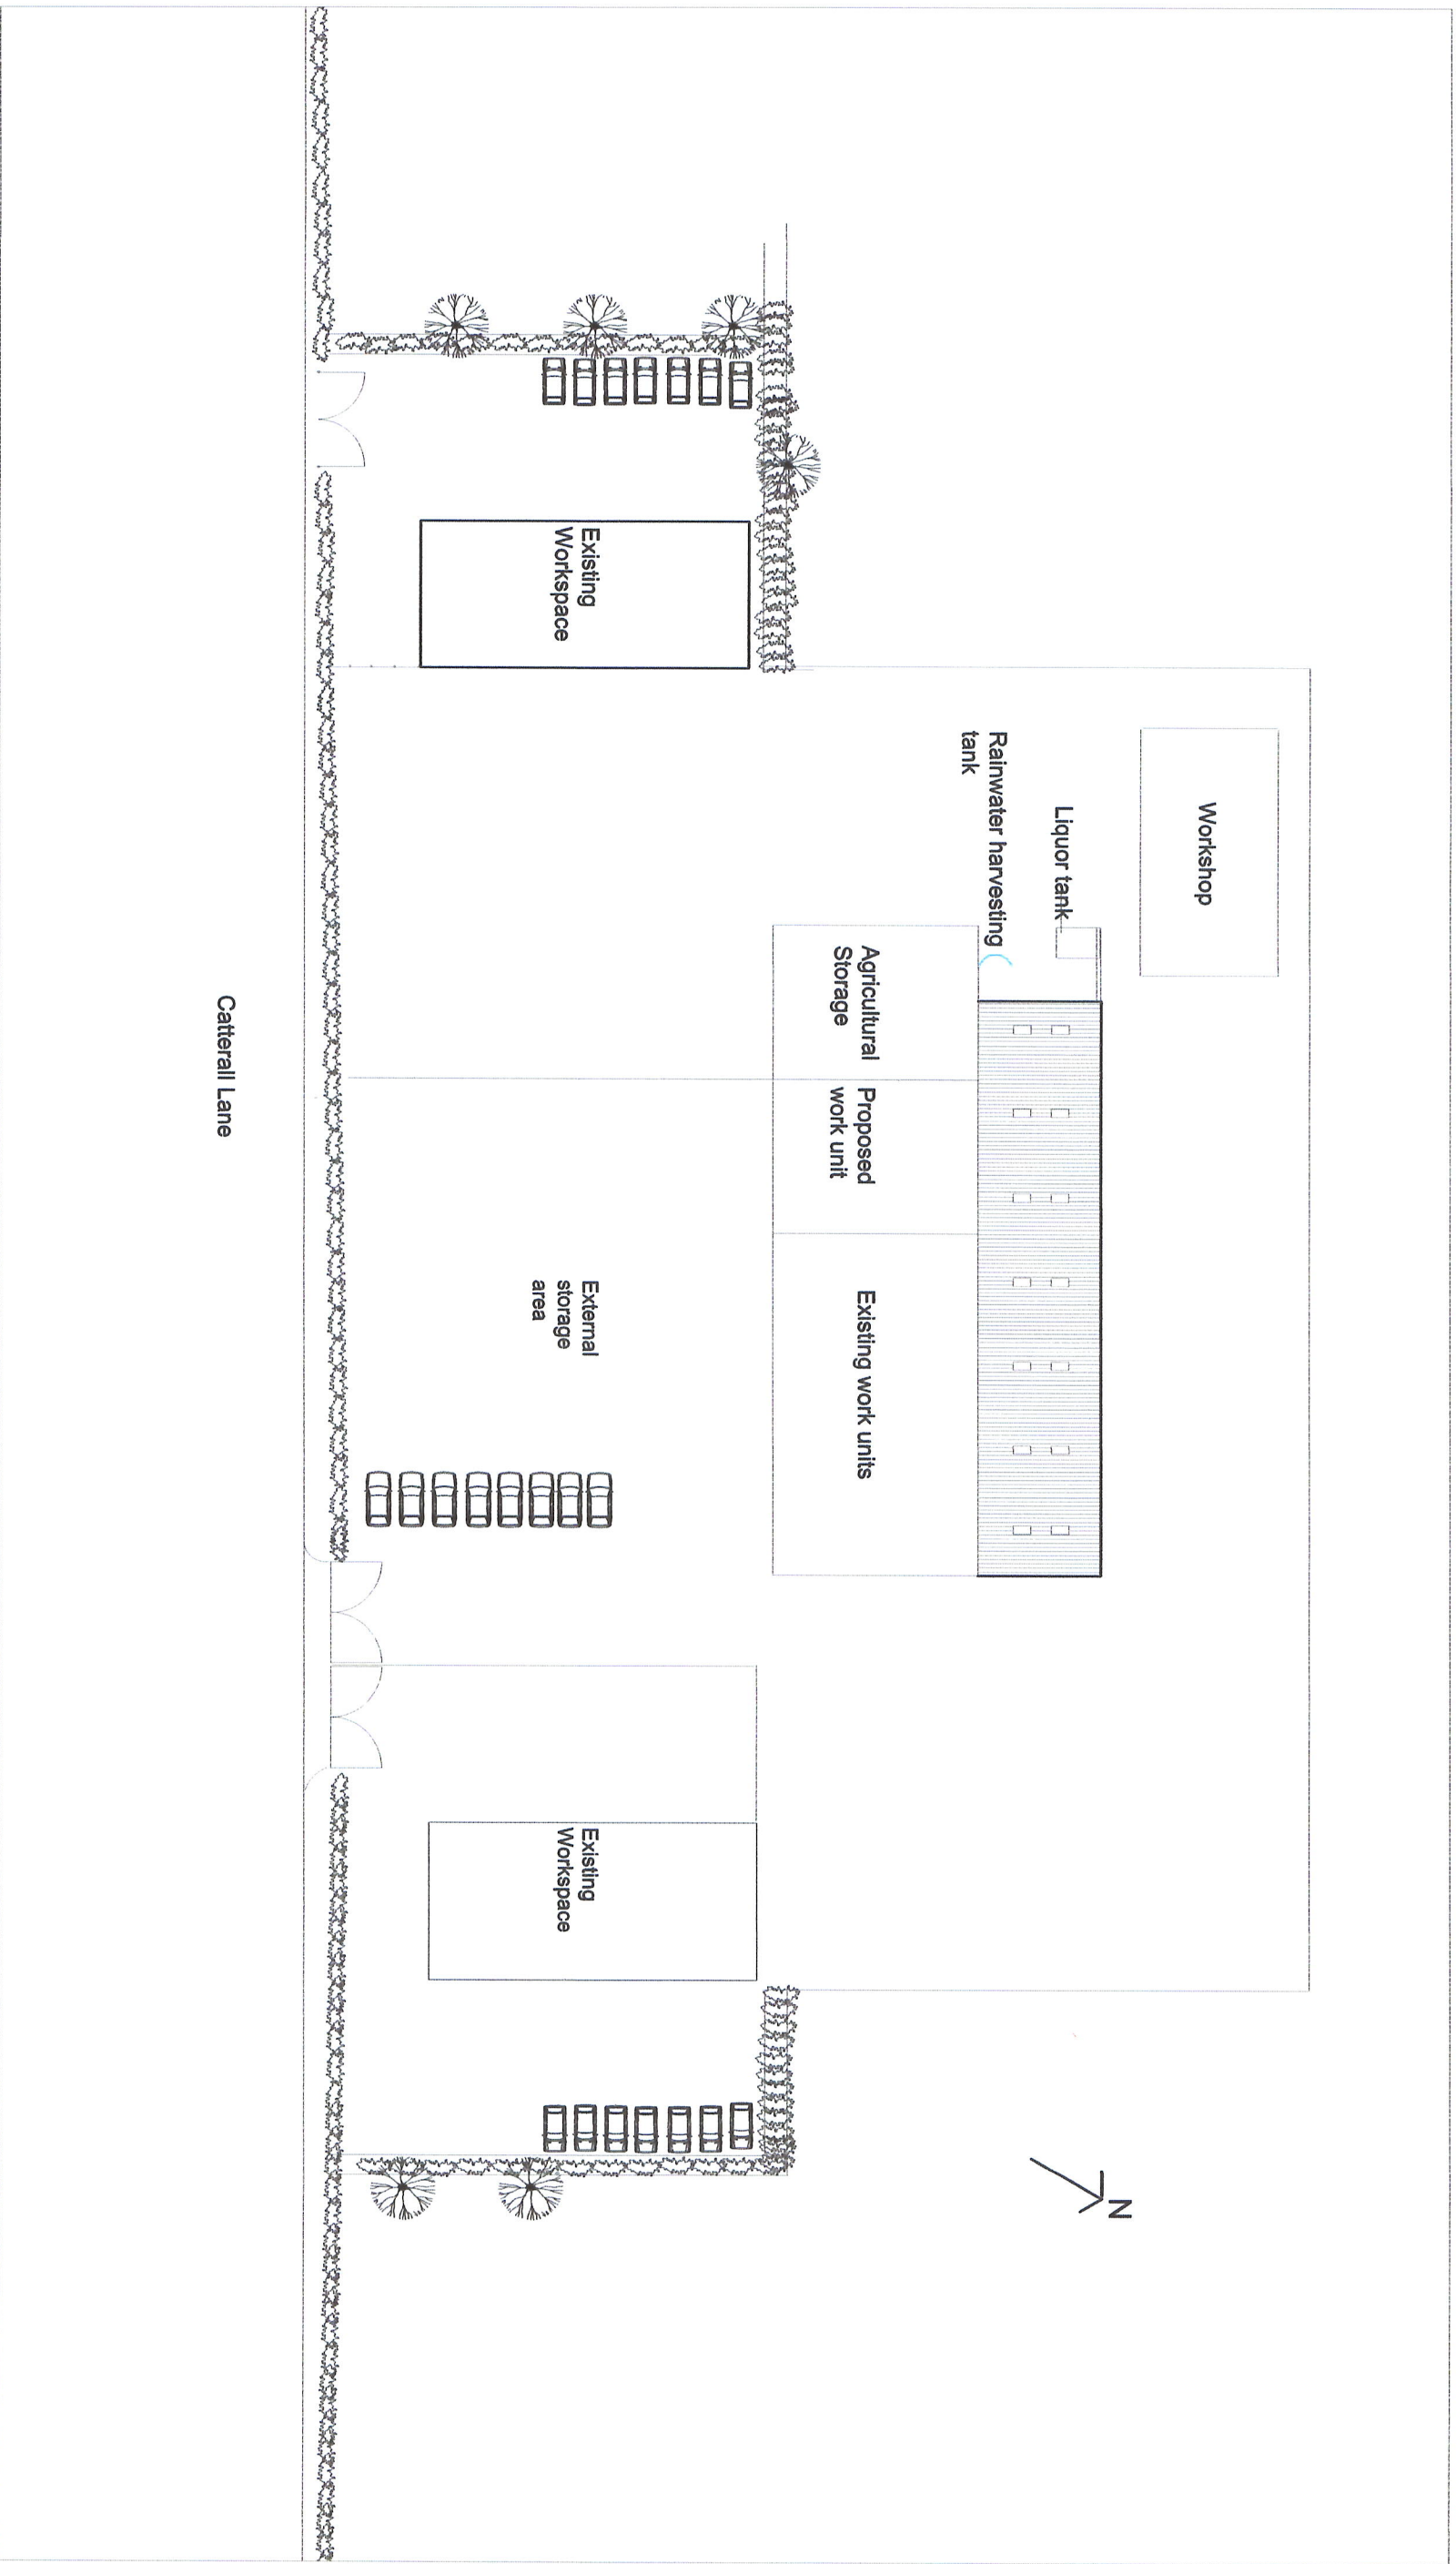

Site Address; Ripon Hall Farm, Catterall Lane

- Site Plan Existing

Scale: 1:500 @ A3

Site Address; Ripon Hall Farm, Catterall Lane

- Site Plan - Proposed

Scale: 1:500 @ A3