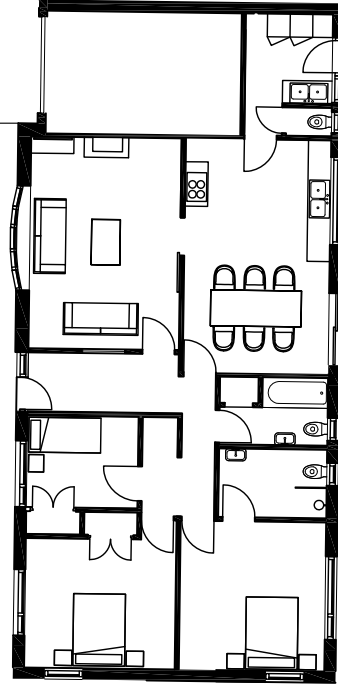

Rock Road

Lane Park

Rev	Date	Description	By
1	08.09.21	Issued for Planning	KH

Kendall
Rock Road, St Minver

Existing block plan

1249_AS_L02

Revision: 1

scale: 1:200 @ A3

A3

Responsibility is not accepted for errors made by others in scaling from this drawing. All information should be taken from figured dimensions only.