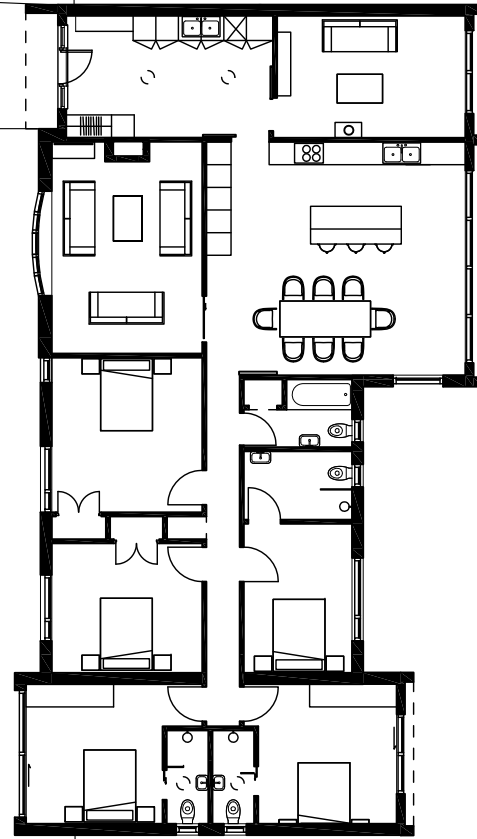

Rock Road

Lane Park

Part of existing hedge to be removed and replaced with new fence and bamboo

Rev	Date	Description	By
1	08.09.21	Issued for Planning	KH

**Kendall**  
 Rock Road, St Minver  
 Proposed block plan

1249\_AS\_L03

Revision: 1

scale: 1:200 @ A3

A3

Responsibility is not accepted for errors made by others in scaling from this drawing. All information should be taken from figured dimensions only.