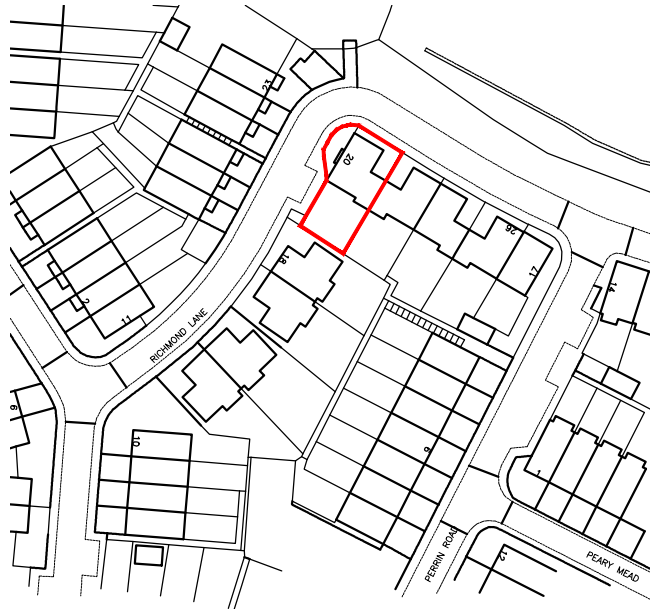

0m 10 20 30 40 50

scale in meters (1:1250)

COPYRIGHT RESERVED
~~DO NOT SCALE FROM THIS DRAWING.~~
 ALL DIMENSIONS TO BE CHECKED BY CONTRACTOR ON SITE.
 SUPERVISOR TO BE NOTIFIED OF ALL DISCREPANCIES PRIOR
 TO WORKS COMMENCING.

Ordnance Survey (c) Crown Copyright 2021. All rights reserved. Licence number 100022432

<p>- J S DESIGNS - Suite 3, West Hill House, West Hill Dartford, Kent DA1 2EU Tel: 01322 286506 Fax: 01322 286504 e mail: js.designs@btconnect.com website: jsdesignsltd.co.uk</p>	<p><i>Property Address :</i> 20 Richmond Lane Dartford</p>	<p><i>Drawing Title :</i> Location Plan</p>
<p><i>Client:</i> Mr Watson & Miss Goldsmith</p>	<p><i>Scale :</i> 1:1250 <i>Date :</i> Aug21 <i>By :</i> JPS</p>	<p><i>Drawing Number :</i> 20099-L1 <i>Amendment :</i></p>