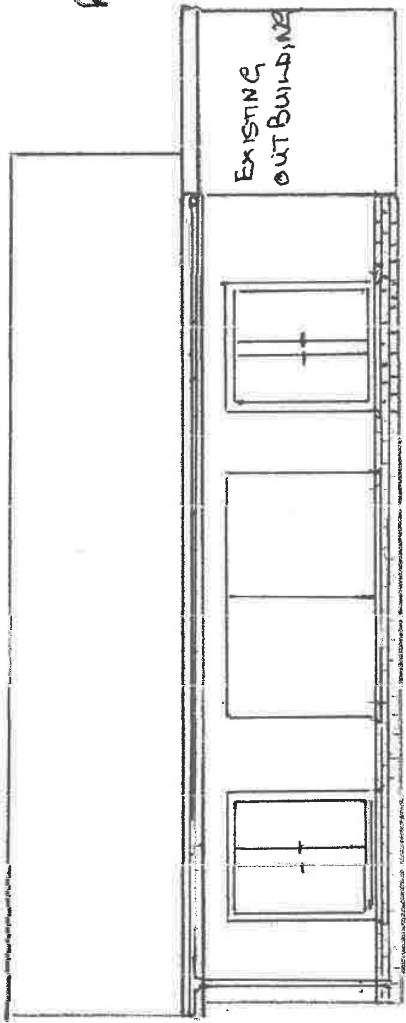

1

PROPOSED LOUNGE / DINING ROOM EXTENSION
 AT THE REAR OF 27 STRETTON AVE BLACKPOOL

FY4 4A Q

PROPOSED EXTENSION
REAR OF 27 STRETTON AVE
BLACKPOOL
FY4 4AR

SCALE 1:100

REAR EXTENSION

LEFT SIDE

RIGHT SIDE