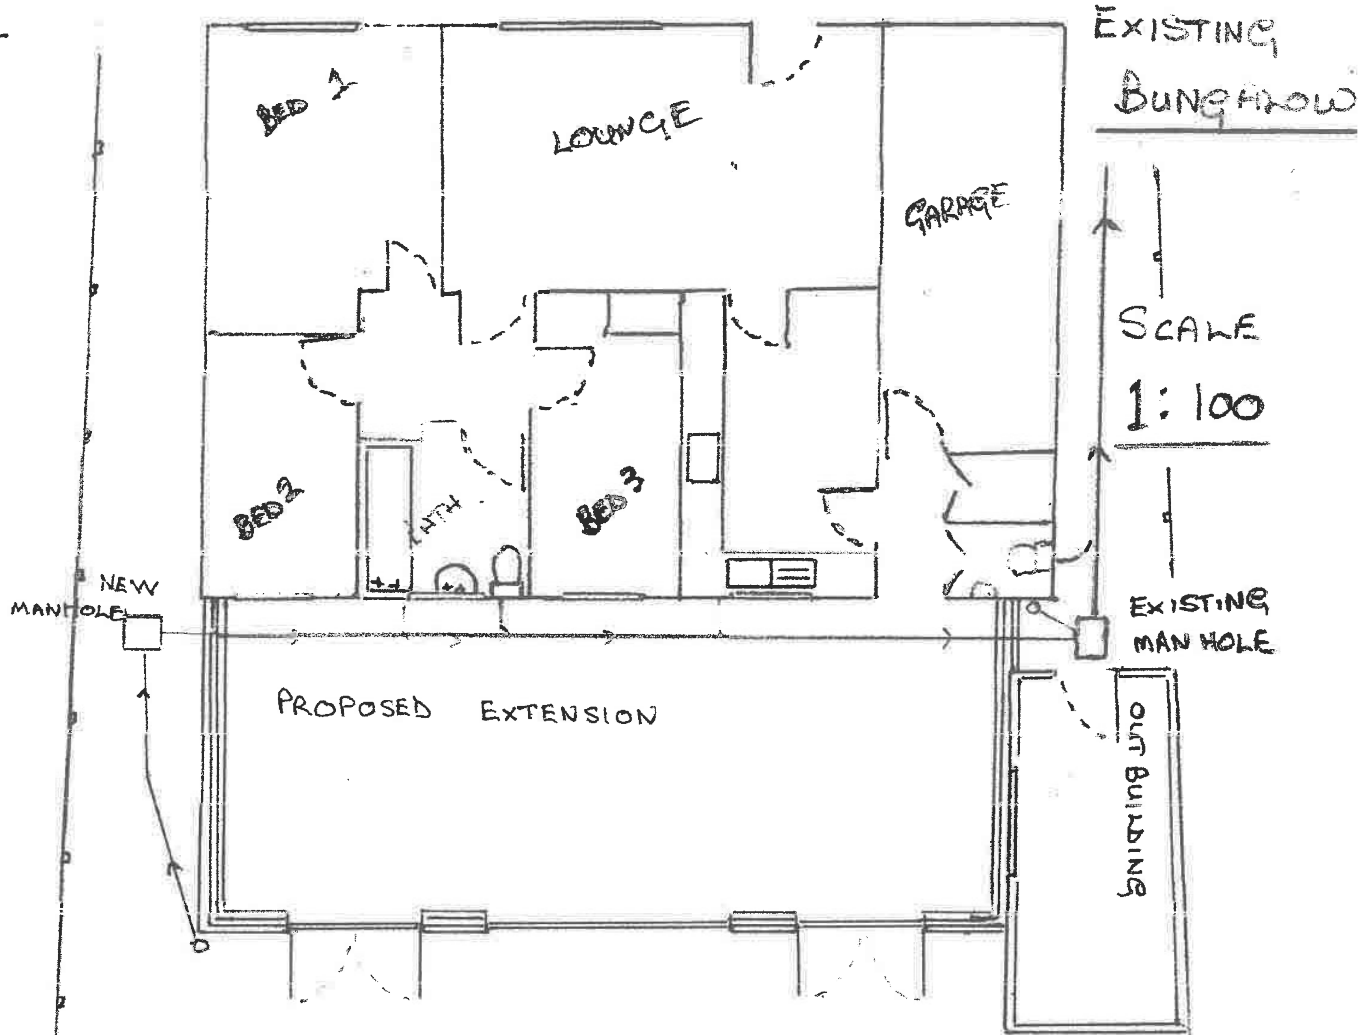

1

PROPOSED LOUNGE / DINING ROOM EXTENSION
 AT THE REAR OF 27 STRETTON AVE BLACKPOOL

FY4 4A Q

PROPOSED EXTENSION
REAR OF 27 STRETTON AVE
BLACKPOOL
FY4 4AR

SCALE 1:100

REAR EXTENSION

LEFT SIDE

RIGHT SIDE