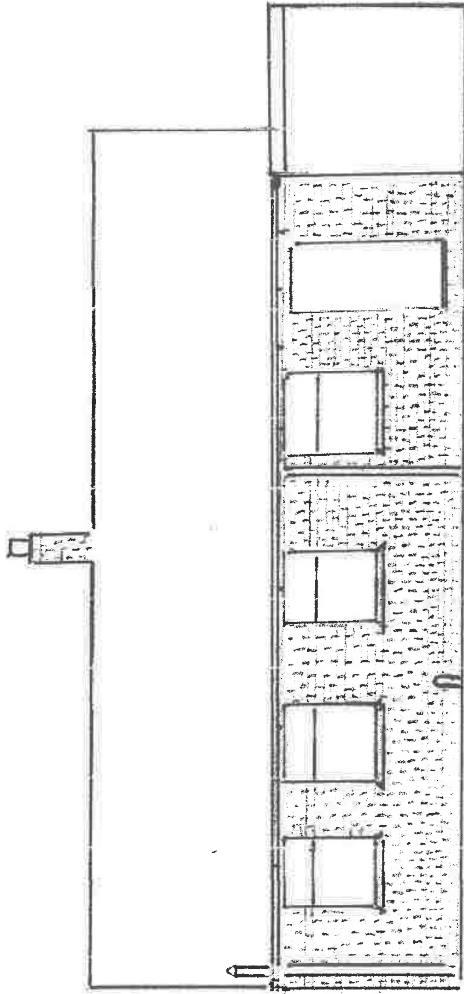

2.

27 STRETTON AVE
BLACKPOOL
FY4 4AQ

2 A

SCALE 1/4" = 1'-0"

EXISTING BUNGALOW

2B

EXISTING BUNGALOW AND OUT BUILDING

2B

SCALE 1:100

RIGHT SIDE

LEFT SIDE