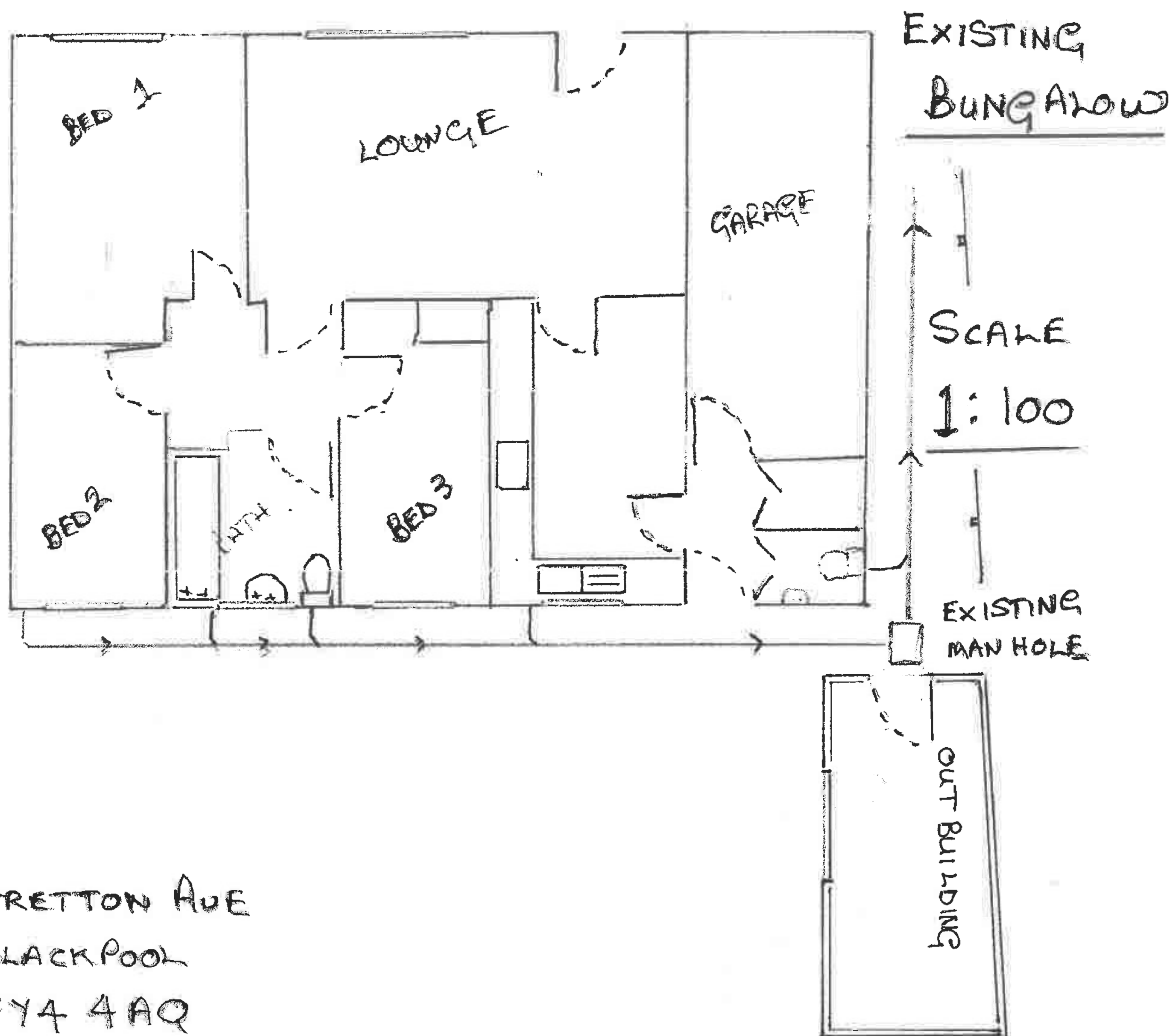

2.

27 STRETTON AVE
BLACKPOOL
FY4 4AQ

2 A

SCALE 1/4" = 1'-0"

EXISTING BUNGALOW

2B

EXISTING BUNGALOW AND OUT BUILDING

2B

SCALE 1:100

RIGHT SIDE

LEFT SIDE