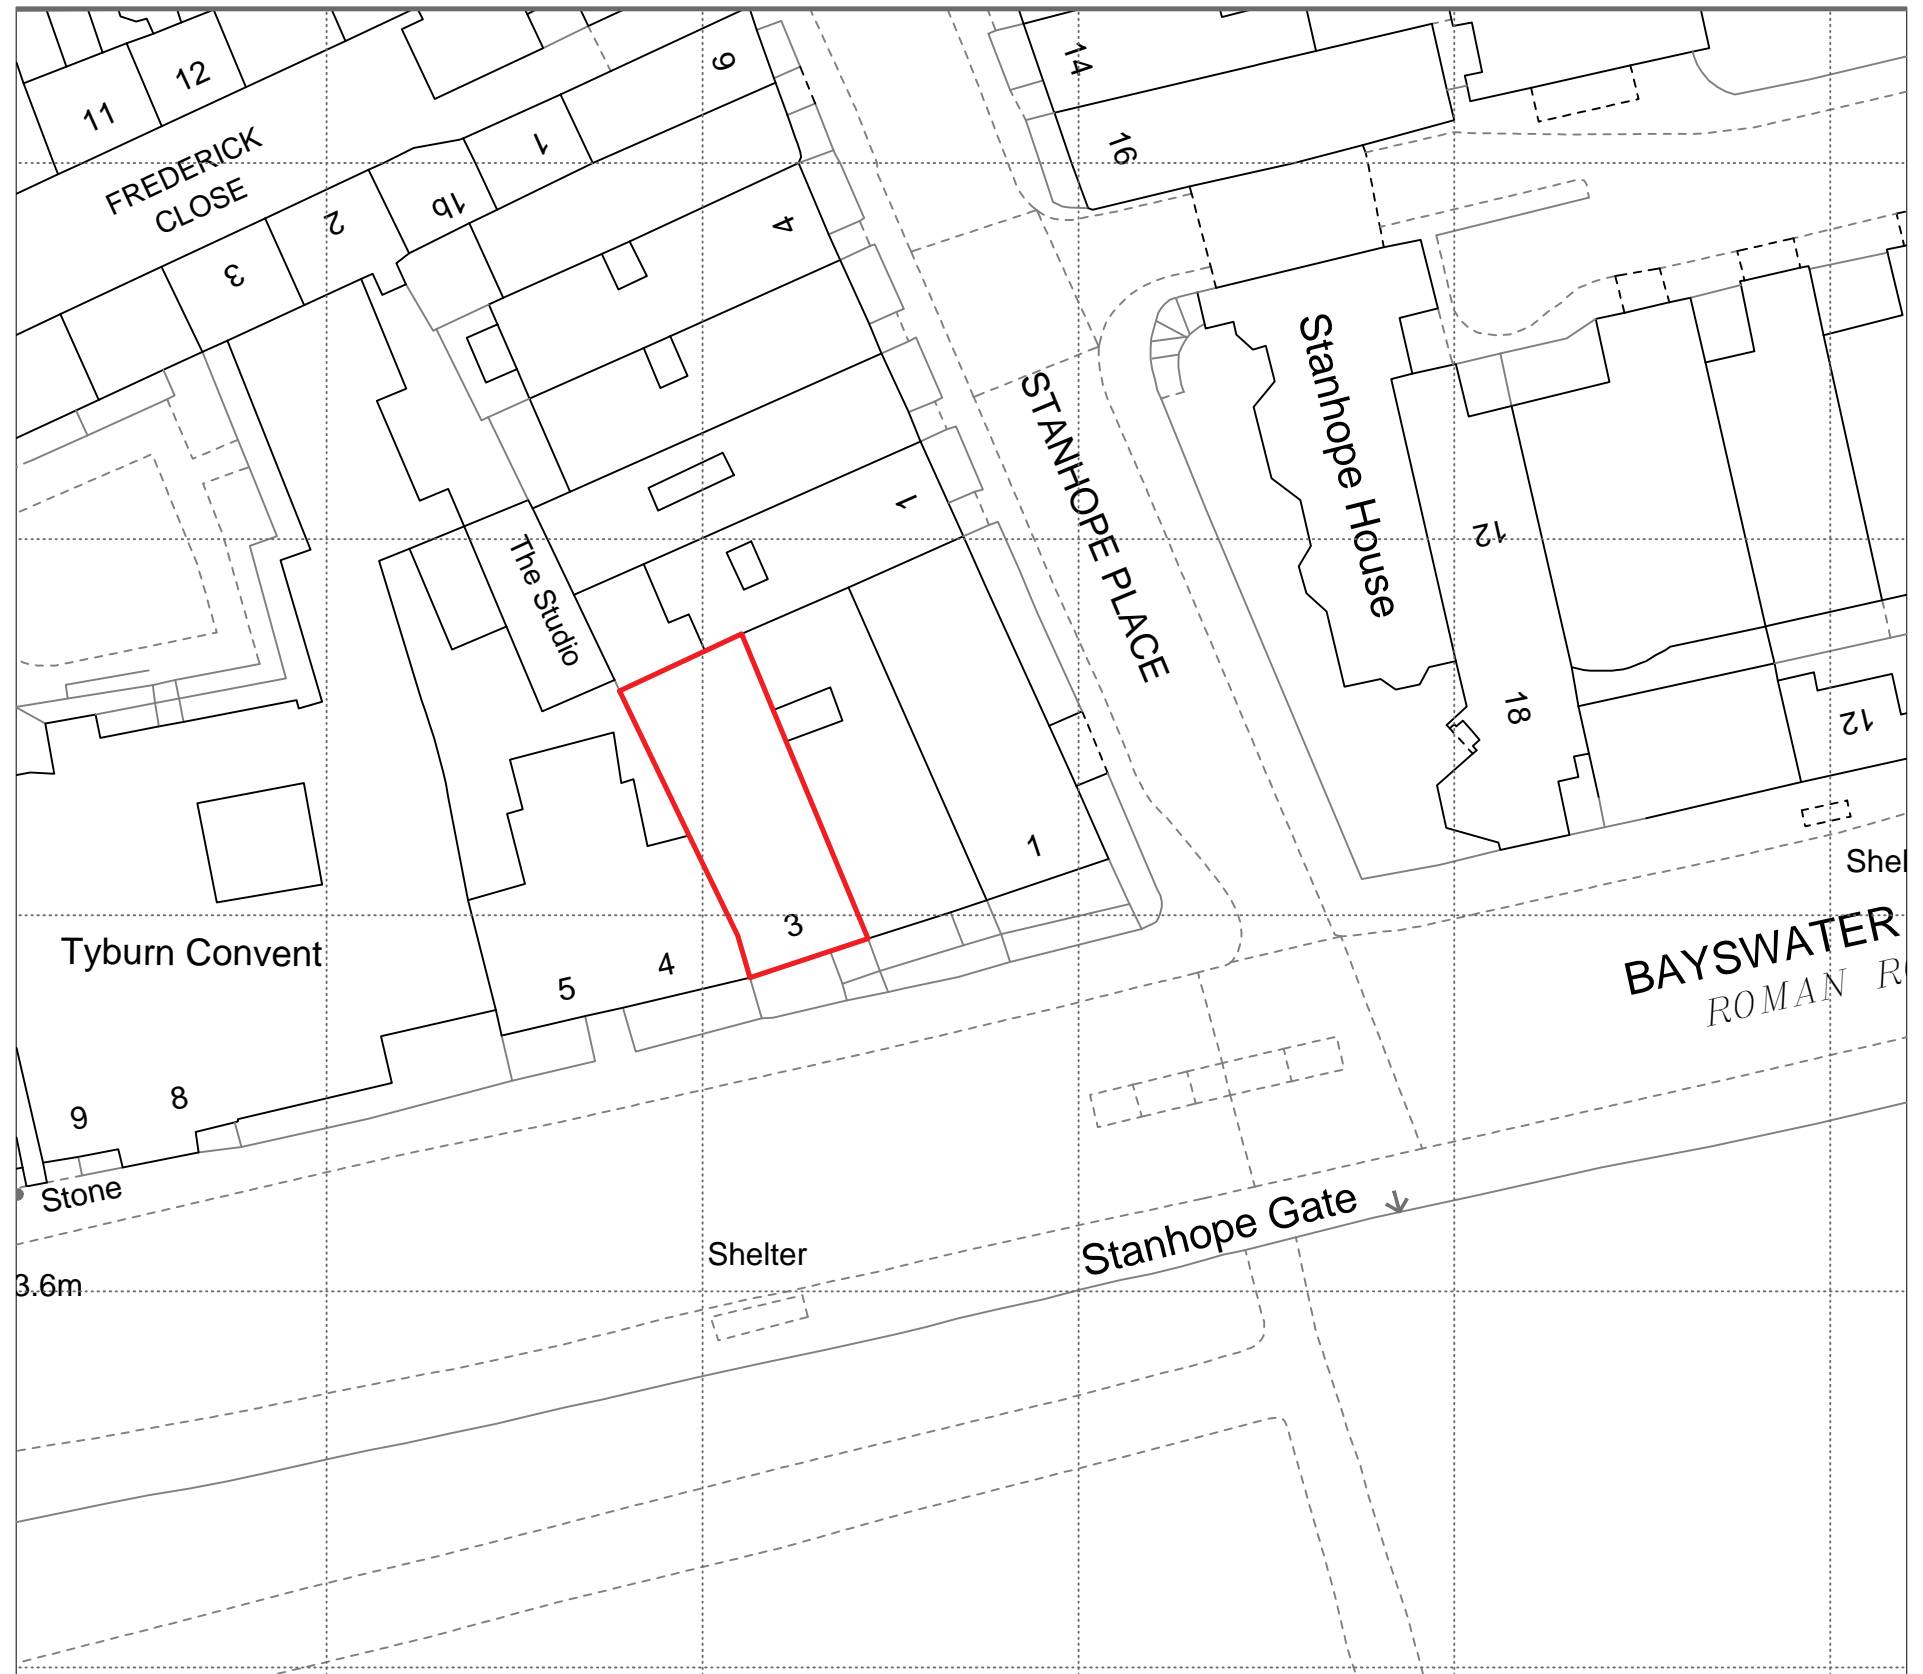

OS Plan - As Existing  
Scale - 1:1250

OS Plan - As Existing  
Scale - 1:500

<b>Job Title</b> 3 HYDE PARK PLACE, FLAT 2	<b>Drawing Title</b> OS SITE PLAN AS EXISTING												<b>STEPHEN LEVRANT</b> <b>HERITAGE ARCHITECTURE</b> 62 British Grove, London, W4 2NL E: info@heritagearchitecture.co.uk T: 020 8748 5501
	<b>Drawing Number</b> 001	<b>Date</b> 09/21	<b>Scale</b> Varies	<b>Size</b> A3	<b>Rev.</b> -								