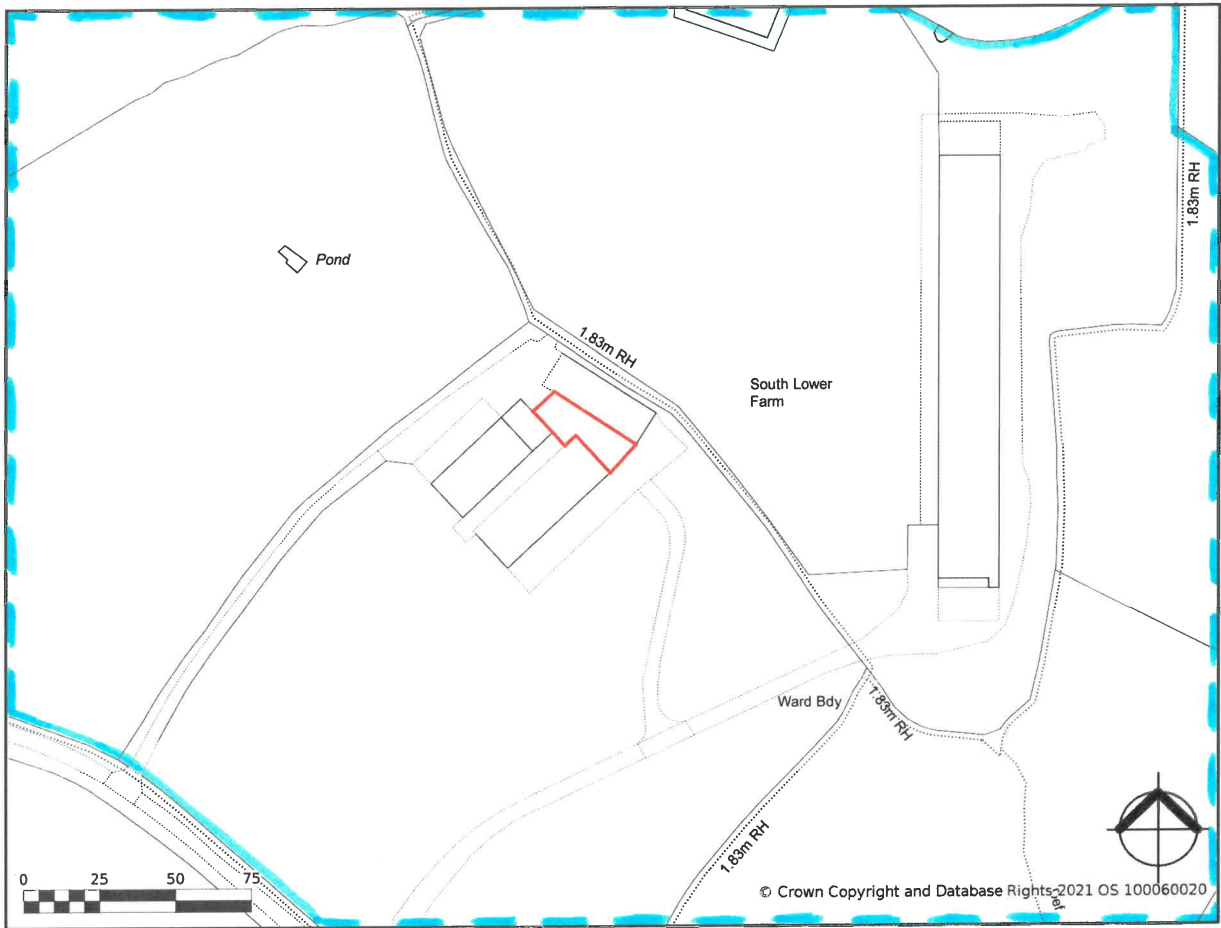

Lower Farm, Lottisham, Glastonbury, BA6 8PF

created on edoza

Plotted Scale - 1:2,500