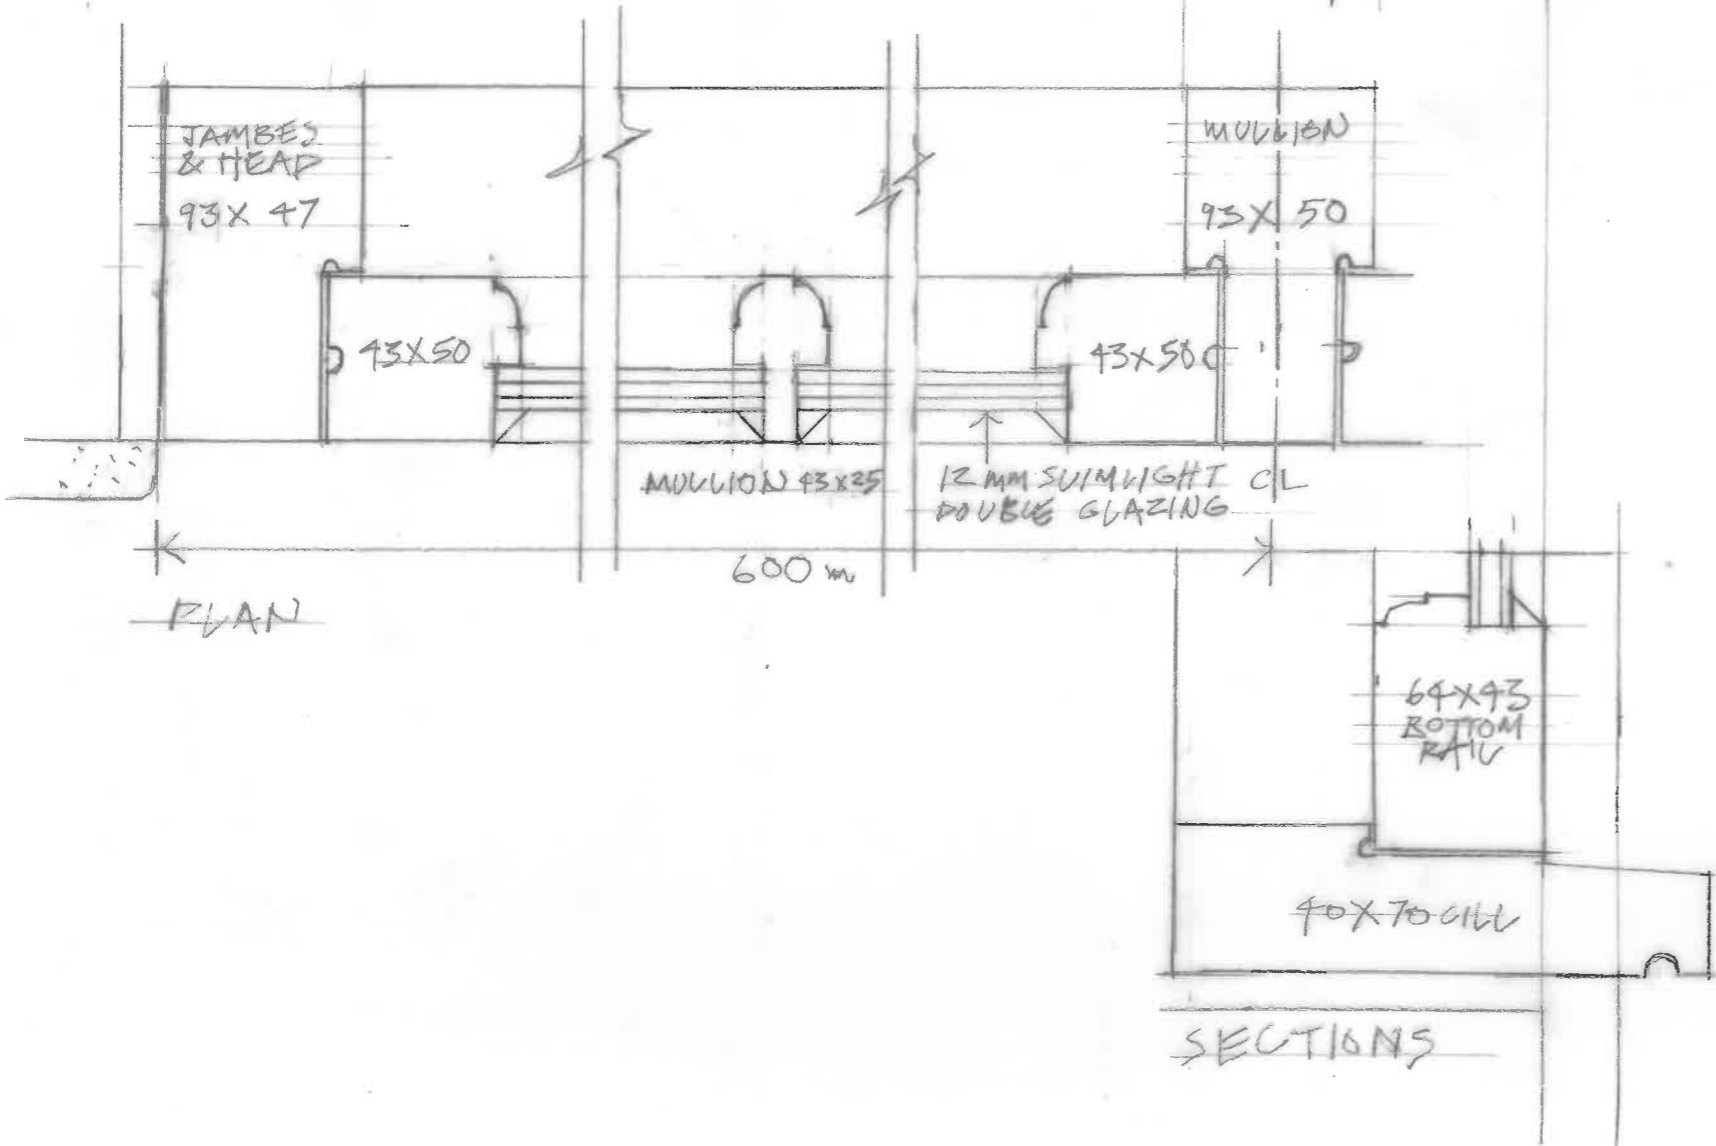

JOB:	MILL GREEN LOBBY EXTENSION
TITLE:	D1 & W4 DETAILS
SCALE:	1:5
DATE:	SEPTEMBER 21
JOB No:	1885
DRWG No:	305

**GORNIAK & MCKECHNIE**  
 ARCHITECTS • DESIGNERS  
 Studio 37, Church Street,  
 Eye, Suffolk, IP23 7BD  
 T 01728 860 830  
 E gornitd@gorniakandmckechnie.co.uk  
 W gorniakandmckechnie.com

W1. EXISTING WINDOW  
 PROVIDE NEW WINDOW  
 TO MATCH W2 & W3

W4  
 FOR DETAIL SEE

JOB: MIN GREEN  
 LOBBY EXTENSION  
 TITLE: PROPOSED WINDOW DETAILS  
 SCALE: 1:2  
 1:20  
 JOB No: 1885  
 DATE: SEPT 2021  
 DRWG No: 306