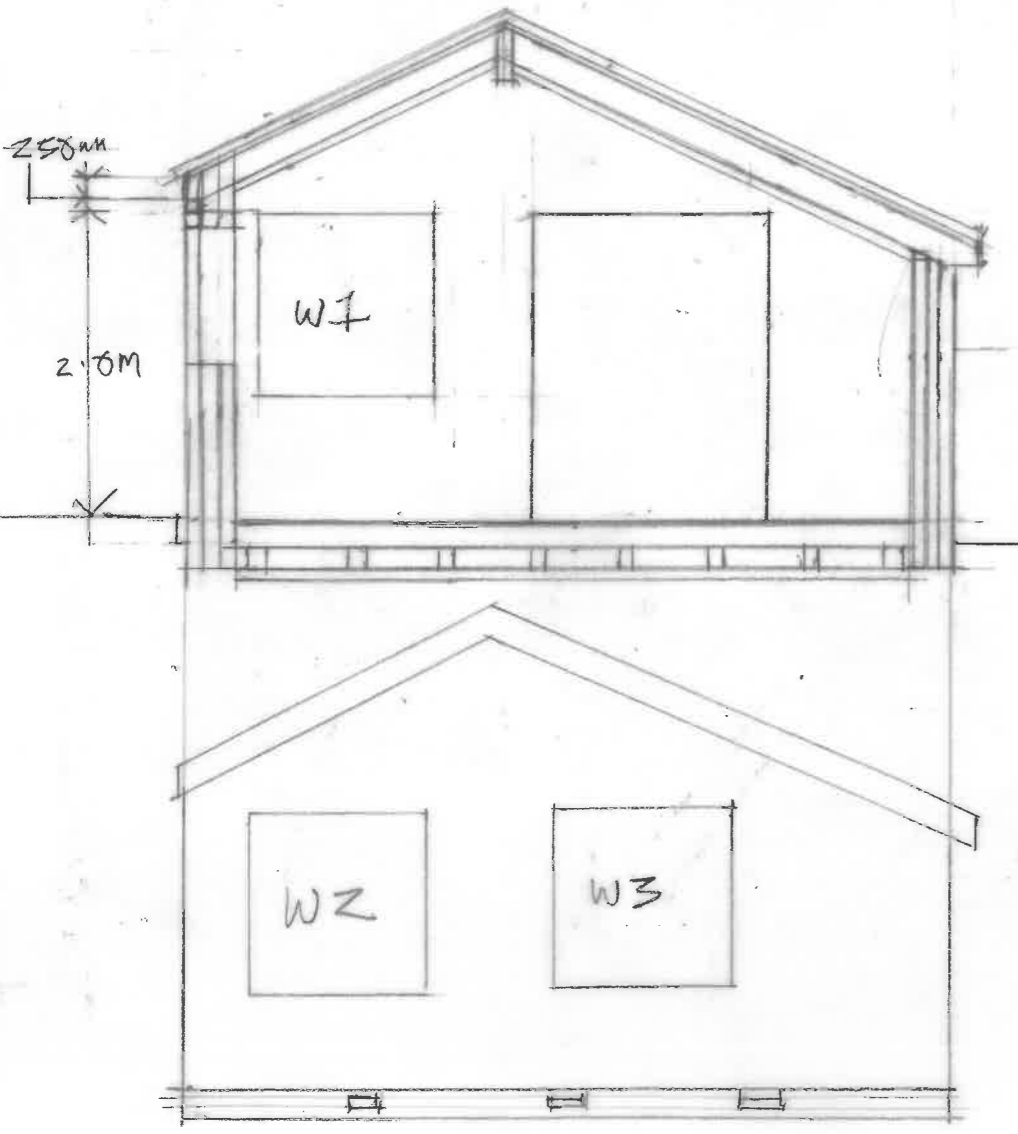

S/DRAIN TO SOAKAWAY

GELDER ROSE  
9-10M FROM DOOR  
JAMBNTS

FRONT

TELESCOPIC AIR BRICKS

REAR

MILL GREEN LOBBY EXTENSION	
TITLE: PLAN ELEVATIONS	
SCALE: 1:50	DATE: SEPT. 2021
JOB No: 1485	DRWG No: 304

**GORNIAK & MCKECHNIE**  
ARCHITECTS • DESIGNERS  
Studio 37, Church Street,  
Eye, Suffolk, IP23 7BD  
T 01728 860 830  
E gornitd@gorniakandmckechnie.co.uk  
W gorniakandmckechnie.com

WALL U VALUE 0.25

- RENDERED BRICK OUTER LEAF
- 100mm CAVITY FULLY FILLED WITH DRYTHERM CAVITY SLAB 34
- 160mm STANDARD AIRCRETE BLOCK
- CEMENT RENDER

FLOOR U VALUE 0.21

- 25mm SOFTWOOD T&G FLOOR BOARDS 150
- 150mm FLOOR JOISTS @ 400C/C
- WITH KAUF OMNIFIT SLAB 35 BETWEEN JOISTS