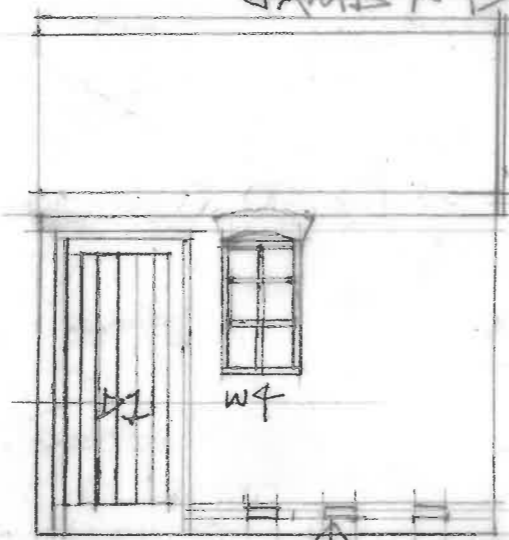

S/DRAIN TO SOAKAWAY

GELDER ROSE  
9-10M FROM DOOR  
JAMBNTS

FRONT

TELESCOPIC AIR BRICKS

REAR

MILL GREEN LOBBY EXTENSION	
TITLE: PLAN ELEVATIONS	
SCALE: 1:50	DATE: SEPT. 2021
JOB No: 1485	DRWG No: 304

**GORNIAK & MCKECHNIE**  
ARCHITECTS • DESIGNERS  
Studio 37, Church Street,  
Eye, Suffolk, IP23 7BD  
T 01728 860 830  
E gornitd@gorniakandmckechnie.co.uk  
W gorniakandmckechnie.com