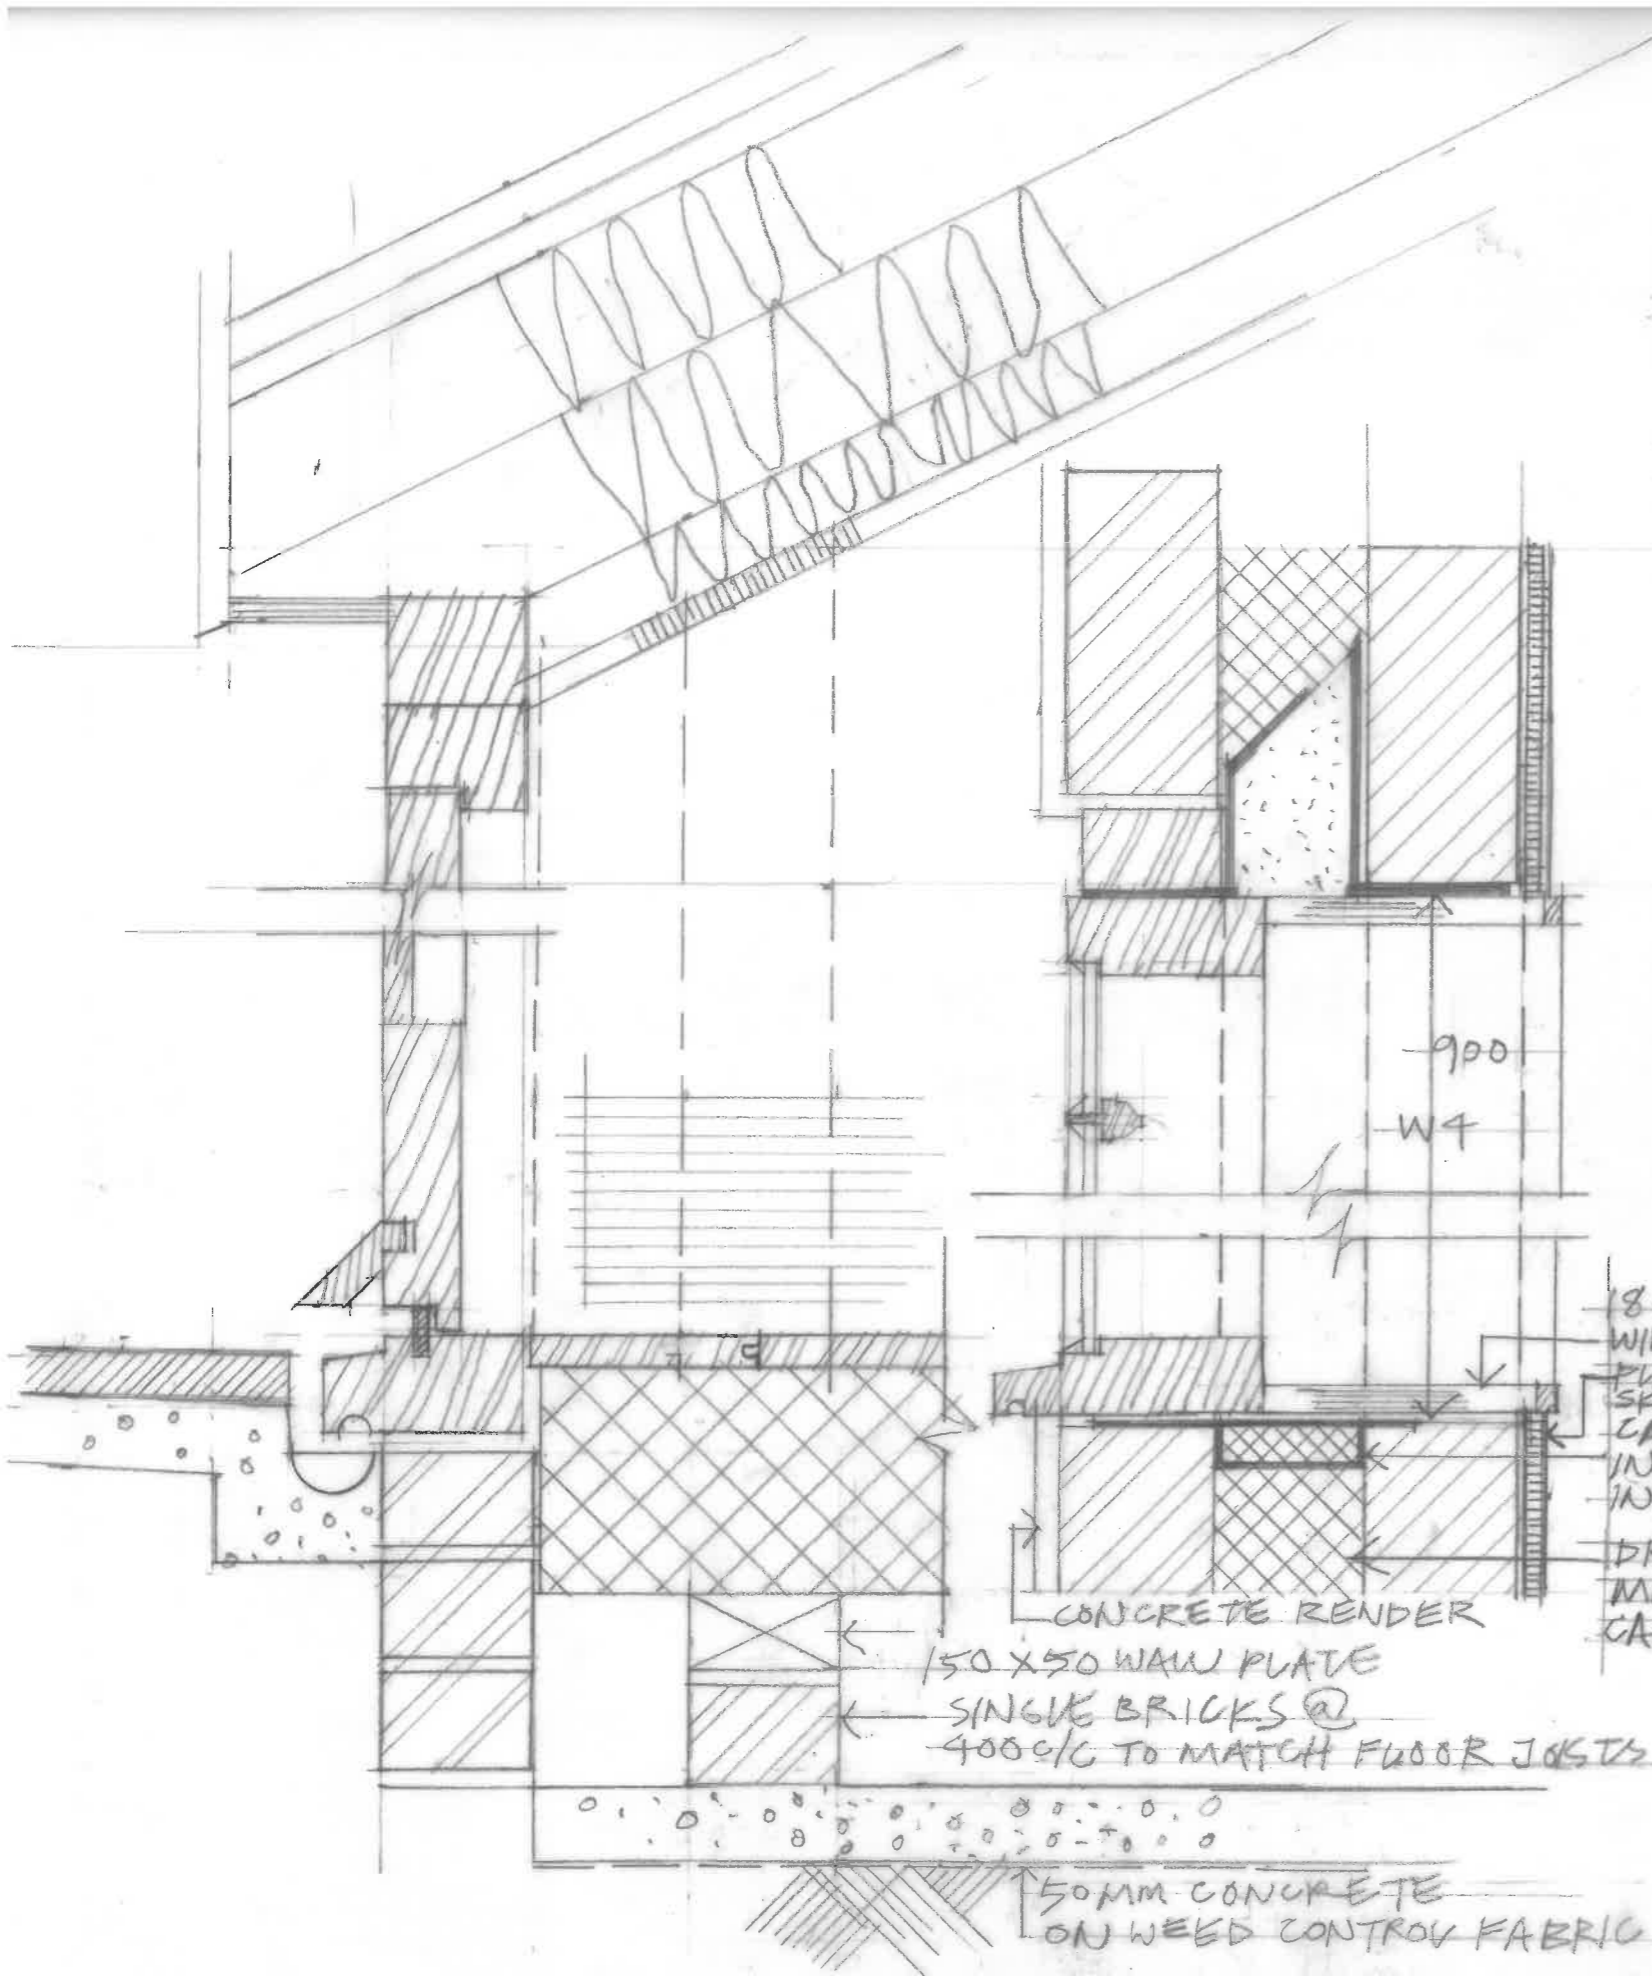

S/DRAIN TO SOAKAWAY

GELDER ROSE  
9-10M FROM DOOR  
JAMBNTS

FRONT

TELESCOPIC AIR BRICKS

REAR

MILL GREEN LOBBY EXTENSION	
TITLE: PLAN ELEVATIONS	
SCALE: 1:50	DATE: SEPT. 2021
JOB No: 1485	DRWG No: 304

**GORNIAK & MCKECHNIE**  
ARCHITECTS • DESIGNERS  
Studio 37, Church Street,  
Eye, Suffolk, IP23 7BD  
T 01728 860 830  
E gornitd@gorniakandmckechnie.co.uk  
W gorniakandmckechnie.com

WALL U VALUE 0.25

- RENDERED BRICK OUTER LEAF
- 100mm CAVITY FULLY FILLED WITH DRYTHERM CAVITY SLAB 34
- 160mm STANDARD AIRCRETE BLOCK
- CEMENT RENDER

FLOOR U VALUE 0.21

- 25mm SOFTWOOD T&G FLOOR BOARDS 150
- 150mm FLOOR JOISTS @ 400C/C
- WITH KAUF OMNIFIT SLAB 35 BETWEEN JOISTS