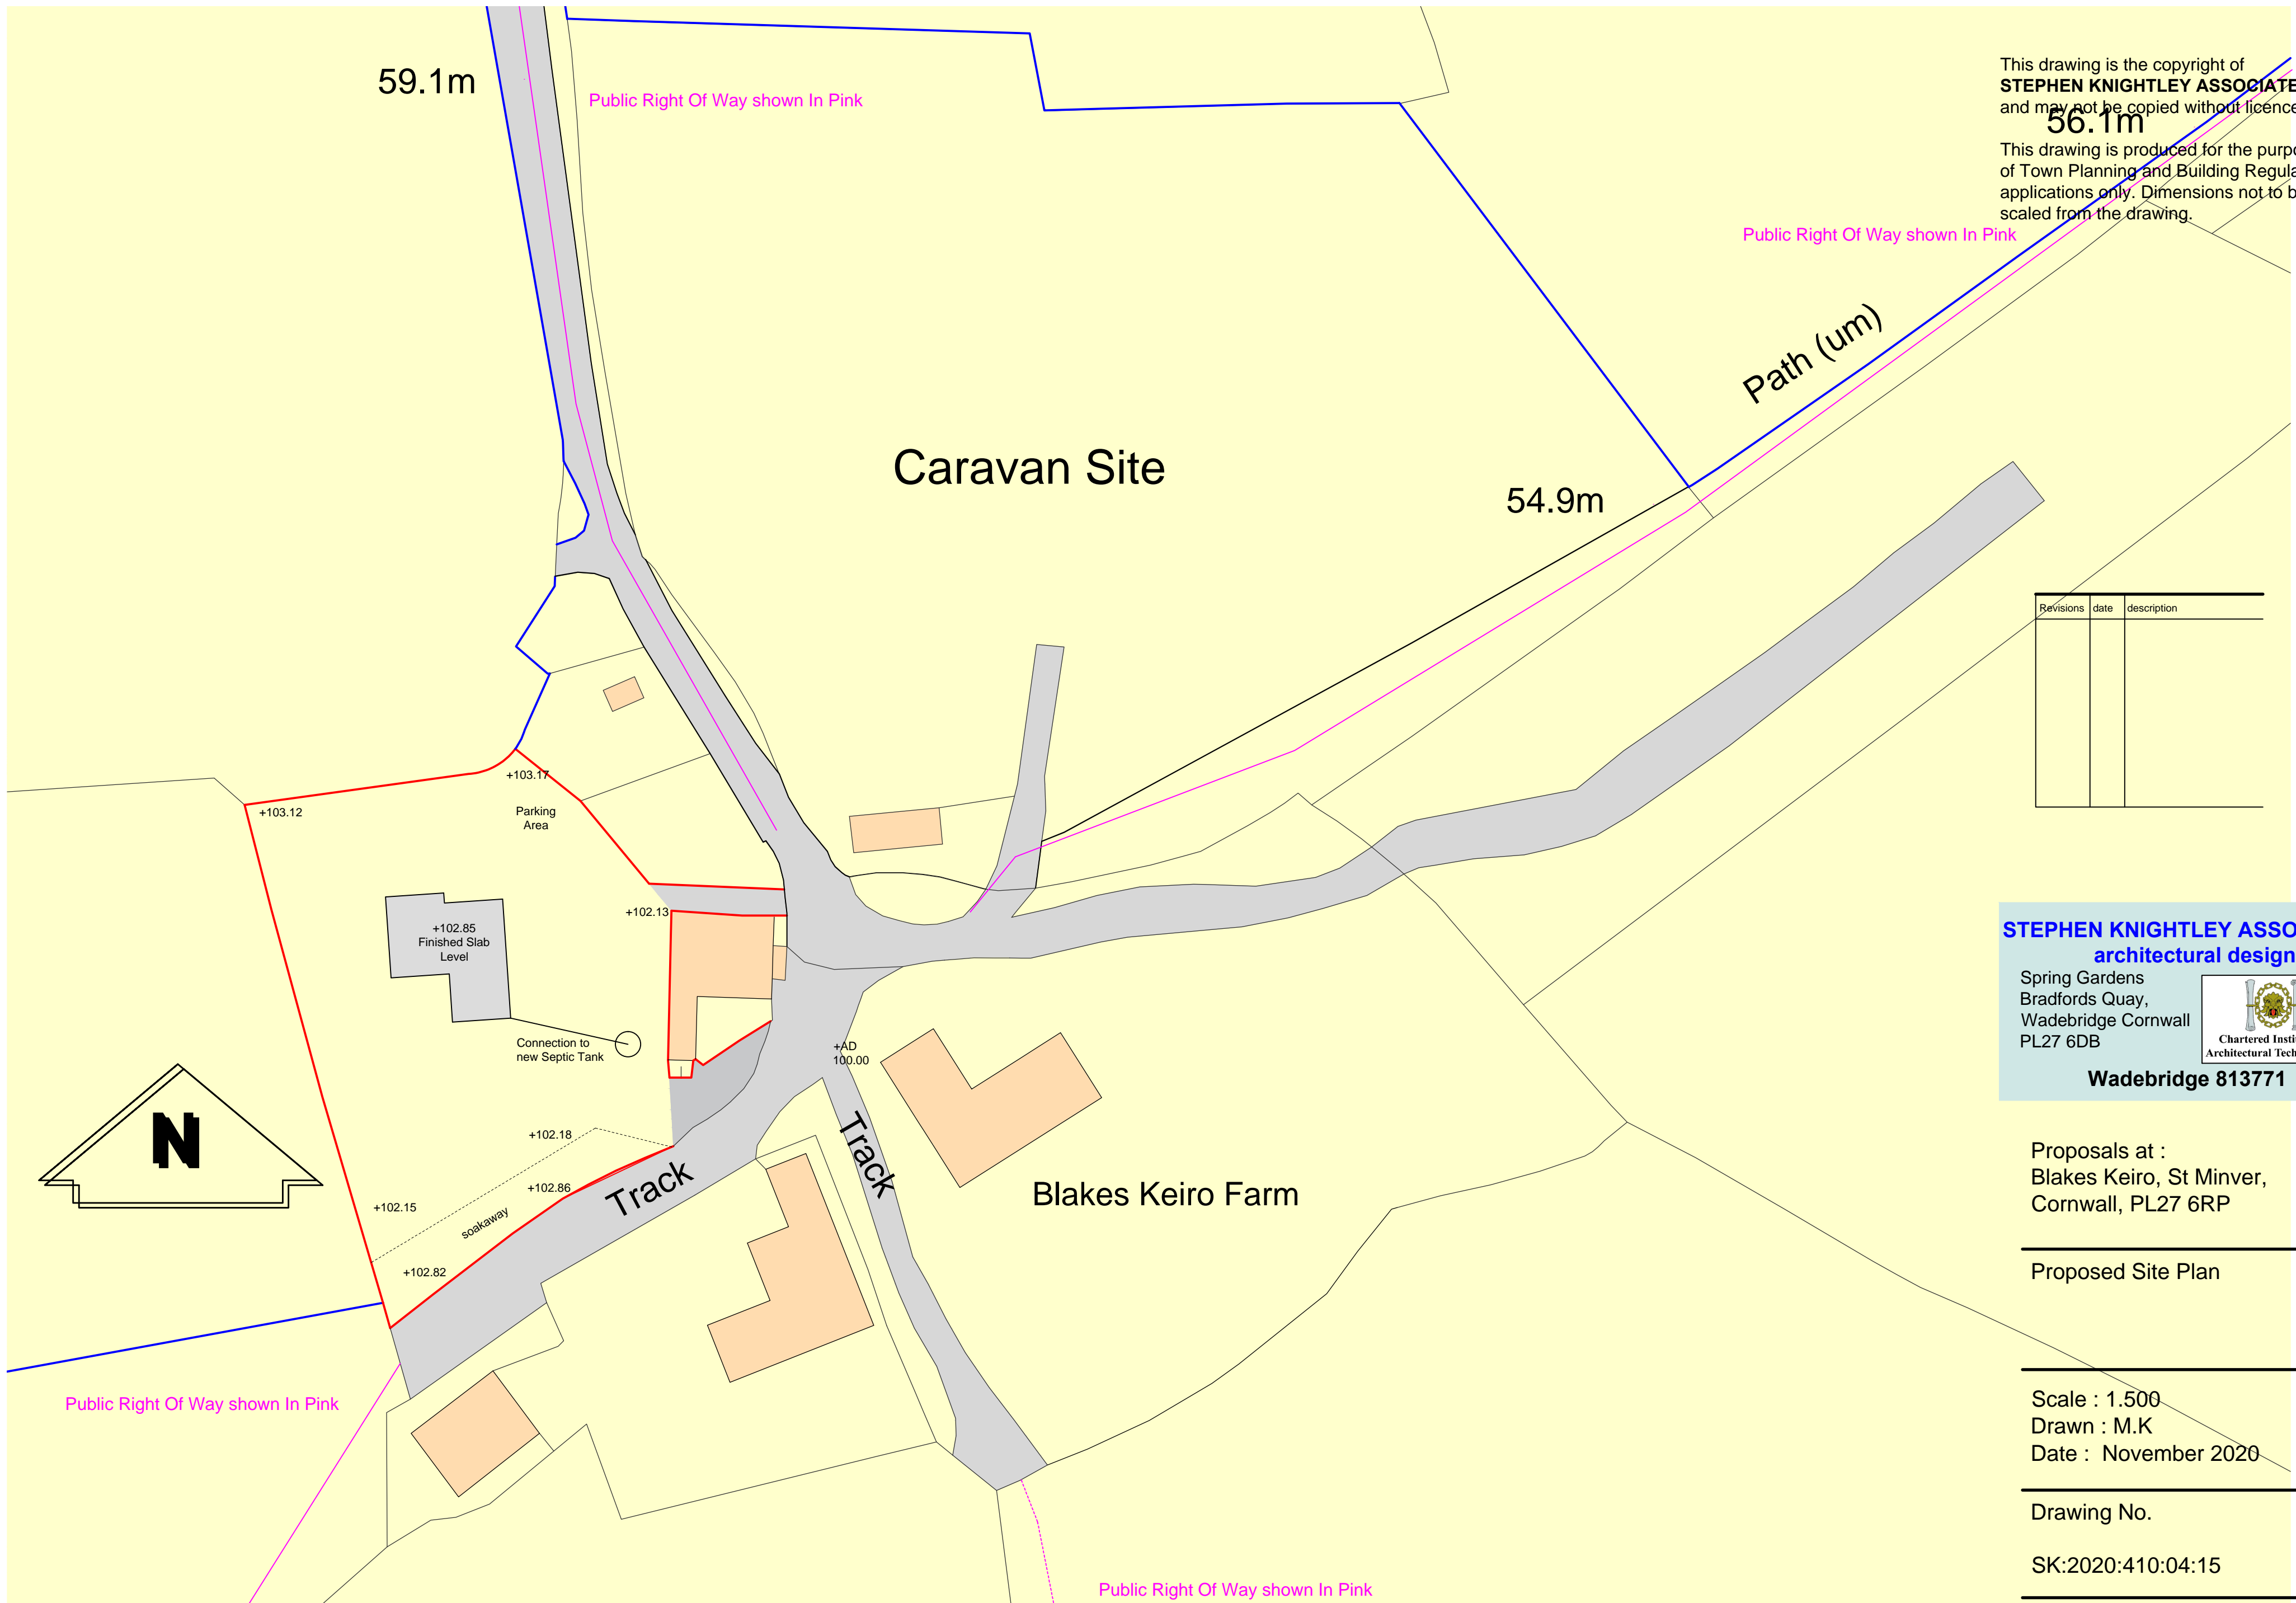

This drawing is the copyright of
STEPHEN KNIGHTLEY ASSOCIATES
and may not be copied without licence

This drawing is produced for the purposes
of Town Planning and Building Regulation
applications only. Dimensions not to be
scaled from the drawing.

Proposals at :
Blakes Keiro, St Minver,
Cornwall, PL27 6RP

Proposed Site Plan

Scale : 1:500
Drawn : M.K
Date : November 2020

Drawing No.

SK:2020:410:04:15