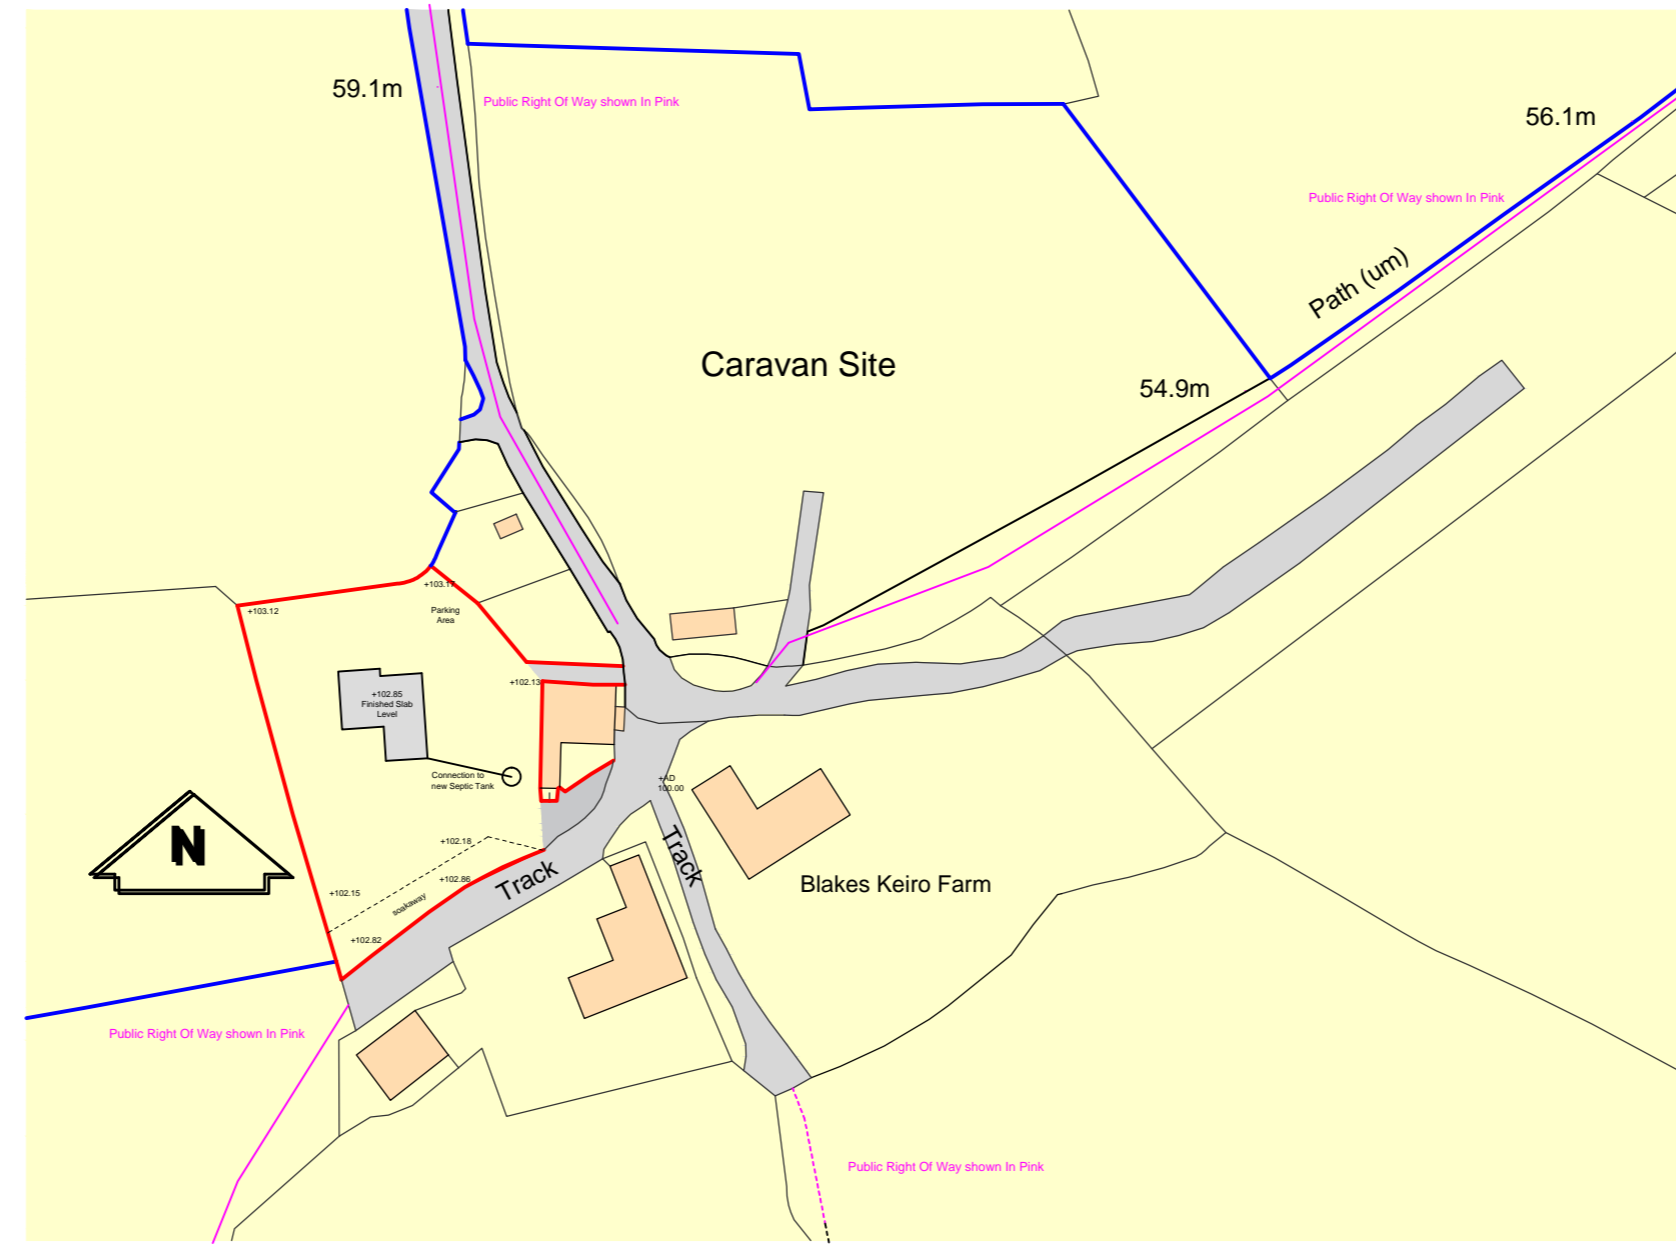

This drawing is the copyright of
STEPHEN KNIGHTLEY ASSOCIATES
and may not be copied without licence

This drawing is produced for the purposes
of Town Planning and Building Regulation
applications only. Dimensions not to be
scaled from the drawing.

Revisions	date	description

STEPHEN KNIGHTLEY ASSOCIATES
architectural design

Spring Gardens
Bradfords Quay,
Wadebridge Cornwall
PL27 6DB

Chartered Institute of
Architectural Technologists

Wadebridge 813771

Proposals at :
Blakes Keiro, St Minver,
Cornwall, PL27 6RP

Location Plan

Scale : 1:1250
Drawn : M.K
Date : November 2020

Drawing No.

SK:2020:410:04:13