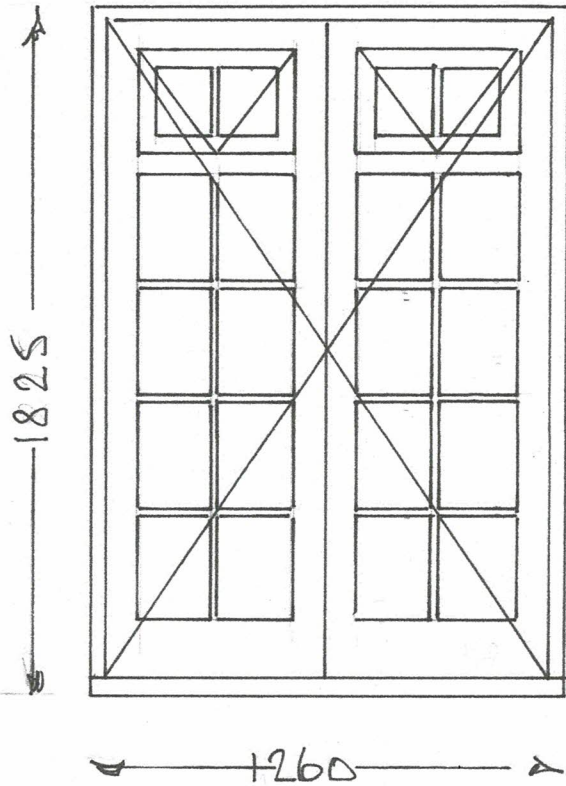

BEDROOM WINDOWS

ALL JOINERY IN SABLE.

BATHROOM WINDOW

MR & MRS WILLIS
BLACKMEADOW
HOLT END LANE
BENTWORTH GU 34 5JU.

SCALE 1:20

OAKHANGER JOINERY
BINSWOOD VIEW BUS. CENTRE
OAKHANGER
HAMPSHIRE GU35 9JW
01420 478090

BEDROOM BALCONY

PAIR OPEN OUT DOORS
WITH OPENING FANLIGHT
IN DOORS.

MR & MRS WILLIS
BLACKMEADON
HOLT END LANE
BENTWORTH GU 34 5JU

2 NO DOORSETS.

SCALE 1:20

OAKHANGER JOINERY
BINSWOOD VIEW BUS. CENTRE
OAKHANGER
HAMPSHIRE GU35 9JW
01420 478090