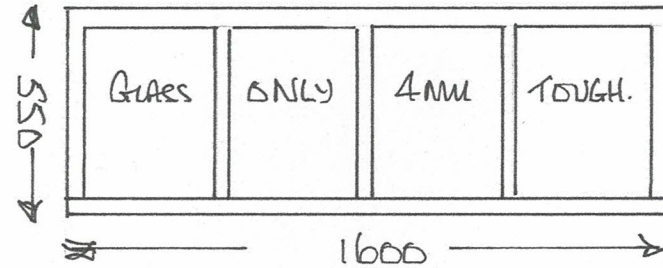

MR & MRS WILLIS

BLACKMEADOW

HOLT END LANE

BENTWORTH GU 34 5JU.