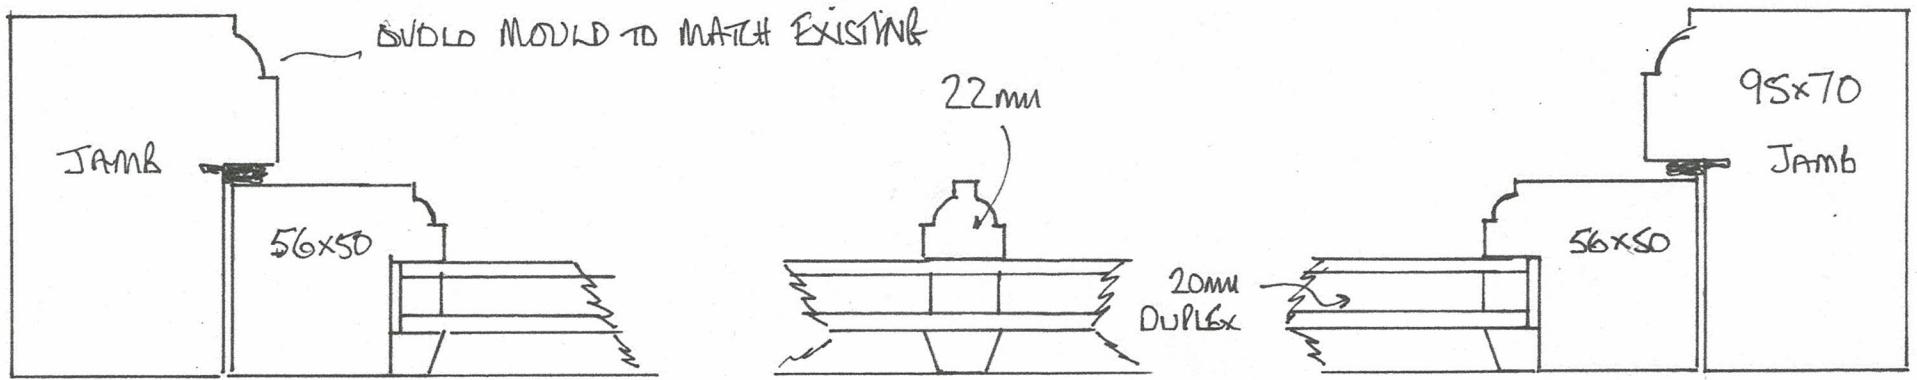

BEDROOM BALCONY

PAIR OPEN OUT DOORS
WITH OPENING FANLIGHT
IN DOORS.

MR & MRS WILLIS
BLACKMEADON
HOLT END LANE
BENTWORTH GU 34 5JU

2 NO DOORSETS.

SCALE 1:20

OAKHANGER JOINERY
BINSWOOD VIEW BUS. CENTRE
OAKHANGER
HAMPSHIRE GU35 9JW
01420 478090

WIDTH

HEIGHT

SCALE 1:20

MR & MRS WILLIS
 BLACKMEADOW
 HOLT END LANE
 BENTWORTH GU 34 5JU.

OAKHANGER JOINERY
 BINSWOOD VIEW BUS. CENTRE
 OAKHANGER
 HAMPSHIRE GU35 9JW
 01420 478090

BARN WINDOWS ALL JOINERY IN SABLE HAREWOOD.