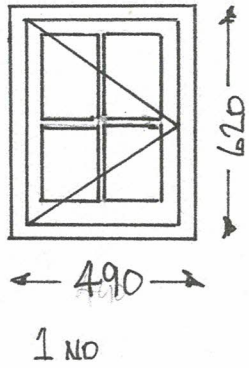

BEDROOM WINDOWS

ALL JOINERY IN SABLE.