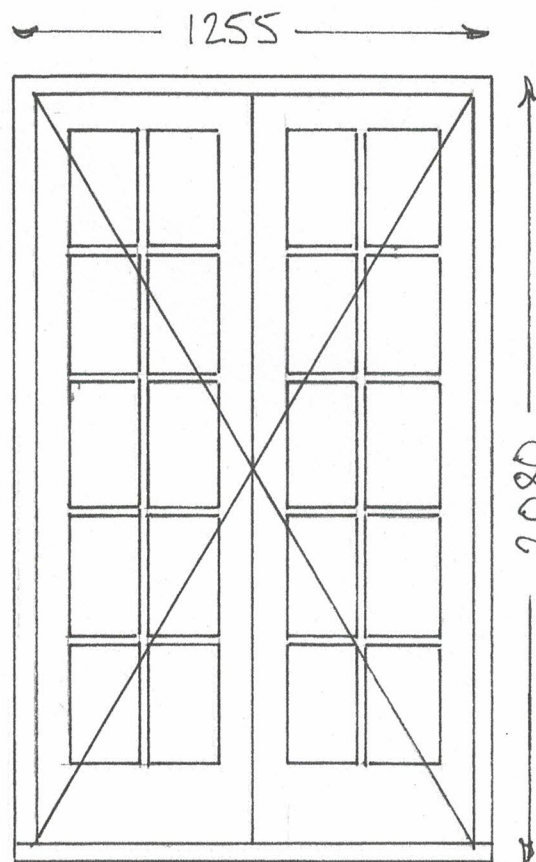

5 SETS AS ABOVE. DOORS OPEN OUT.

DOOR TO OPEN OUT.

GROUND FLOOR DOOR SETS ALL
IN SAME MATERIAL TO MATCH
EXISTING STYLE.

MRS & MRS WILLIS
BLACK MEADOW
HOLT END LANE
BENTWORTH GU 34 5JU.

OAKHANGER JOINERY
BINSWOOD VIEW BUS. CENTRE
OAKHANGER
HAMPSHIRE GU35 9JW
01420 478090

WIDTH

HEIGHT

SCALE 1:20

MR & MRS WILLIS
 BLACKMEADOW
 HOLT END LANE
 BENTWORTH GU 34 5JU.

OAKHANGER JOINERY
 BINSWOOD VIEW BUS. CENTRE
 OAKHANGER
 HAMPSHIRE GU35 9JW
 01420 478090

BARN WINDOWS ALL JOINERY IN SABLE HAREWOOD.

2 NO WINDOWS

MR & MRS WILLIS

BLACKMEADOW

HOLT END LANE

BENTWORTH GU 34 5JU.

SCALE 1:20

OAKHANGER JOINERY
 BINSWOOD VIEW BUS. CENTRE
 OAKHANGER
 HAMPSHIRE GU35 9JW
 01420 478000

1 SET AS ABOVE DOORS OPEN OUT.

1 SET

GROUND FLOOR TO MATCH
EXISTING STYLE.
DOORS OPEN OUT.

MR & MRS WILLIS
BLACKMEADOW
HOLT END LANE
BENTWORTH GU 34 5JU.

OAKHANGER JOINERY
BINSWOOD VIEW BUS. CENTRE
OAKHANGER
HAMPSHIRE GU35 9JW
01420 478090