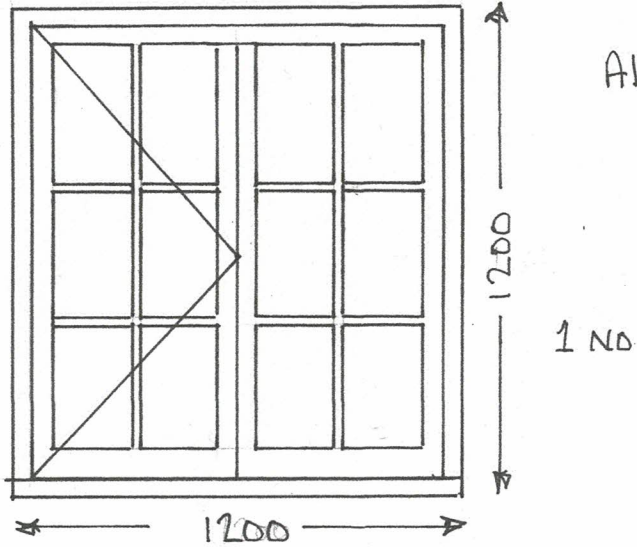

BEDROOM WINDOWS

ALL JOINERY IN SABLE.