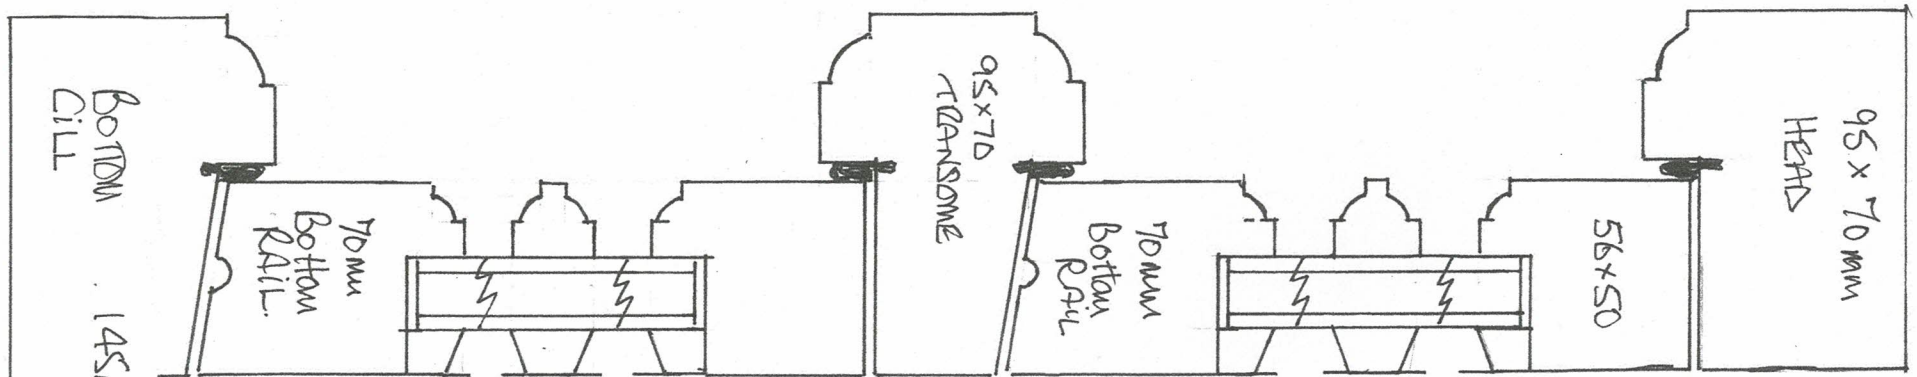

WIDTH

HEIGHT

SCALE 1:20

MR & MRS WILLIS
 BLACKMEADOW
 HOLT END LANE
 BENTWORTH GU 34 5JU.

OAKHANGER JOINERY
 BINSWOOD VIEW BUS. CENTRE
 OAKHANGER
 HAMPSHIRE GU35 9JW
 01420 478090

BARN WINDOWS ALL JOINERY IN SABLE HAREWOOD.