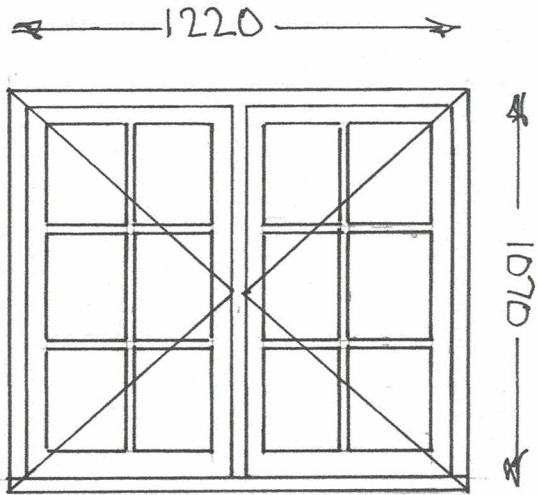

WIDTH

HEIGHT

SCALE 1:20

MR & MRS WILLIS
 BLACKMEADOW
 HOLT END LANE
 BENTWORTH GU 34 5JU.

OAKHANGER JOINERY
 BINSWOOD VIEW BUS. CENTRE
 OAKHANGER
 HAMPSHIRE GU35 9JW
 01420 478090

BARN WINDOWS ALL JOINERY IN SABLE HAREWOOD.