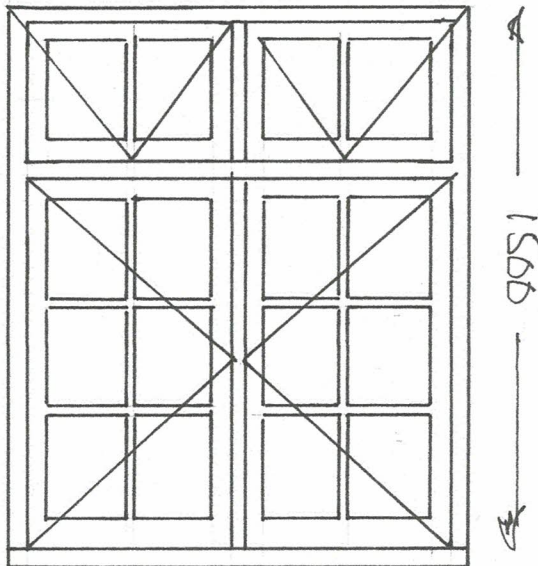

MR & MRS WILLIS

BLACKMEADOW

HOLT END LANE

BENTWORTH GU 34 5JU.