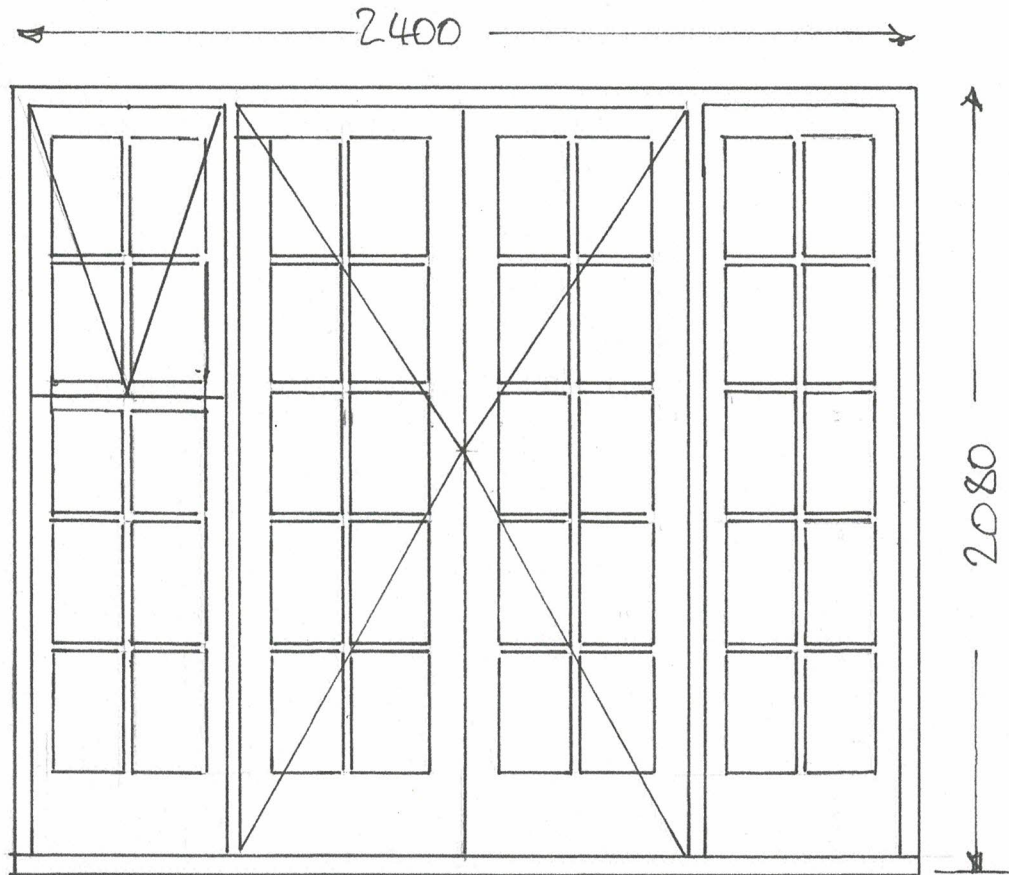

2 NO WINDOWS

MR & MRS WILLIS

BLACKMEADOW

HOLT END LANE

BENTWORTH GU 34 5JU.

SCALE 1:20

OAKHANGER JOINERY
 BINSWOOD VIEW BUS. CENTRE
 OAKHANGER
 HAMPSHIRE GU35 9JW
 01420 478000

1 SET AS ABOVE DOORS OPEN OUT.