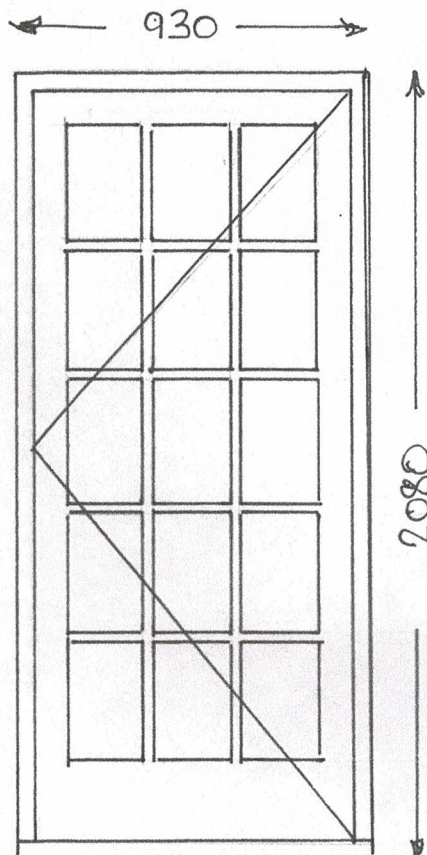

5 SETS AS ABOVE. DOORS OPEN OUT.

DOOR TO OPEN OUT.

GROUND FLOOR DOOR SETS ALL
IN SAME MATERIAL TO MATCH
EXISTING STYLE.

MRS & MRS WILLIS
BLACK MEADOW
HOLT END LANE
BENTWORTH GU 34 5JU.

OAKHANGER JOINERY
BINSWOOD VIEW BUS. CENTRE
OAKHANGER
HAMPSHIRE GU35 9JW
01420 478090

BEDROOM WINDOWS

ALL JOINERY IN SABLE.

BATHROOM WINDOW

MR & MRS WILLIS
BLACKMEADOW
HOLT END LANE
BENTWORTH GU 34 5JU.

SCALE 1:20

OAKHANGER JOINERY
BINSWOOD VIEW BUS. CENTRE
OAKHANGER
HAMPSHIRE GU35 9JW
01420 478090