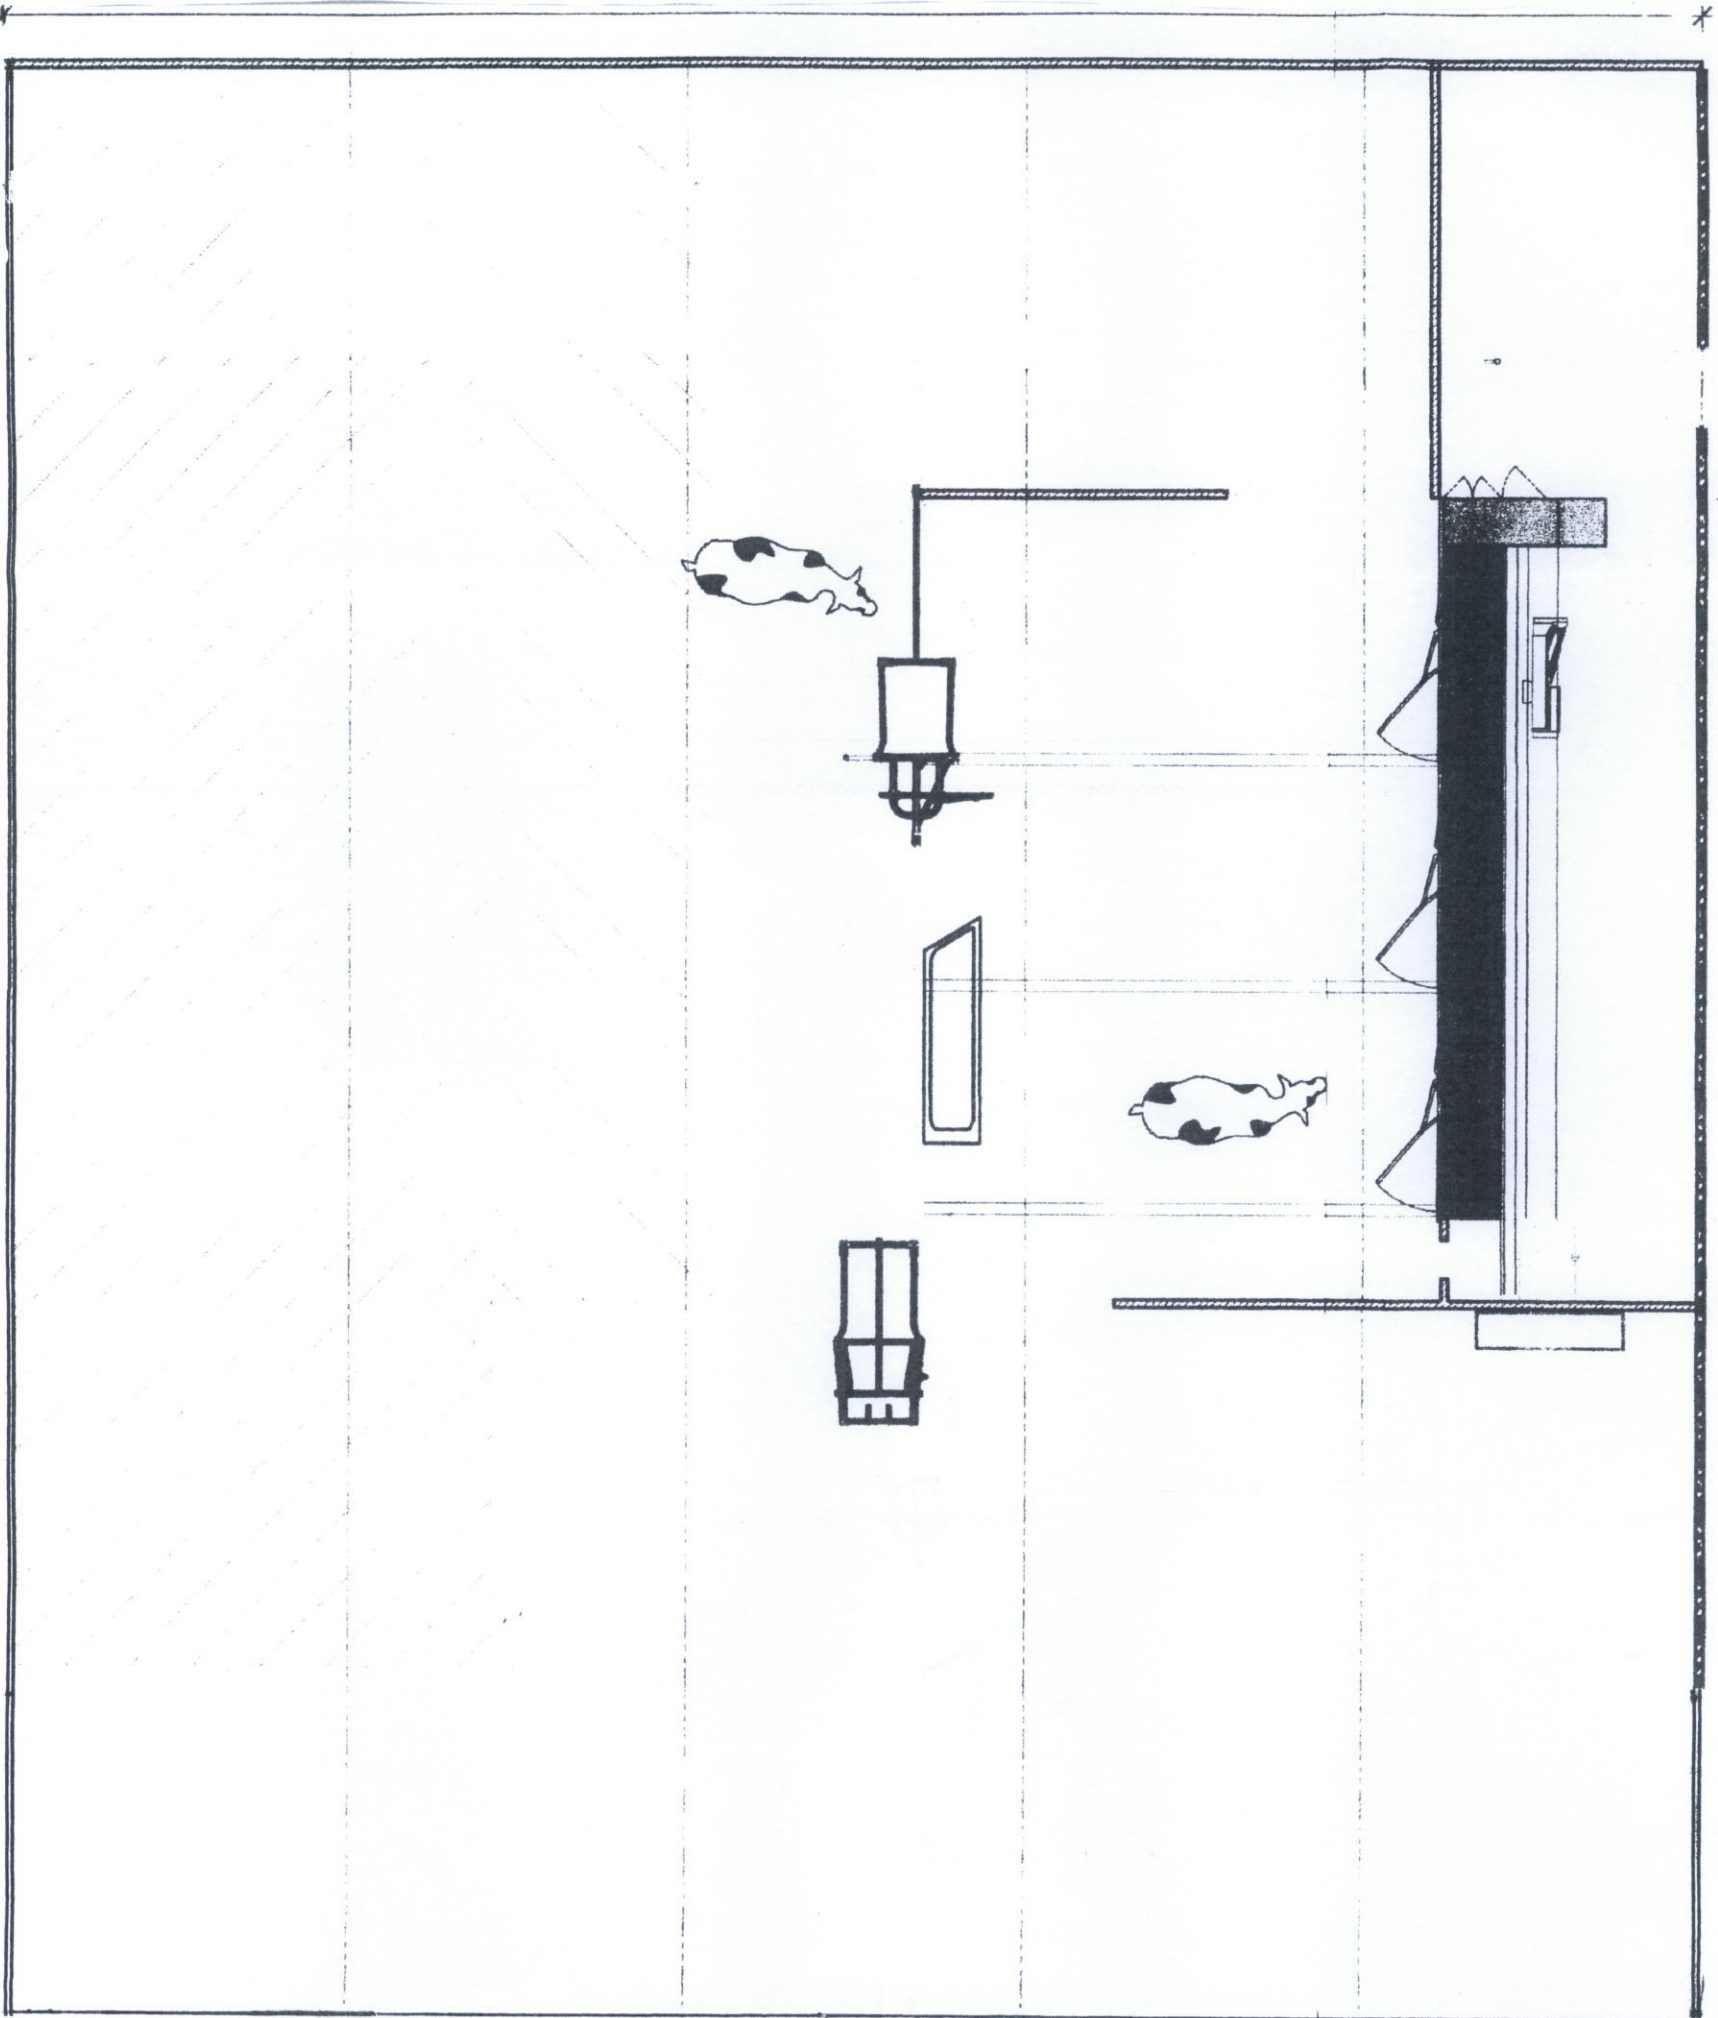

PROPOSED DAIRY BUILDING
WOODGREEN FARM, SHALSTONE,
BUCKINGHAM, MK18 5DZ

DWG: FHP2016/003
SCALE: 1:100
DATE: JAN 2016

22500

26172