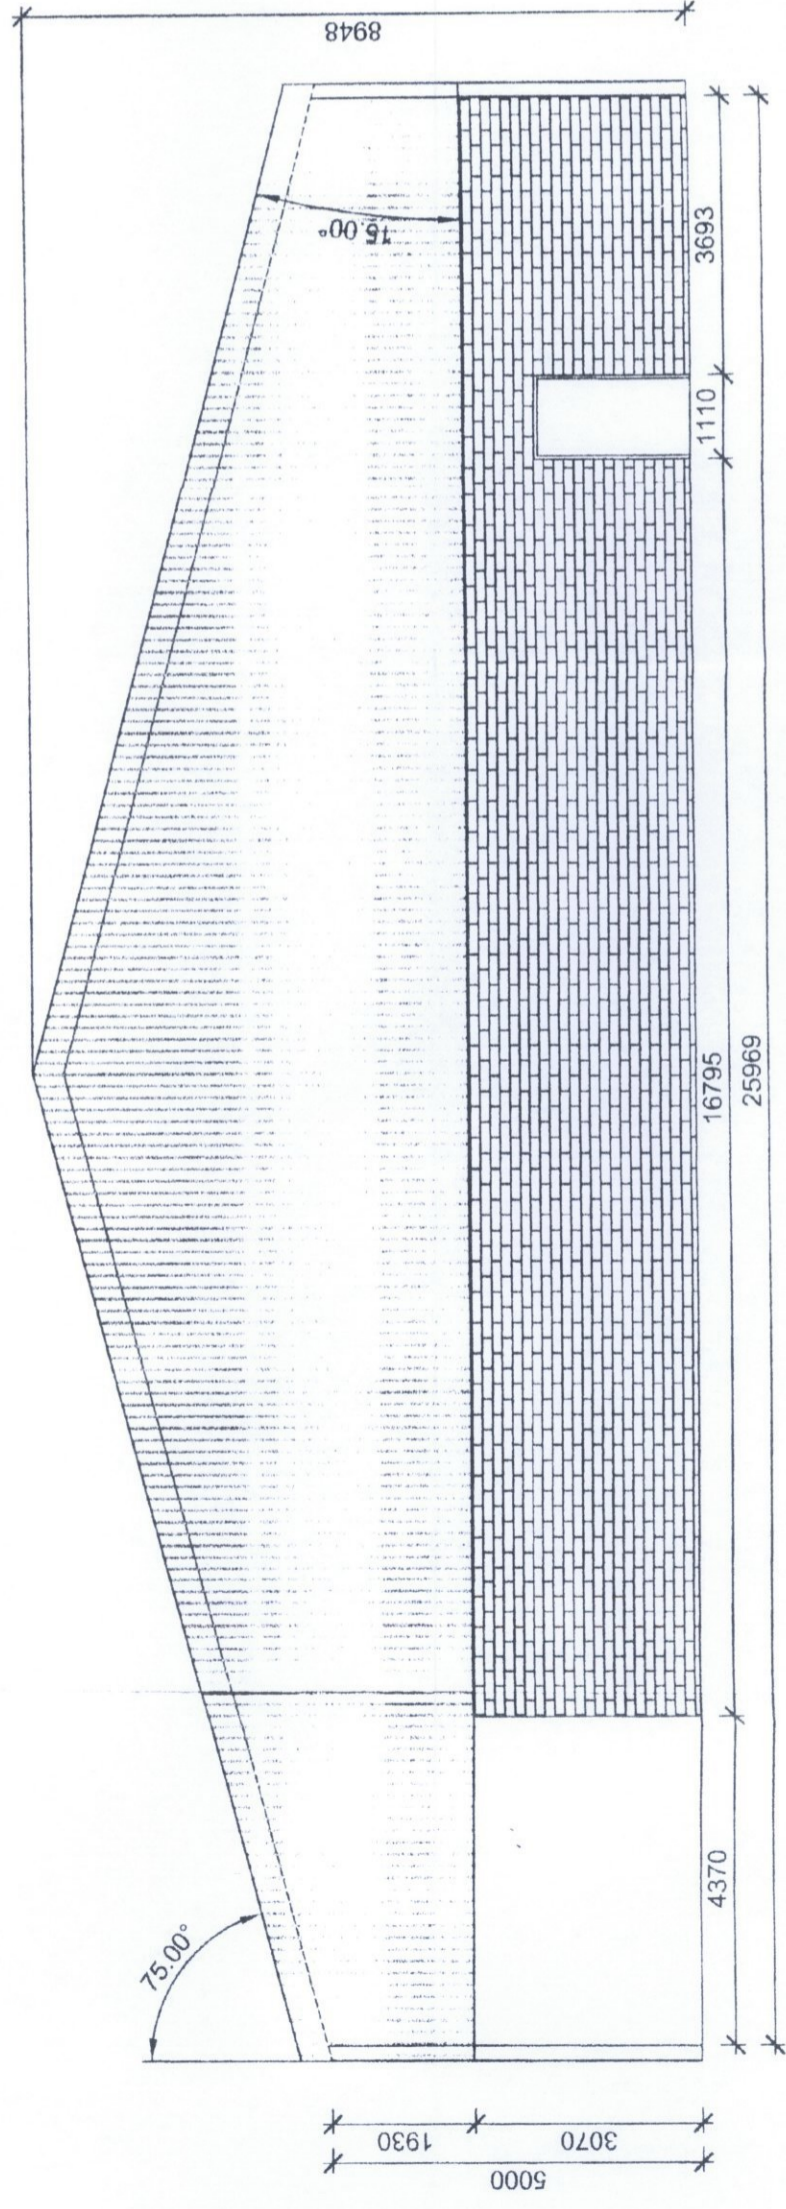

PROPOSED DAIRY BUILDING
 WOODGREEN FARM, SHALSTONE,
 BUCKINGHAM, MK18 5DZ
 DWG: FHP2016/001
 SCALE: 1:100
 DATE: JAN 2016

NORTH ELEVATION

SOUTH ELEVATION