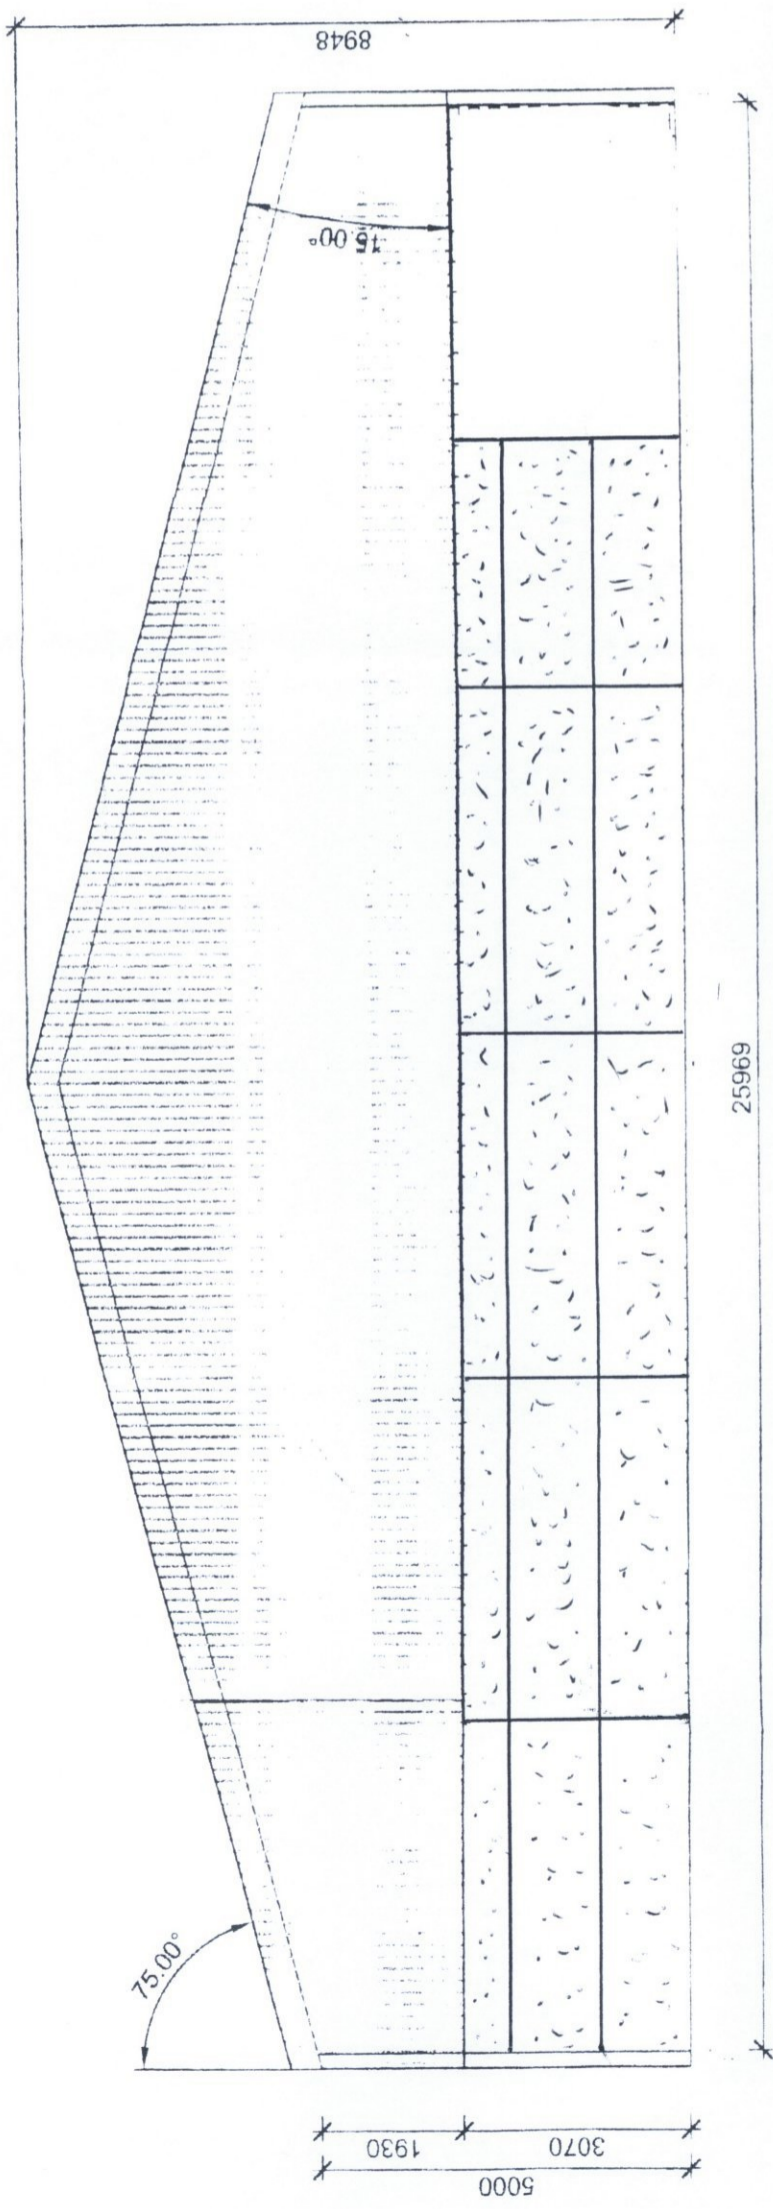

PROPOSED DAIRY BUILDING
 WOODGREEN FARM, SHALSTONE,
 BUCKINGHAM, MK18 5DZ
 DWG: FHP2016/001
 SCALE: 1:100
 DATE: JAN 2016

NORTH ELEVATION

SOUTH ELEVATION