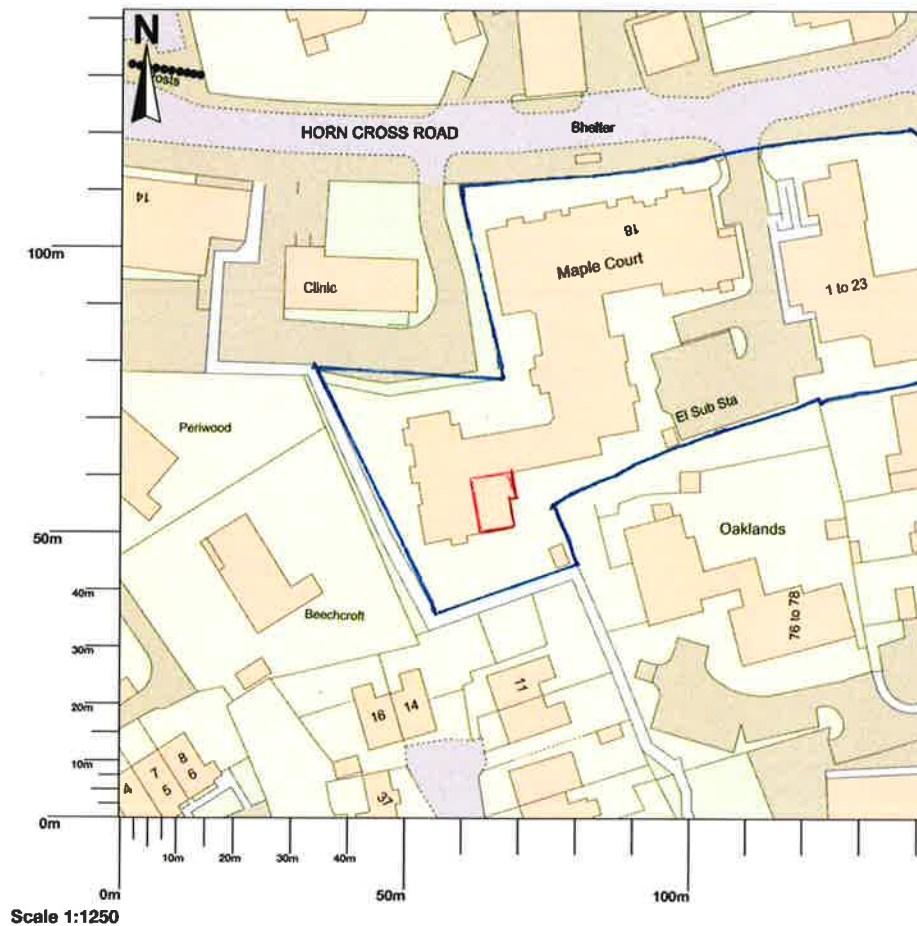

## Flat 23, 18 Horn Cross Road, Plymouth, PL9 9UD

Map area bounded by: 251560,53105 251702,53247. Produced on 24 June 2021 from the OS National Geographic Database. Reproduction in whole or part is prohibited without the prior permission of Ordnance Survey. © Crown copyright 2021. Supplied by UKPlanningMaps.com a licensed OS partner (100054135). Unique plan reference: p2cuk/651390/882672