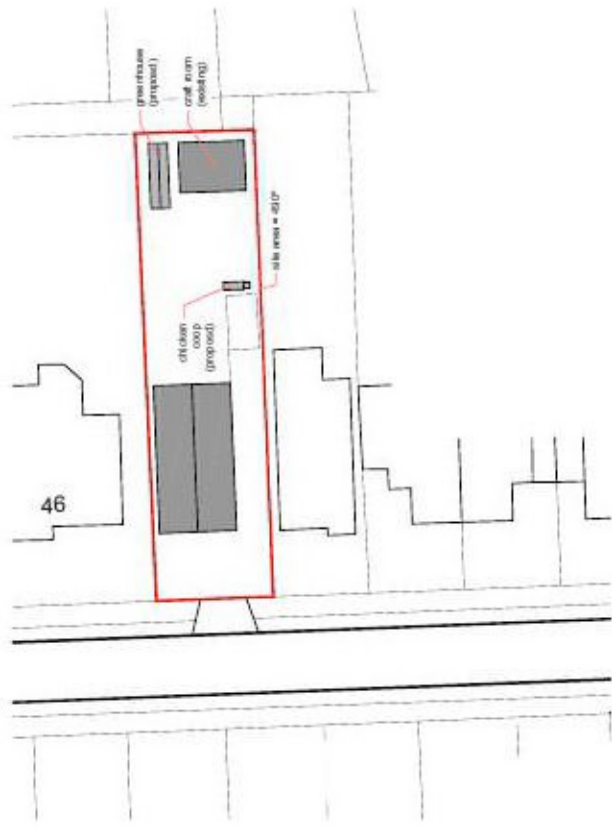

Location plan

Scale bar 1:1250 @ A3

Block plan

Scale bar 1:500 @ A3

Rev. A Chicken coop added

Site location and block plan

Proposed detached outbuilding (existing) + greenhouse (proposed)  
 44 Park Square West, Jaywick, Essex, CO5 2NT  
 For Mrs. Dance

Scales 1:500 + 1:1250 @ A3 dwg number 2021152/01 Rev. A

Jon Smith Architectural Services  
 75 Cambrian Road, Ipswich PS 8JN  
 Do not scale from this drawing  
 - If in doubt ASK