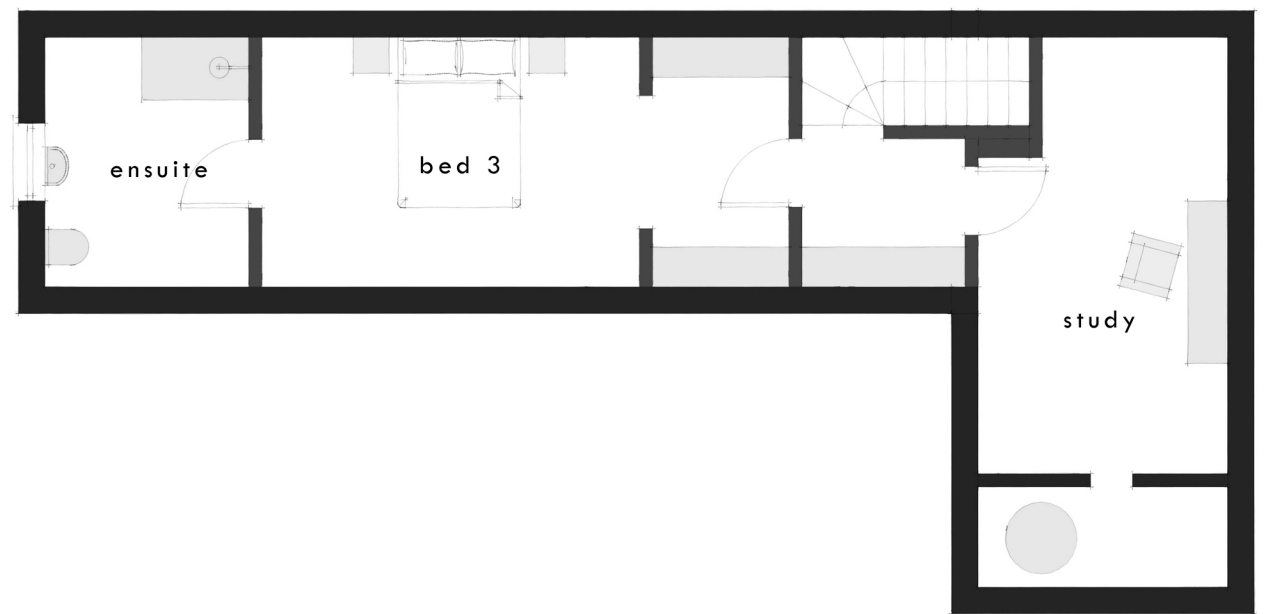

proposed ground floor plan
scale 1:100

proposed first floor plan
scale 1:100

Drawing: Proposed Plans
Number: PL005
Scale: 1:100 @ A3

Site: 93 Jaywick Lane, Clacton.