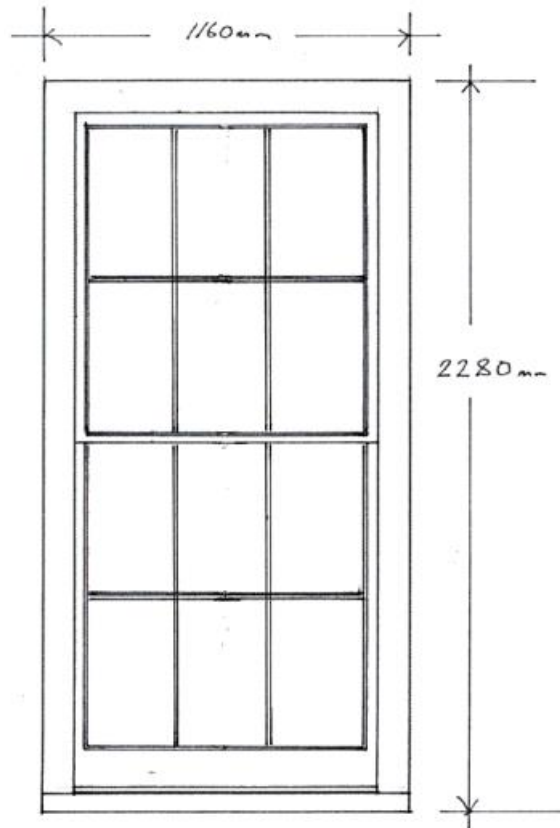

Front Elevation: **Current** Crittal Windows of Flat 3

Front Elevation: **Proposed** Double Hung Single Glazed Sash Windows to be Installed for Flat 3

Front Elevation: 6 over 6 Single glazed Timber Sashes to Replace Crittal Windows

PROPOSED SASH WINDOW
REINSTATEMENT.

AT GLOVE HOUSE
THE CLOVE
EPSAM.

SCALE 1:20

GROUND FLOOR.

DRAWING N: 3

SEE DRAWING 2 FOR DETAILS.

SAME AS SINGLE GLAZED EXISTING.

FRONT ELEVATION