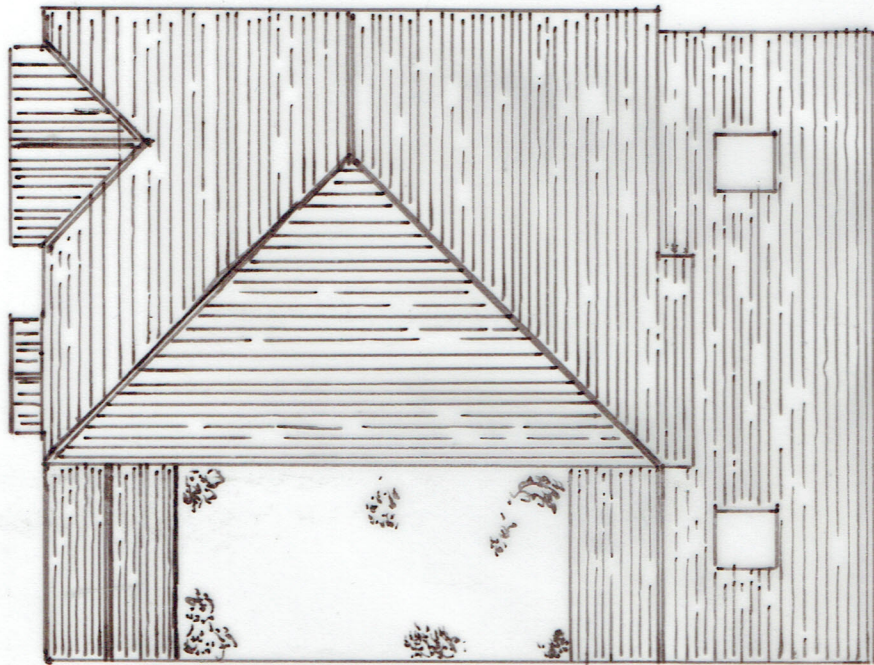

**ROOF PLAN PROPOSED**

**ROOF PLAN EXISTING**

**DRAWING 4**

*Graham J Peachey. B.Sc.  
Chequers. Chequers Hill.  
Bough Beech.  
Kent, TN8 7PD.  
Mobile 07941 908919  
graham@grahamjpeachey.co.uk*

**25 MEADOWVIEW ROAD**

**BEXLEY. DA5 1HP.**

*Second storey side extension to provide  
additional bedroom and bathroom.*

May 2021

Scale. 1:100 @ A3.