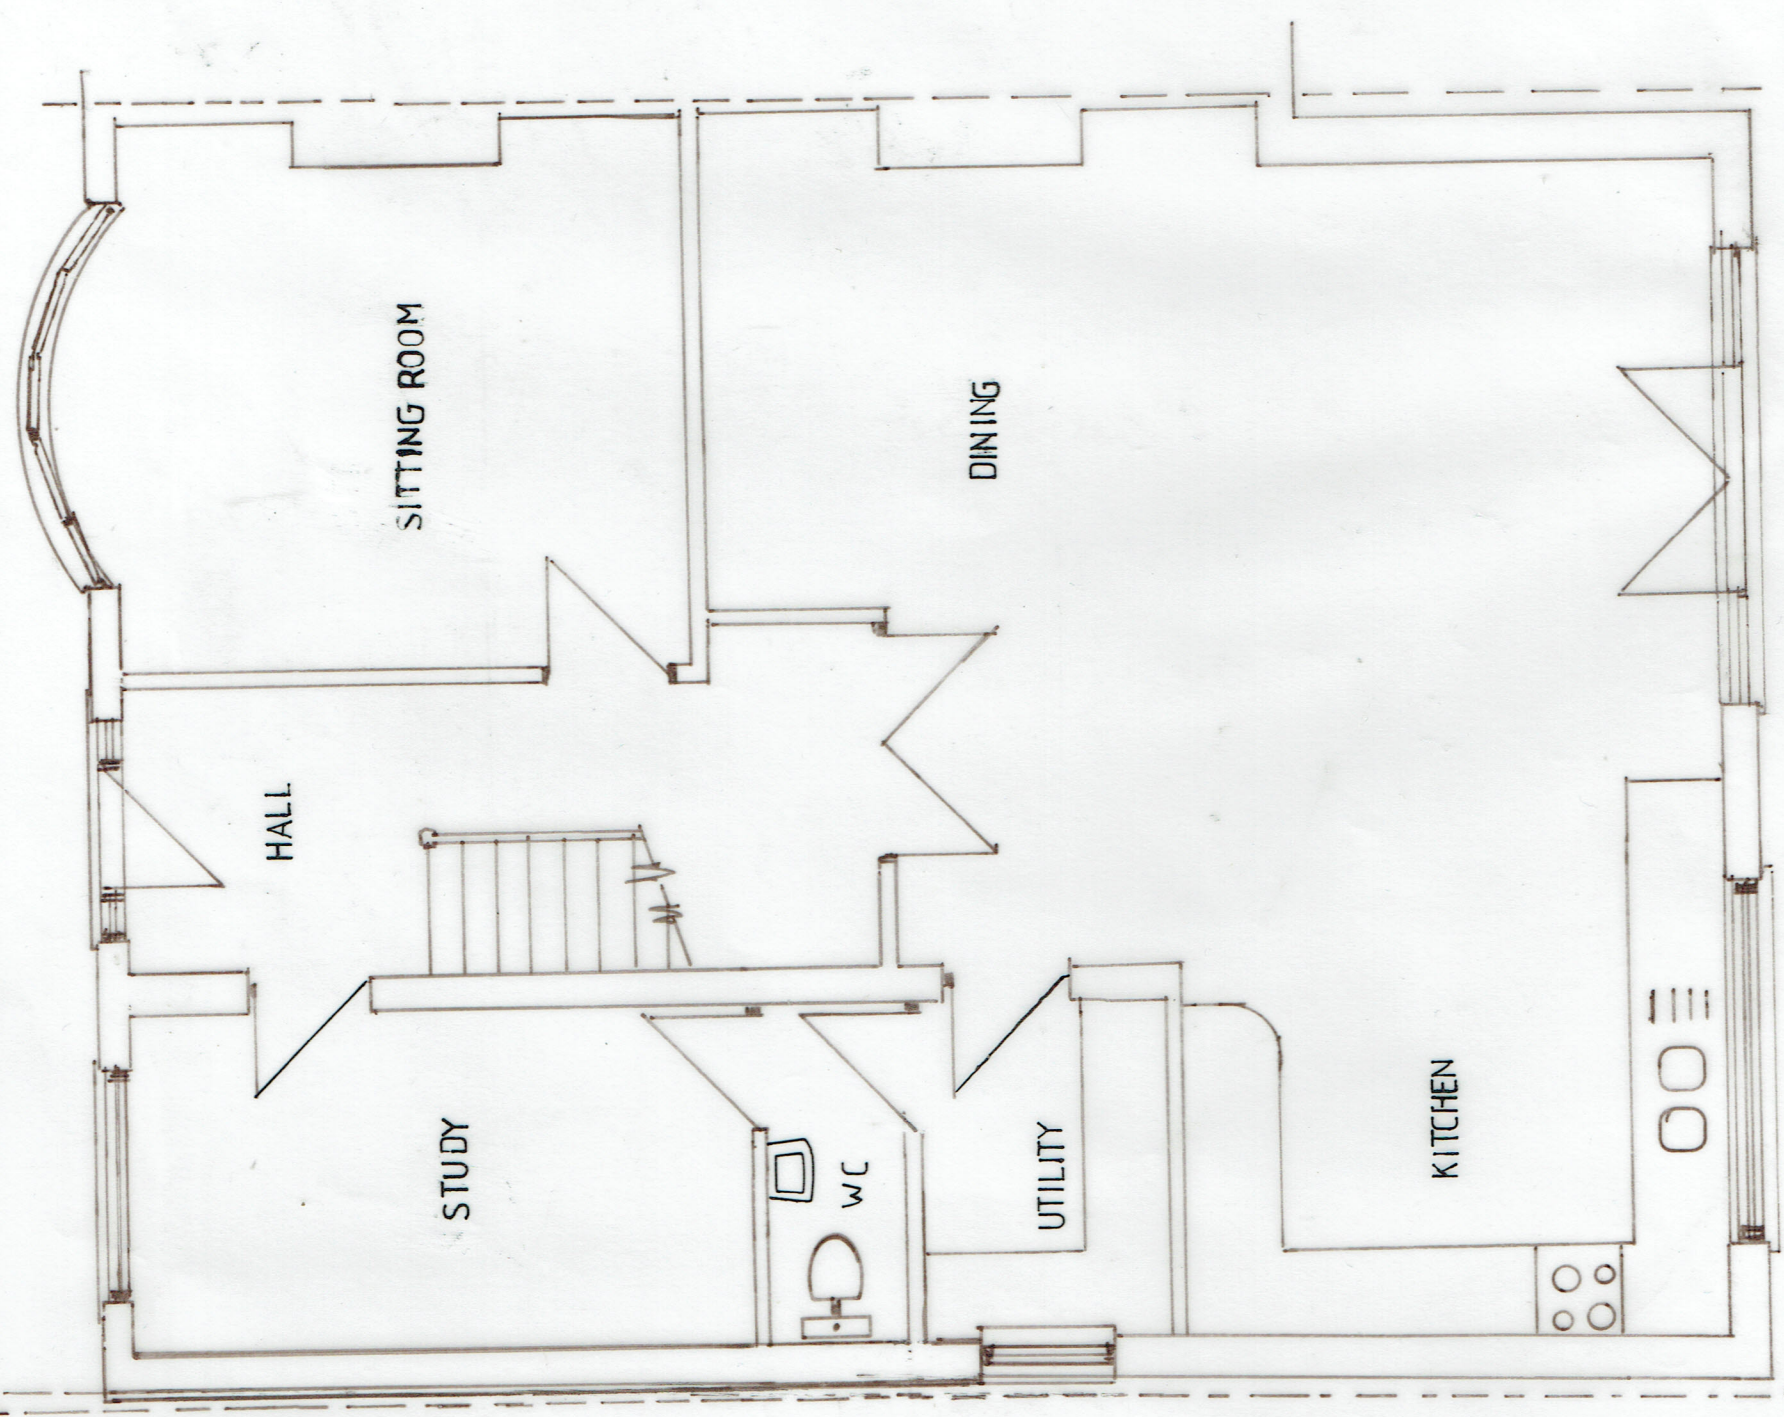

*Graham J Peachey. B.Sc.
Chequers. Chequers Hill.
Bough Beech.
Kent, TN8 7PD.
Mobile 07941 508919
graham@grahampeachey.co.uk*

**25 MEADOWVIEW ROAD
BEXLEY. DA5 1HP.**

*Second storey side extension to provide
additional bedroom and bathroom.*

1:50 @ A3.

Scale Bar (metres)

**GROUND FLOOR EXISTING
DRAWING 1**