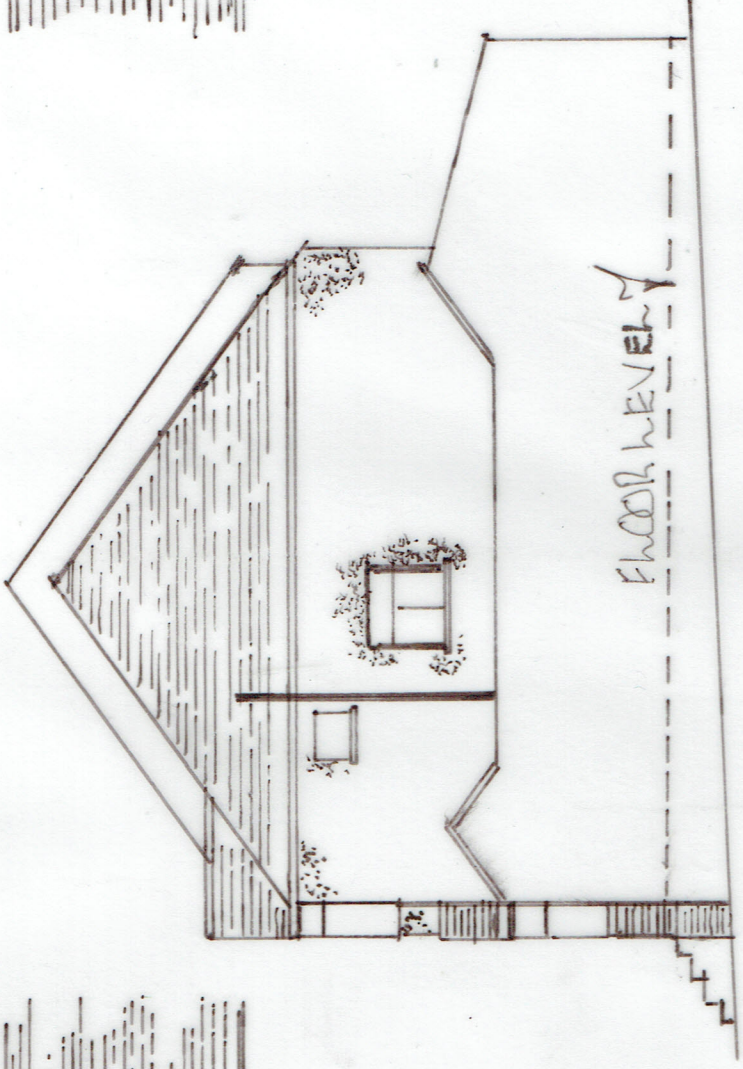

REAR ELEVATION

SIDE ELEVATION

FRONT ELEVATION

SCALE BAR 1:100

SIDE ELEVATION

Graham J Peachey, B.Sc.
 Chequers, Chequers Hill,
 Bough Beech,
 Kent, TN8 7PD.
 Mobile 07941 808919
 graham@grahamjpeachey.co.uk

25 MEADOWVIEW ROAD
BEXLEY. DA5 1HP.

Second storey side extension to provide additional bedroom and bathroom.

1:100 @ A3

ELEVATIONS AS EXISTING.
DRAWING 5