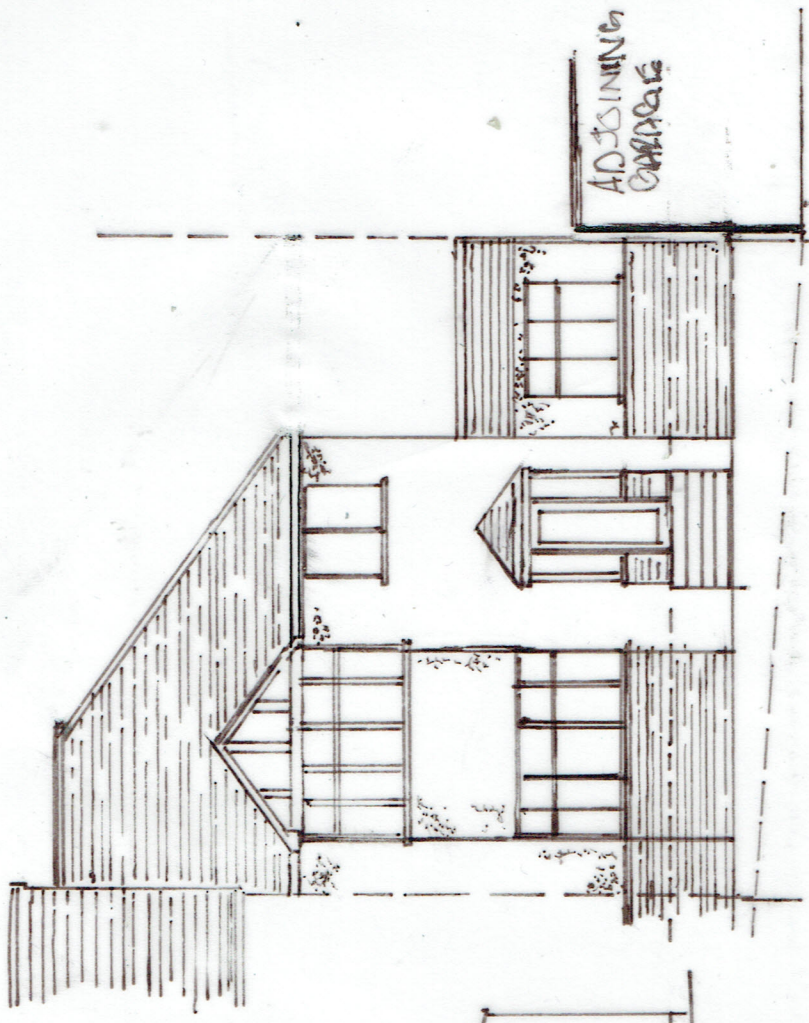

REAR ELEVATION

SIDE ELEVATION

FRONT ELEVATION

SCALE BAR 1:100

SIDE ELEVATION

Graham J Peachey, B.Sc.
 Chequers, Chequers Hill,
 Bough Beech,
 Kent, TN8 7PD.
 Mobile 07941 808919
 graham@grahamjpeachey.co.uk

25 MEADOWVIEW ROAD
BEXLEY. DA5 1HP.

Second storey side extension to provide additional bedroom and bathroom.

1:100 @ A3

ELEVATIONS AS EXISTING.
DRAWING 5