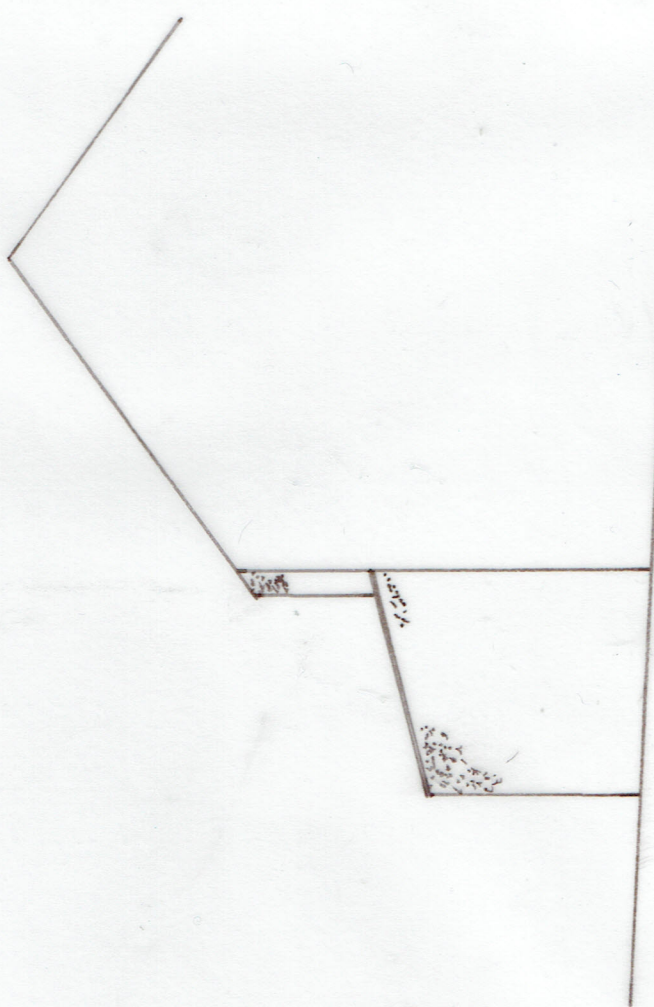

REAR ELEVATION

SIDE ELEVATION

FRONT ELEVATION

SCALE BAR 1:100

SIDE ELEVATION

Graham J Peachey, B.Sc.
 Chequers, Chequers Hill,
 Bough Beech,
 Kent, TN8 7PD.
 Mobile 07941 808919
 graham@grahamjpeachey.co.uk

25 MEADOWVIEW ROAD
BEXLEY. DA5 1HP.

Second storey side extension to provide additional bedroom and bathroom.

1:100 @ A3

ELEVATIONS AS EXISTING.
DRAWING 5