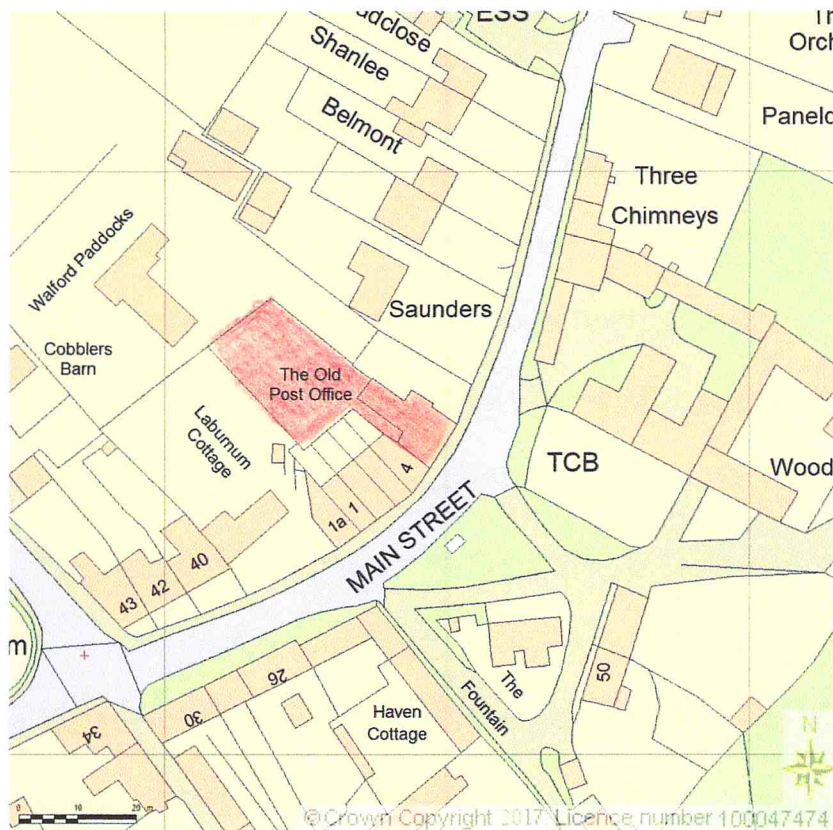

SITE LOCATION PLAN
AREA 2 HA
SCALE: 1:1250 on A4
CENTRE COORDINATES: 431644 , 228357

Supplied by Streetwise Maps Ltd
www.streetwise.net
Licence No: 100047474
12:22:04 13/02/2017