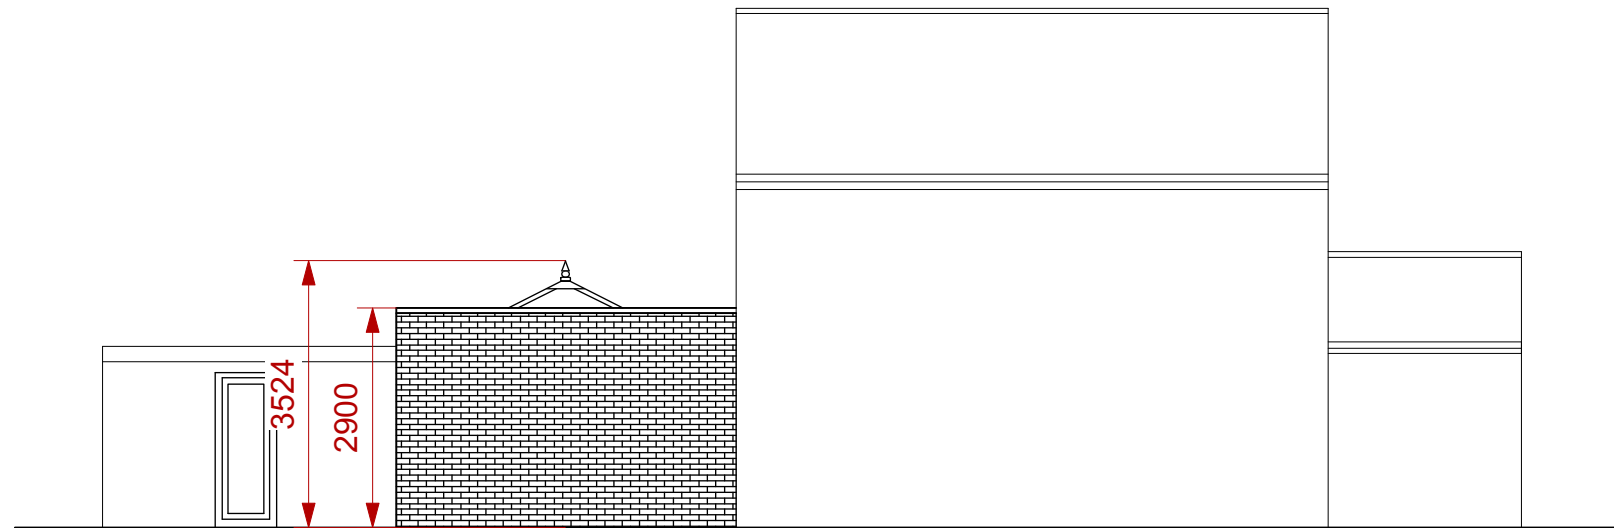

Proposed Rear Elevation

Proposed Side Elevation

Proposed Side Elevation

Project
 Proposed 1 storey rear extension at:
 4 Boyers Walk, LE33LN

Sheet number 3
 Proposed Elevations

Scale 1:100

Please reply to:
 Greenacre Drive
 Leicester
 LE5 6TE
 Mobile: 07969919528
 Email: sajjad@sidesigns.co.uk

All dimensions to be checked on site and not scaled off this drawing.