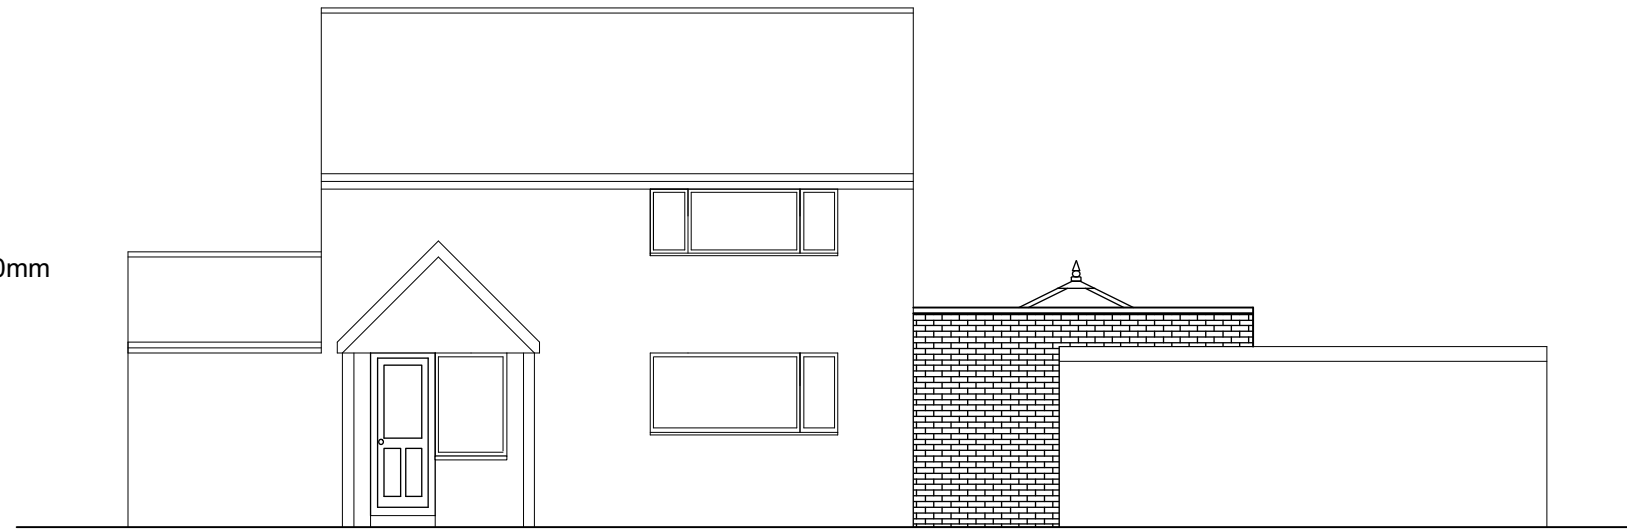

Proposed Rear Elevation

Proposed Side Elevation

Proposed Side Elevation

Project
 Proposed 1 storey rear extension at:
 4 Boyers Walk, LE33LN

Sheet number 3
 Proposed Elevations

Scale 1:100

Please reply to:
 Greenacre Drive
 Leicester
 LE5 6TE
 Mobile: 07969919528
 Email: sajjad@sidesigns.co.uk

All dimensions to be checked on site and not scaled off this drawing.