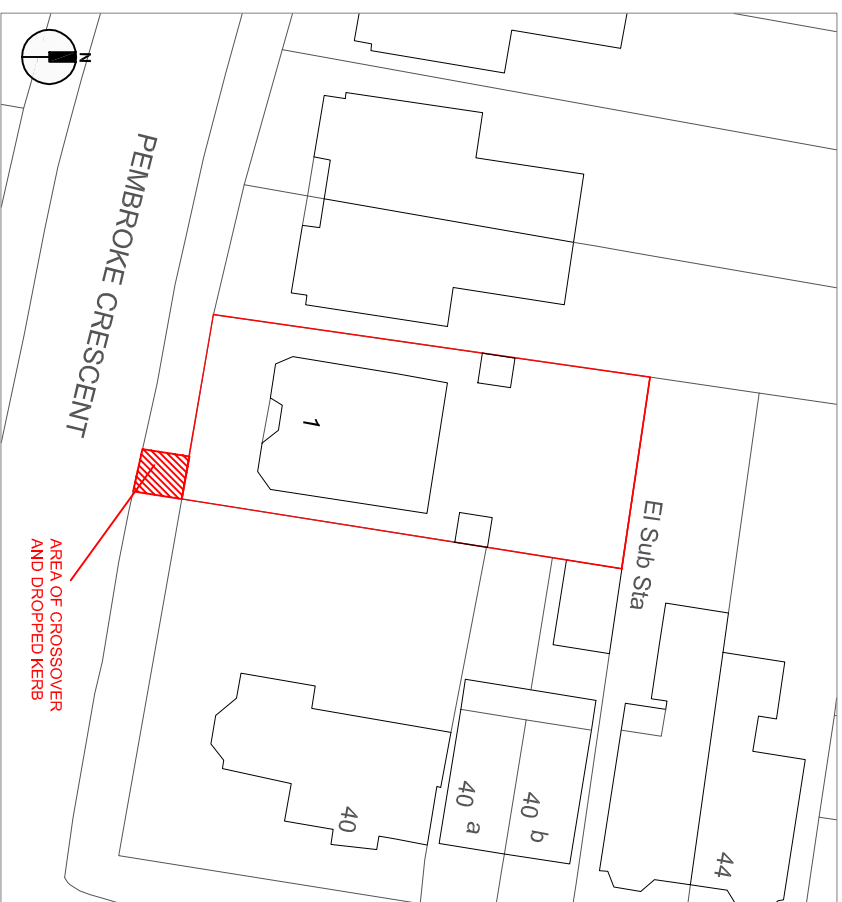

01 SITE PLAN

02 BLOCK PLAN

DESIGNHOUSE

Job Title: 1 Pembroke Crescent, Hove, BN3 5DH

Drawing Title:

Site Plan & Block Plan

Scale:

Varies @ A4 L1/3