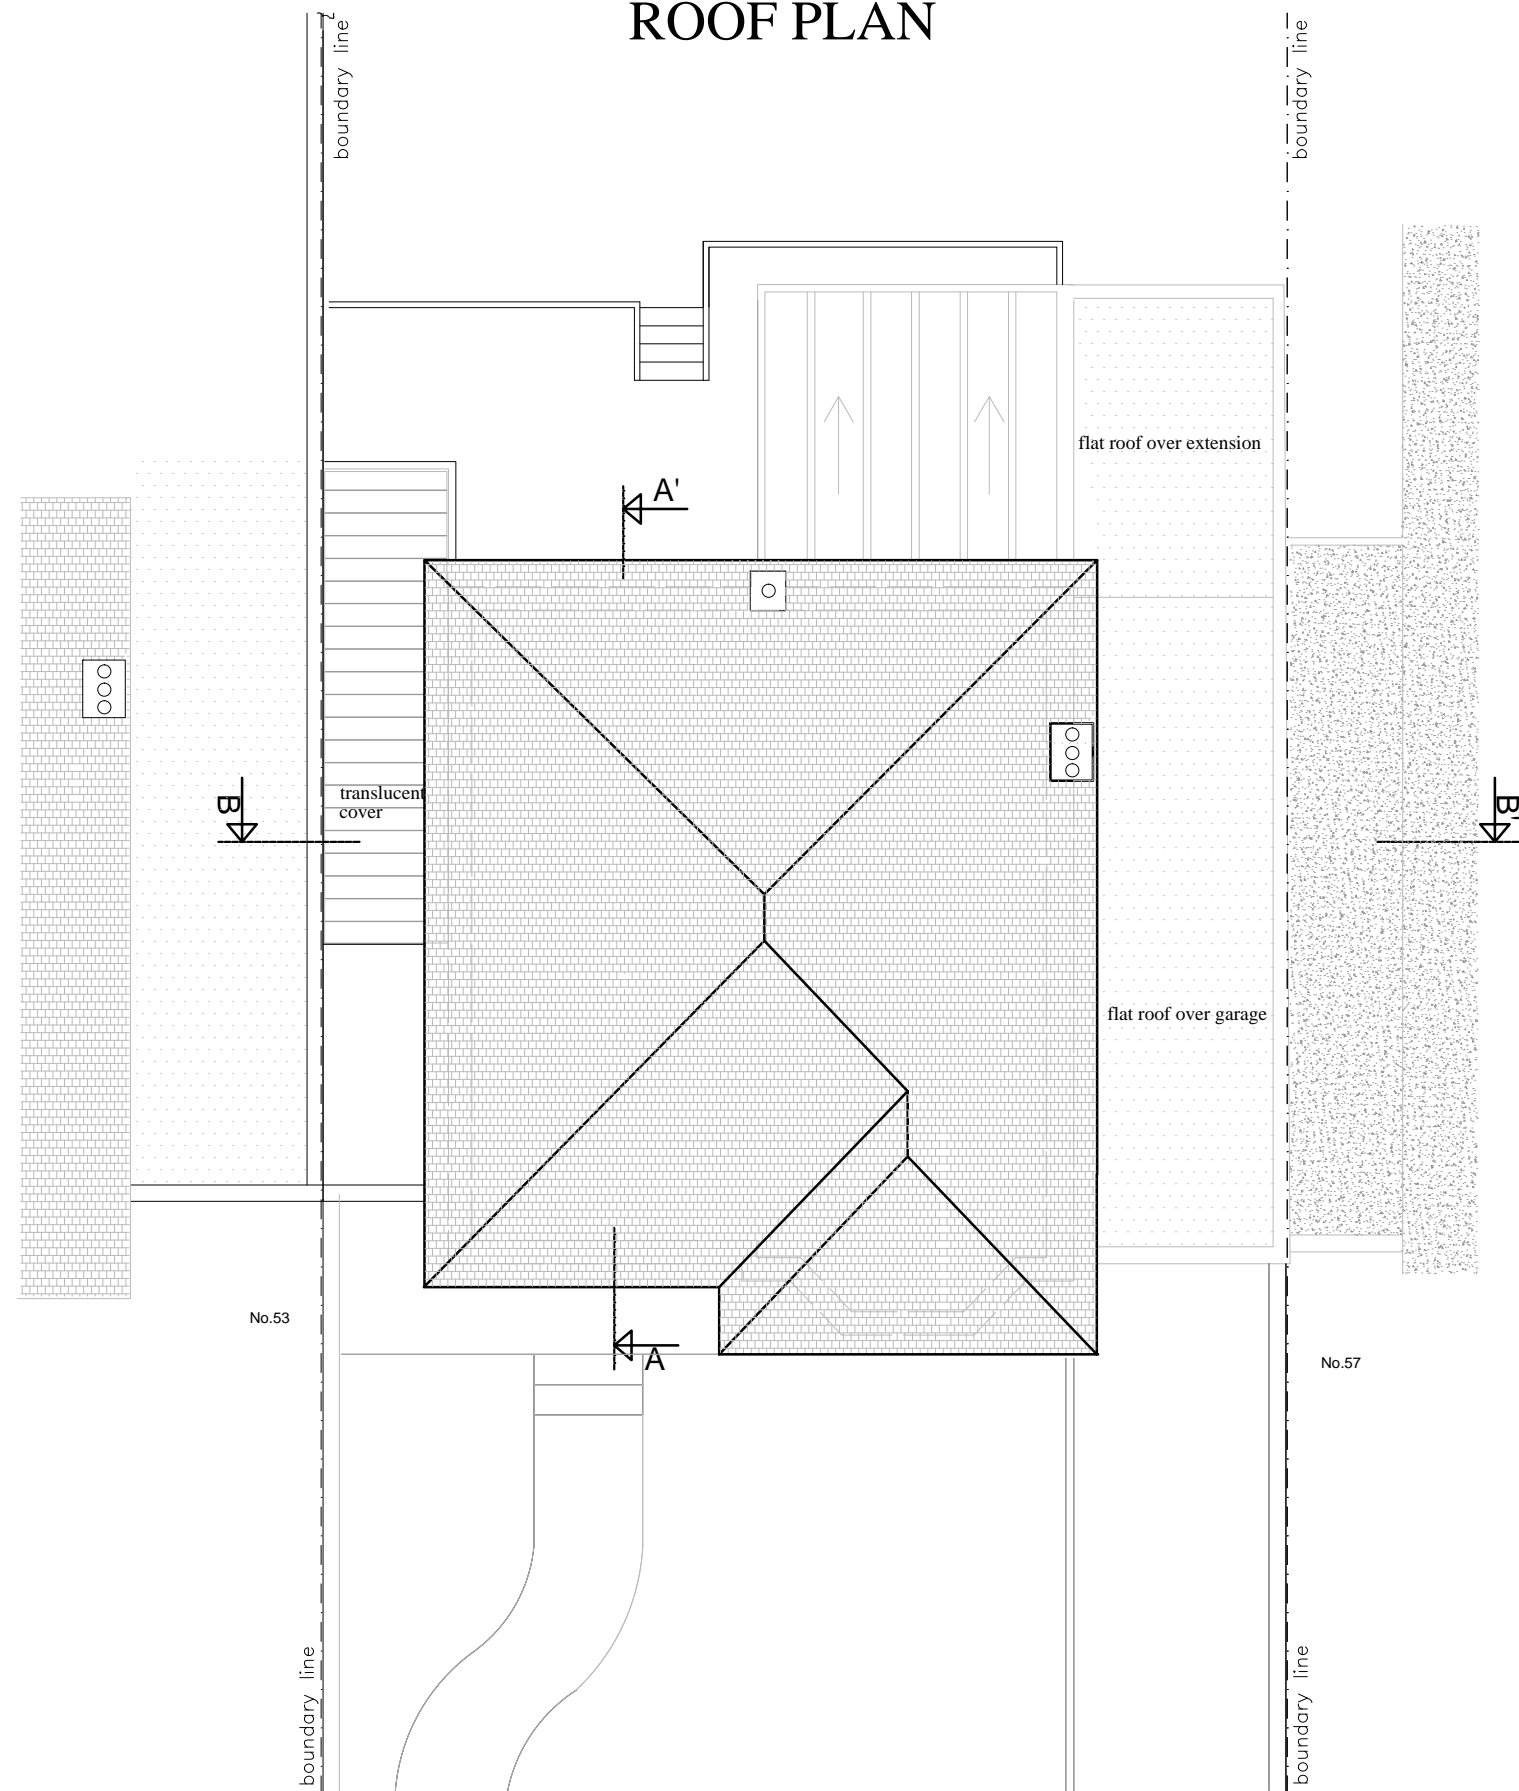

ROOF PLAN

THE RIDINGS

SITE LOCATION PLAN
SCALE 1:1250

ANUPAM LOOMBA DipArch. 75 Western Road London, W5 5DT Tel. 0797 588 1364 Email: homestyleprojects@gmail.com	DESIGNED:	SITE: 55 THE RIDINGS, LONDON W5	JOB TITLE: GROUND & PART 1st FLOOR REAR, LOFT & PART 1st FLOOR SIDE EXTENSION	DRAWING TITLE: EXISTING ROOF PLAN	SCALE:	DATE:
	DRAWN:				1:500@A3	08/21
					DRAWING No.: TR / 05	