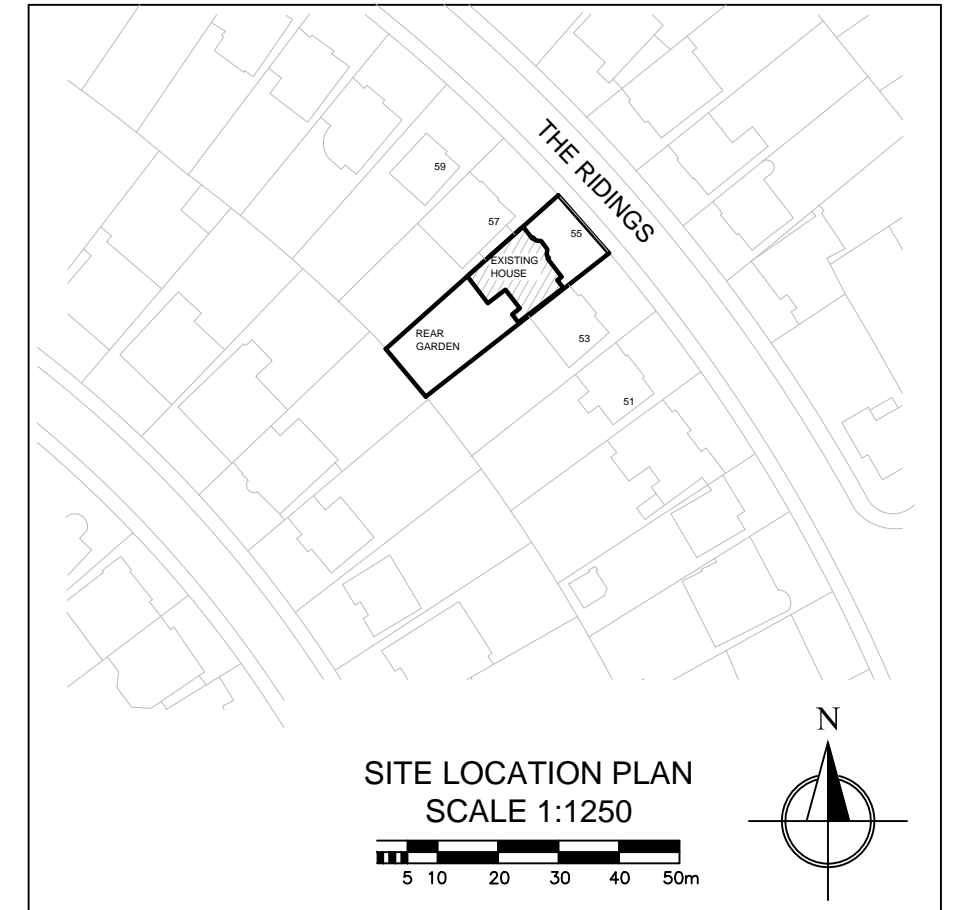

ROOF PLAN

THE RIDINGS

SITE LOCATION PLAN
SCALE 1:1250

ANUPAM LOOMBA DipArch. 75 Western Road London, W5 5DT Tel. 0797 588 1364 Email: homestyleprojects@gmail.com	DESIGNED:	SITE: 55 THE RIDINGS, LONDON W5	JOB TITLE: GROUND & PART 1st FLOOR REAR, LOFT & PART 1st FLOOR SIDE EXTENSION	DRAWING TITLE: EXISTING ROOF PLAN	SCALE:	DATE:
	DRAWN:				1:500@A3	08/21
					DRAWING No.: TR / 05	