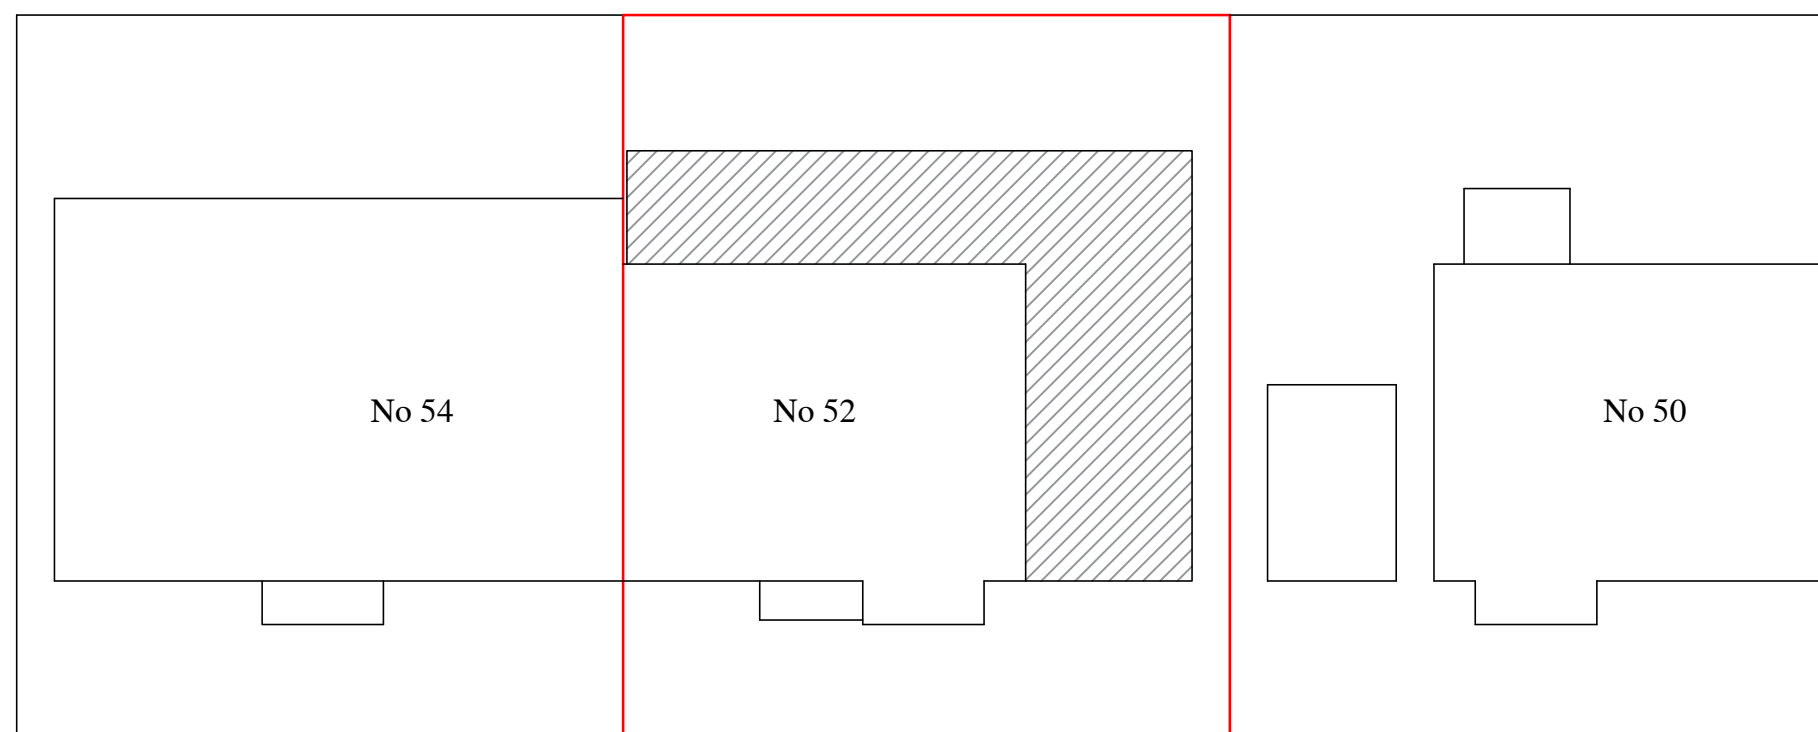

North

LOWFIELD ROAD

CLIENT Mrs S. Hadi	PROJECT Side & Rear Extension And Rear Dormer	DRAWING TITLE Block Plan -as proposed-
	PROJECT ADDRESS 52 Lowfield Road London W3 0AZ	SCALE 1/200@A3 DRAWN BY O.O DRAWING NO. LR082021-BP02