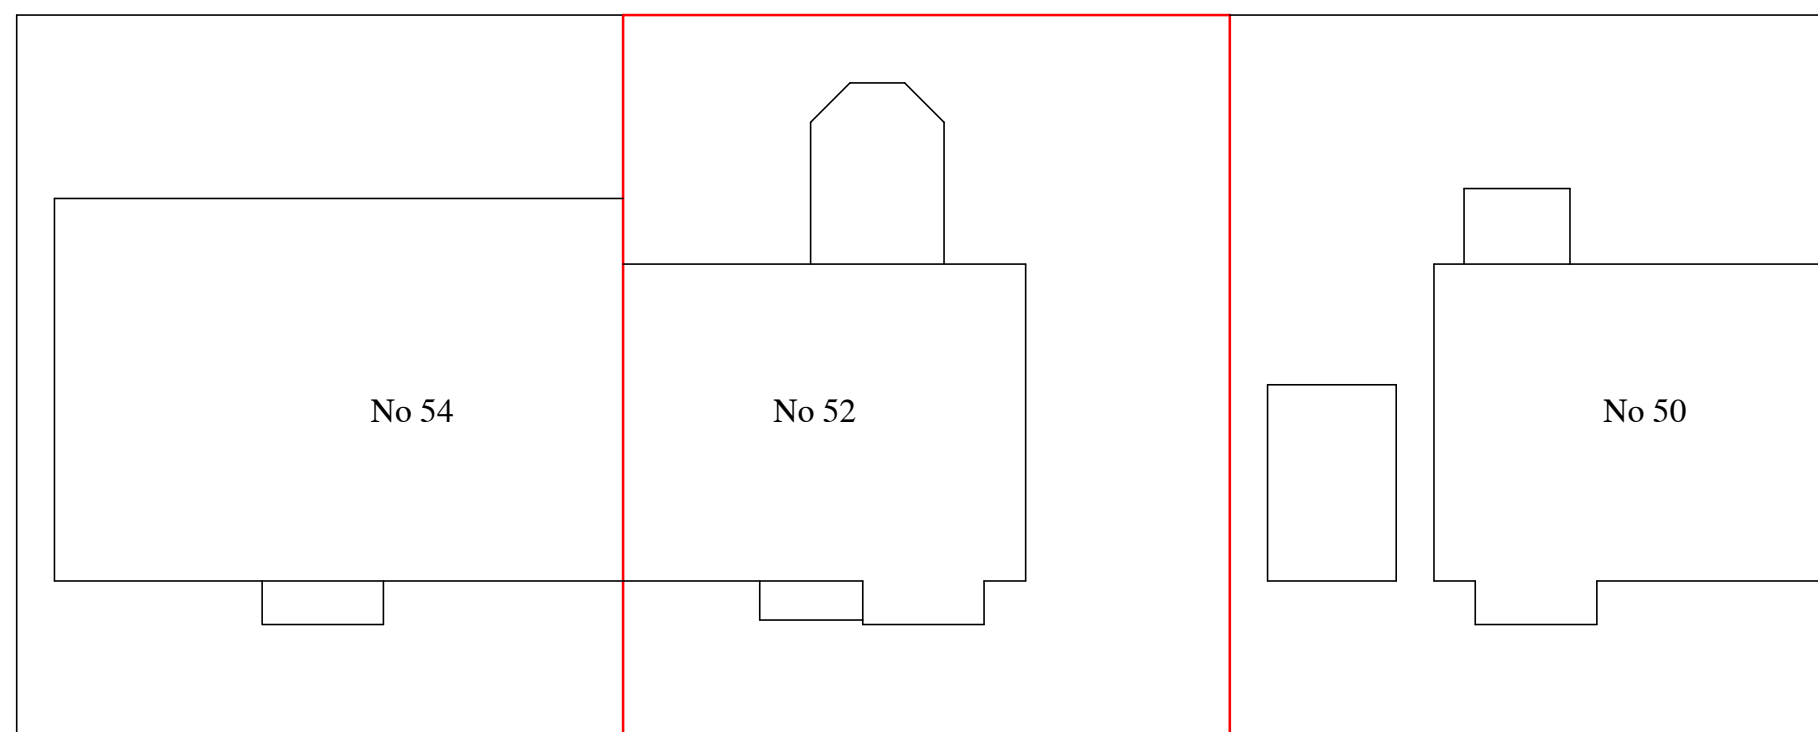

North

LOWFIELD ROAD

CLIENT Mrs S. Hadi	PROJECT Side & Rear Extension And Rear Dormer	DRAWING TITLE Block Plan -as existing-
	PROJECT ADDRESS 52 Lowfield Road London W3 0AZ	SCALE 1/200@A3 DRAWN BY O.O DRAWING NO. LR082021-BP01