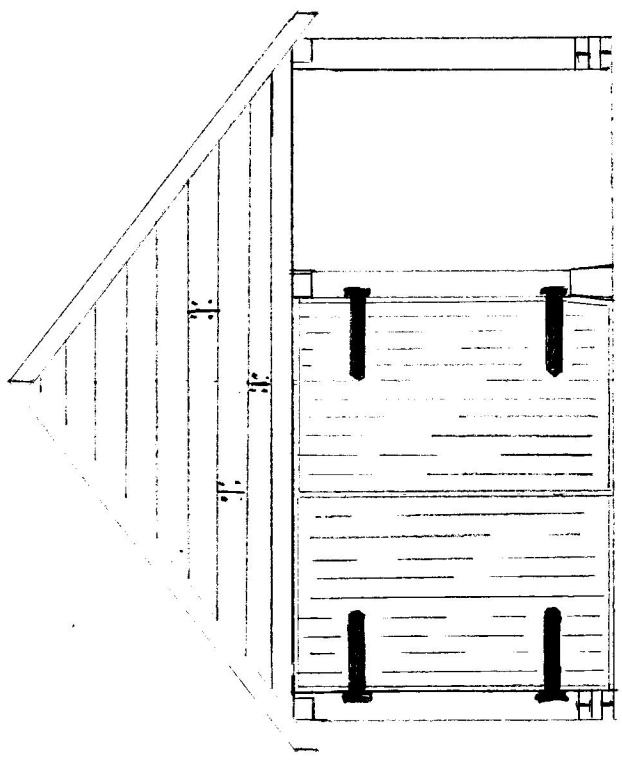

TITLE: OAK GARAGE WITH SIDE STORE

SITE: 12 THE GRANGE SHIPTON RD ASLOTT, U. WYCHWOOD OX7 6AF

CONTACT: SIMON GIBBS 07803585102 / sgibbs9293@aol.com

SCALE: 1:50

FRONT ELEVATION FROM THE S.W.

END ELEVATION FROM THE N.E.