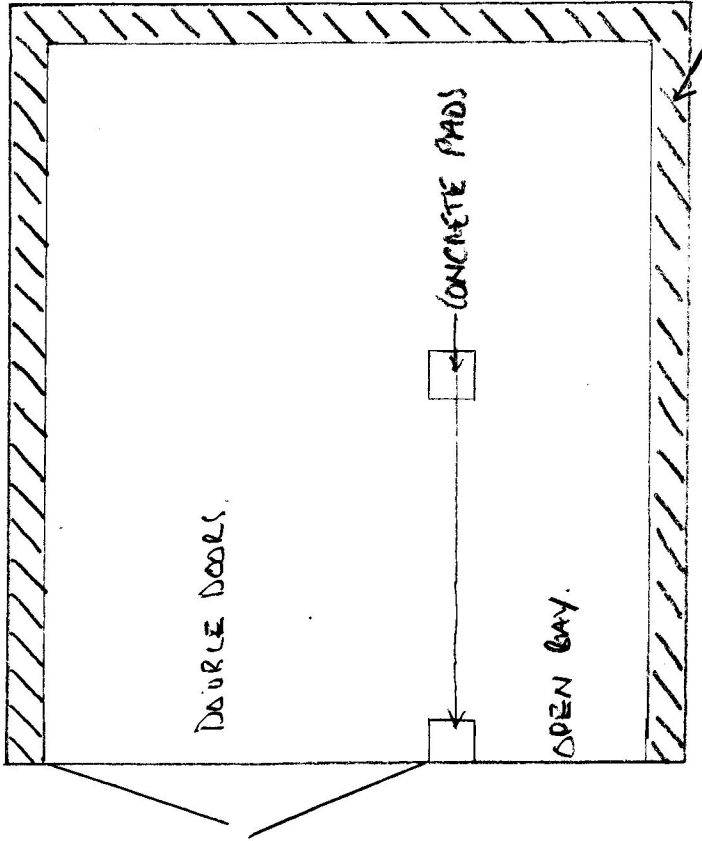

TITLE: OAK GARAGE WITH SIDE STORE
 SITE: 12 THE GRANGE SHIPTON RD ASLOTT, L. WYCHWOOD OX7 6AF
 CONTACT: SIMON GIBBS 07803585102 / sgibbs9293@aol.com
 SCALE: 1:50

FLOOR PLAN.

ROOF PLAN.