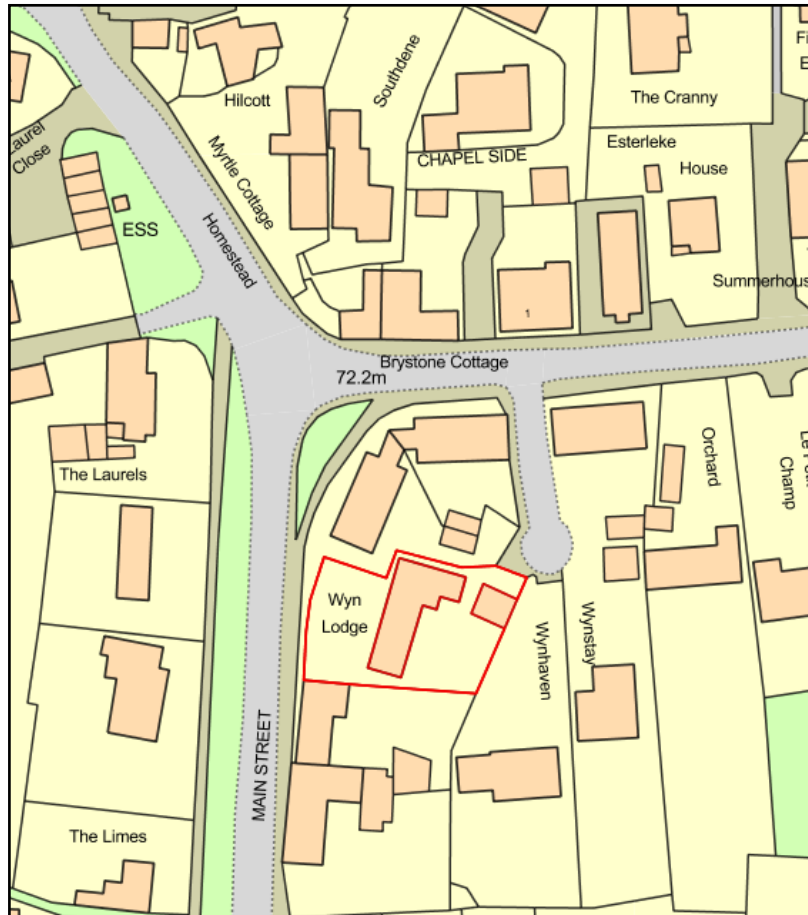

Wyn Lodge

Plan Produced for: Planning
Date Produced: 08 Apr 2018
Plan Reference Number: TQRQM18098204646814
Scale: 1:1250 @ A4