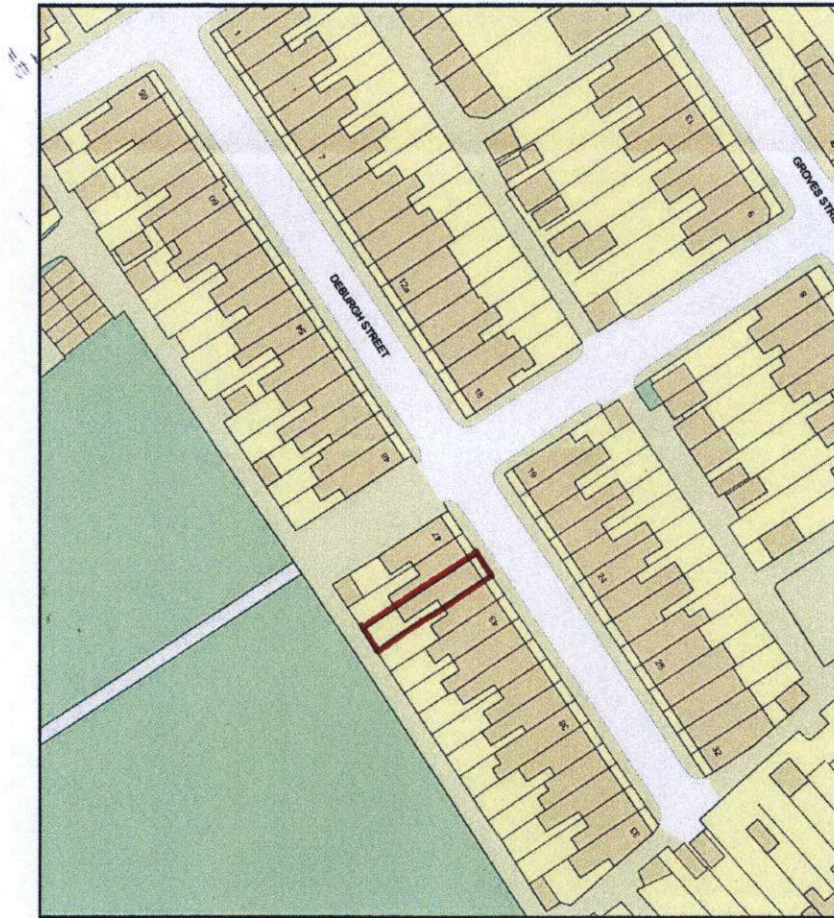

28 SEP 2021

SLD P12/1576

45 Deburgh Street

Plan Produced for: Home Plan Design Services

Date Produced: 20 Sep 2021

Plan Reference Number: TQRQM21263134459303

Scale: 1:1250 @ A4