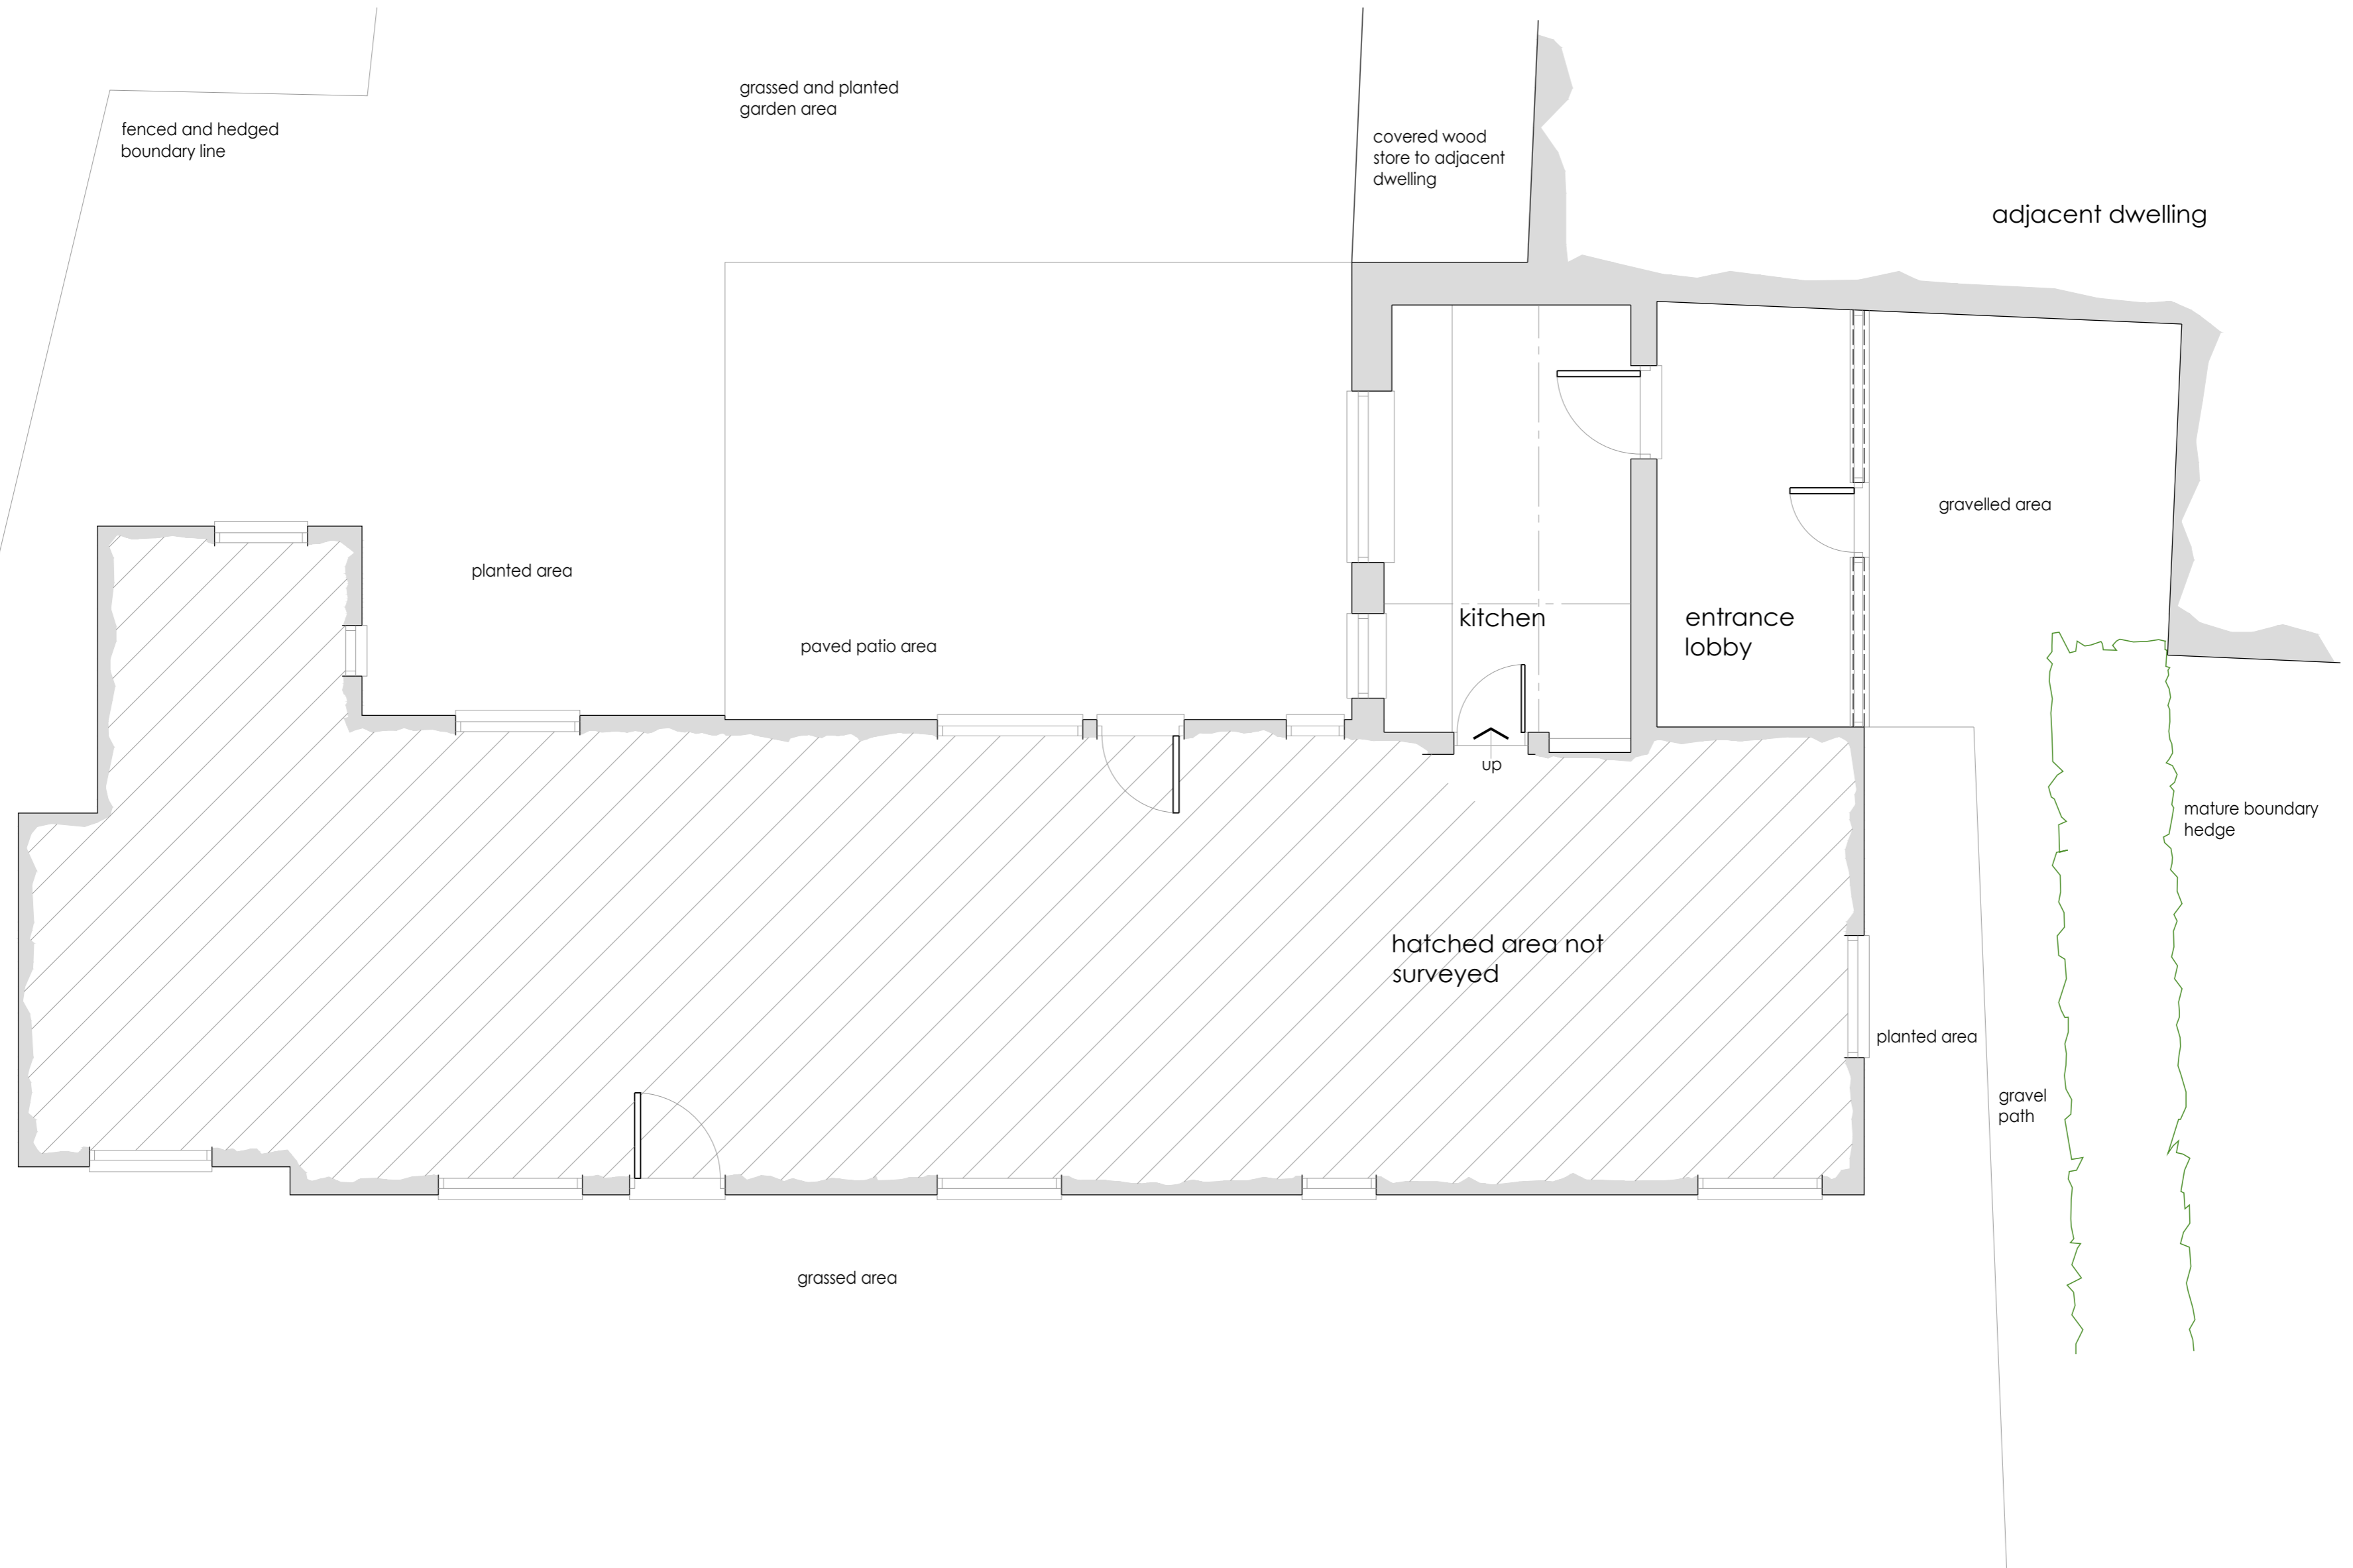

existing layout - survey drawing

kitchen alterations for jill maidment
willys croft . church road . wrenningham . norfolk . NR16 1BA
date december 2020 scale 1:50 A2
job JM/1763 dwg 9902

andrew p r love architecture . design . planning
cherry tree farm . wymondham road . bunwell . norfolk . nr16 1nb telephone . 01953 789911
e-mail . info@andrewprloveadp.co.uk website . www.andrewprloveadp.co.uk