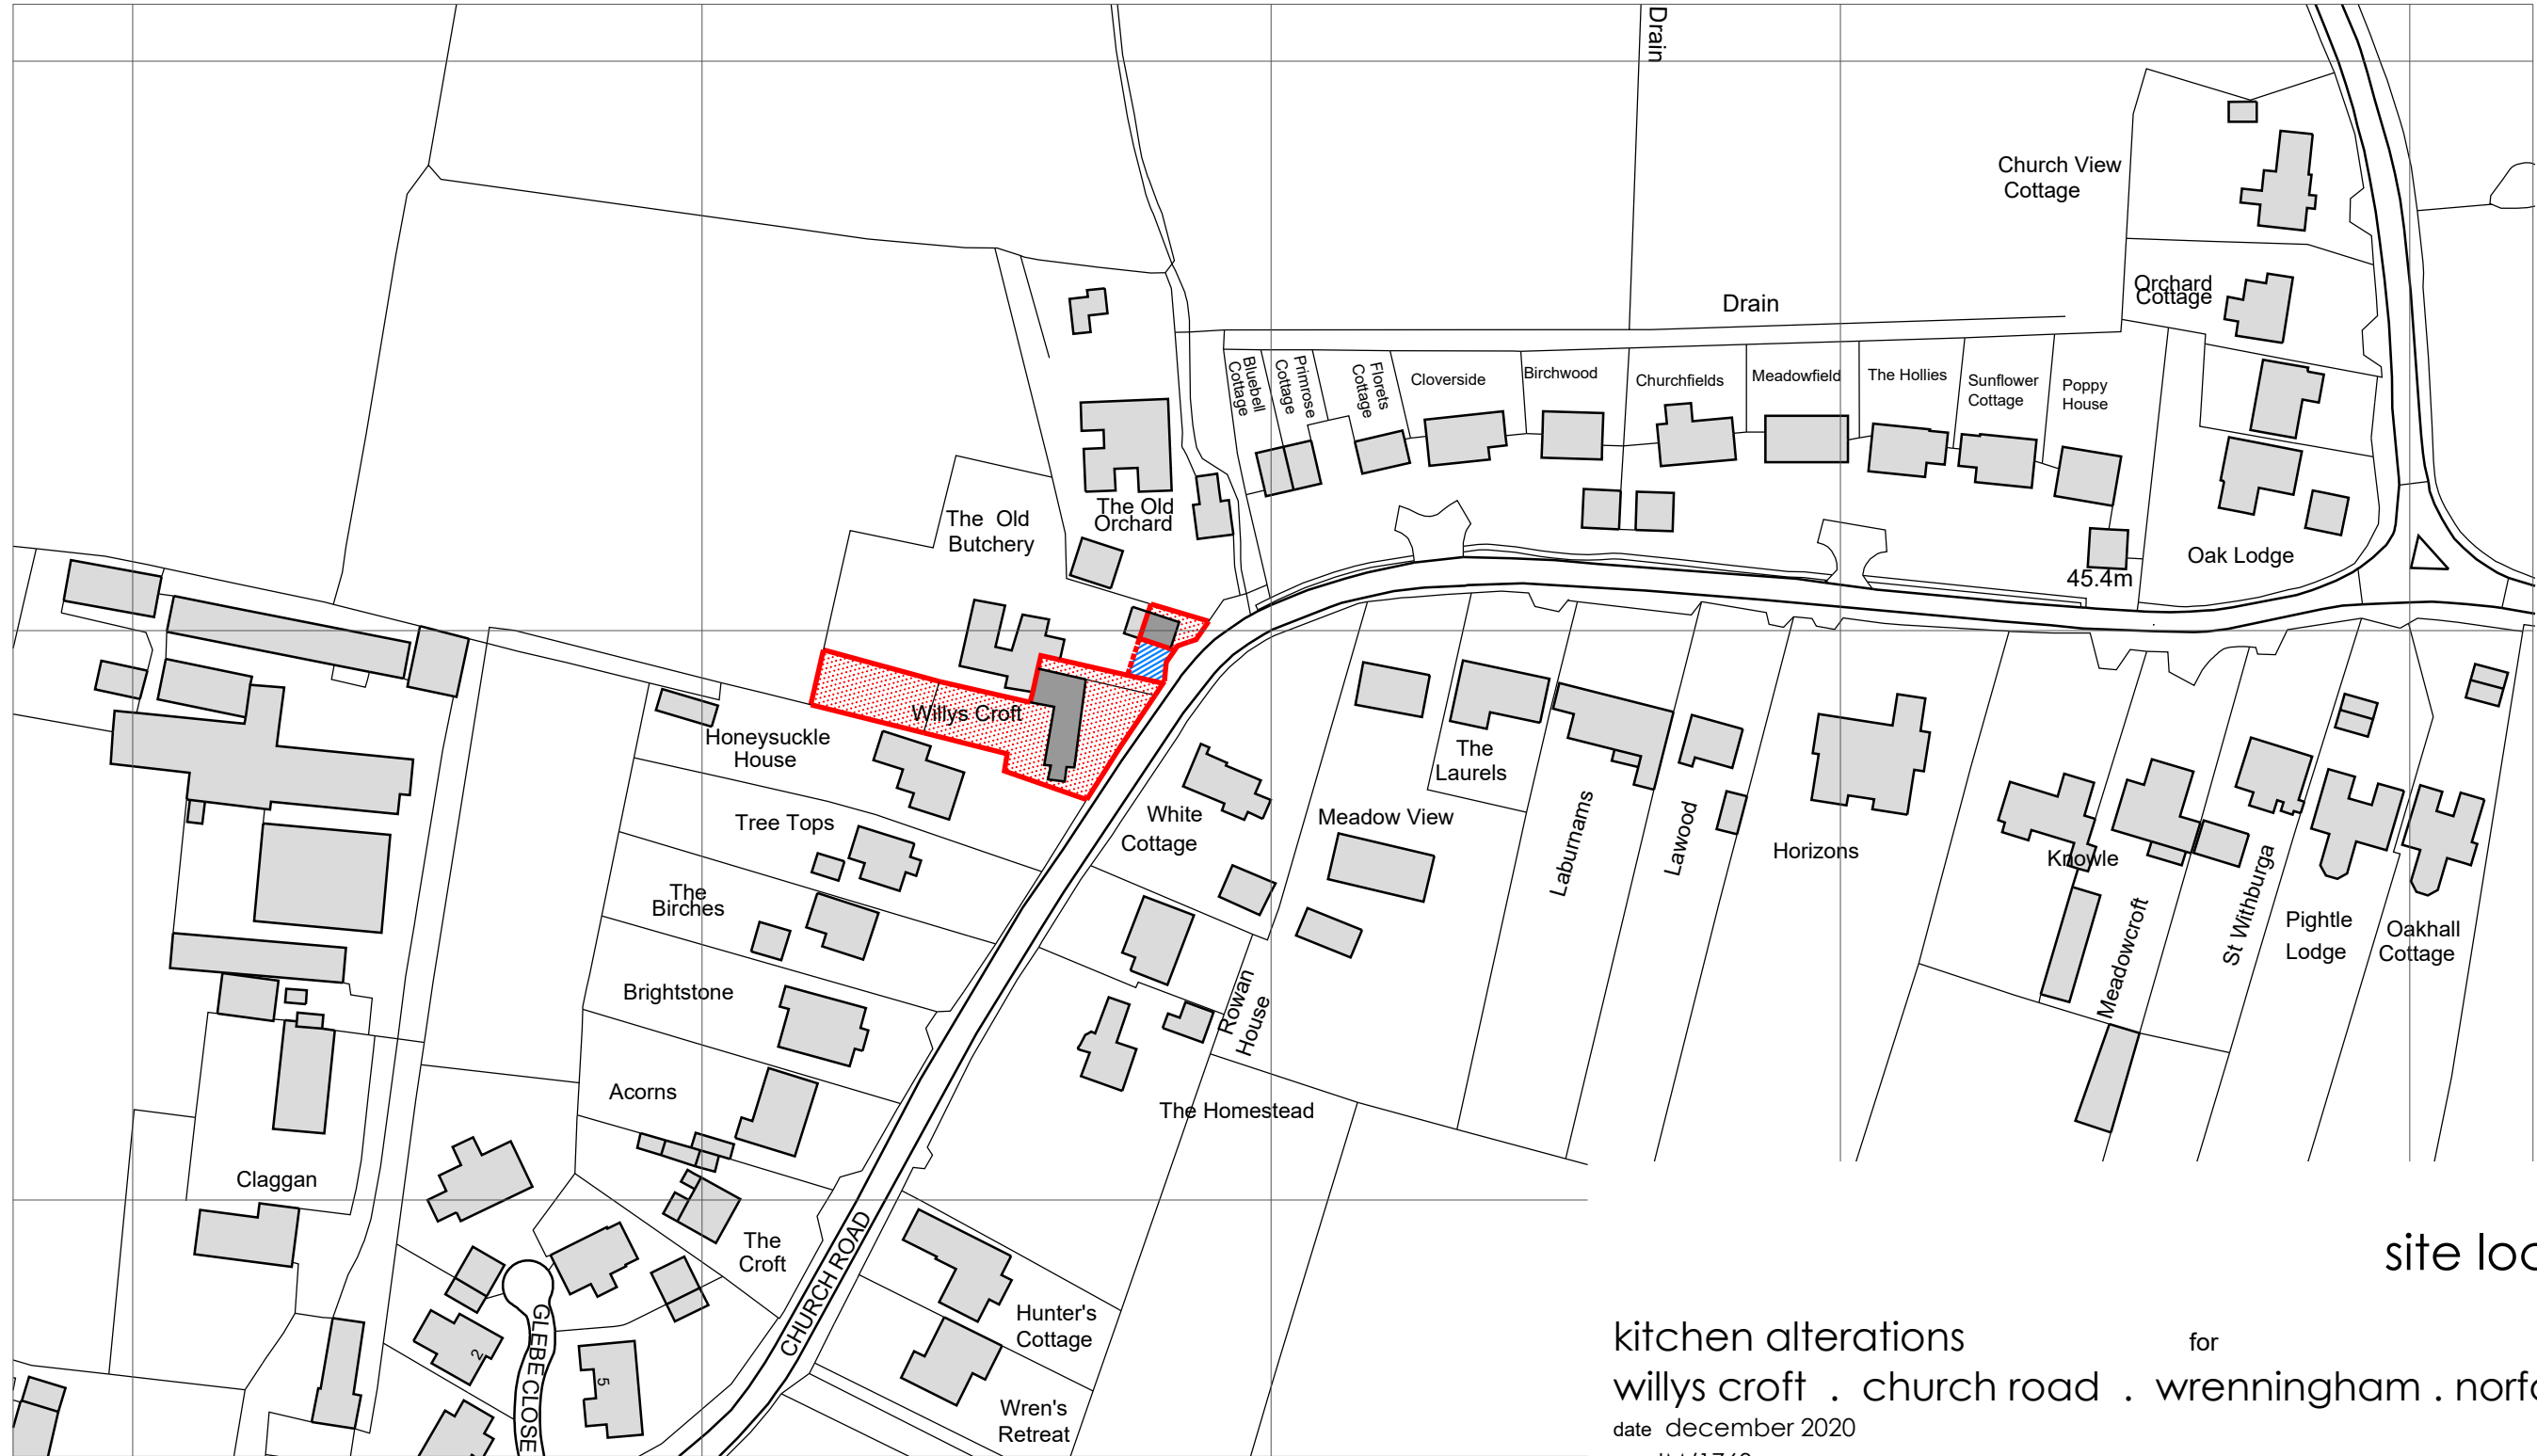

site location plan

kitchen alterations for jill maidment
willys croft . church road . wrenningham . norfolk . NR16 1BA
date december 2020 scale 1:1250 A3
job JM/1763 dwg 9900

Crown Copyright and database rights 2020. OS 100031961 National Map Centre. Purchased 02/12/2020 1 year licence.