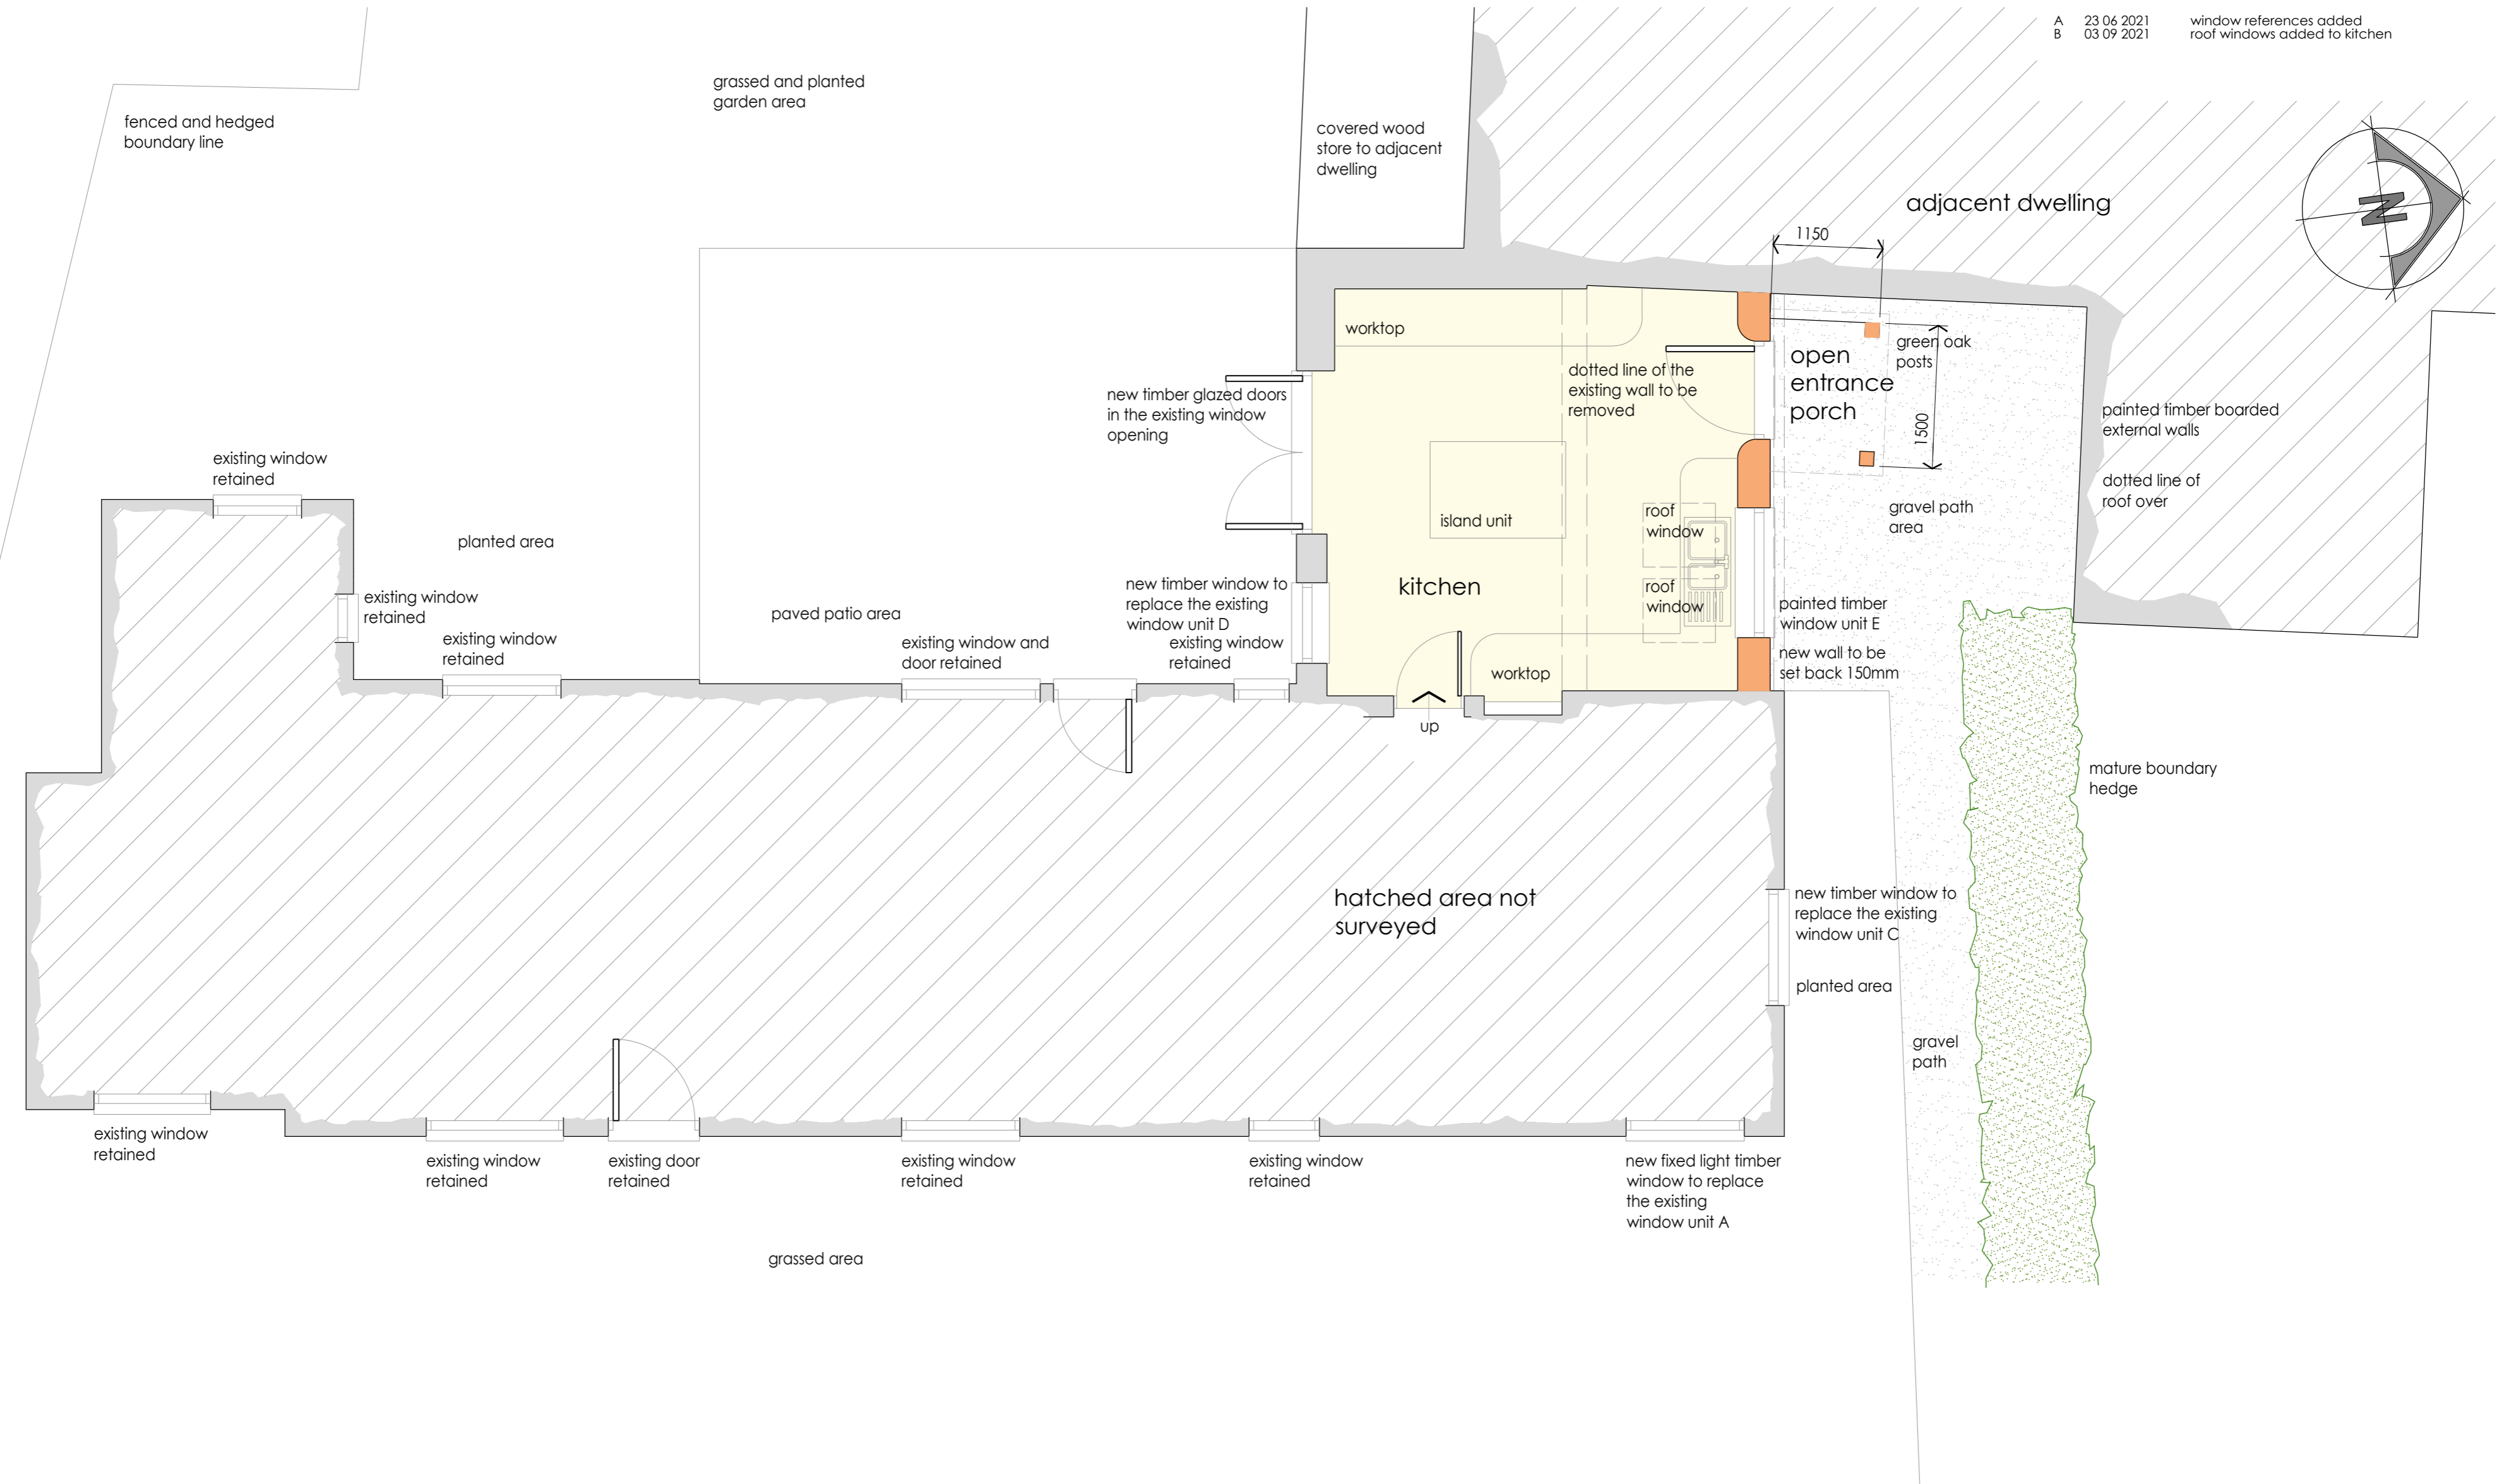

A 23 06 2021 window references added  
 B 03 09 2021 roof windows added to kitchen

proposed layout - scheme FOUR

kitchen alterations for jill maidment  
 willys croft . church road . wrenningham . norfolk . NR16 1BA  
 date april 2021 scale 1:50 A2  
 job JM/1763 dwg SK07B