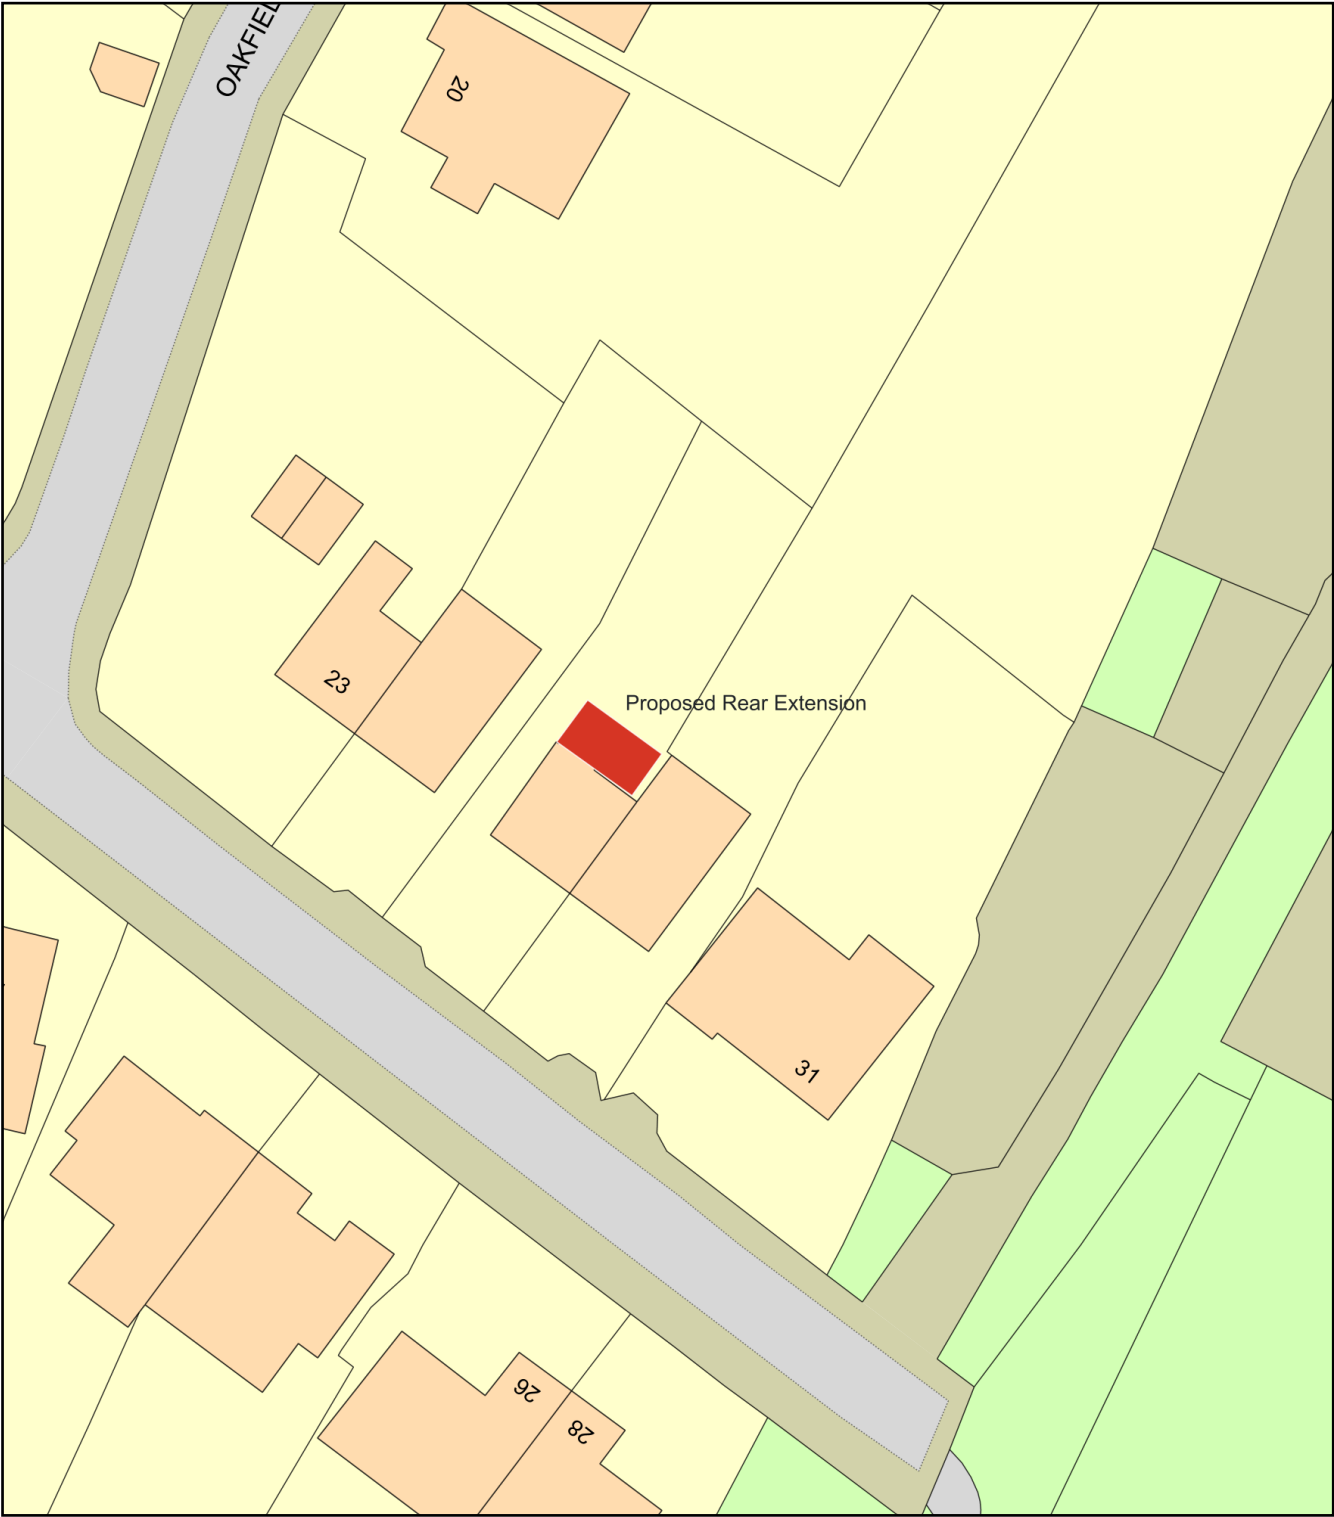

# 27 Oakfields Road, Norwich, NR4 6XF - Proposed Rear Extension

Plan Produced for: Ben Robinson  
Date Produced: 27 Sep 2021  
Plan Reference Number: TQRQM21270193147094  
Scale: 1:500 @ A4