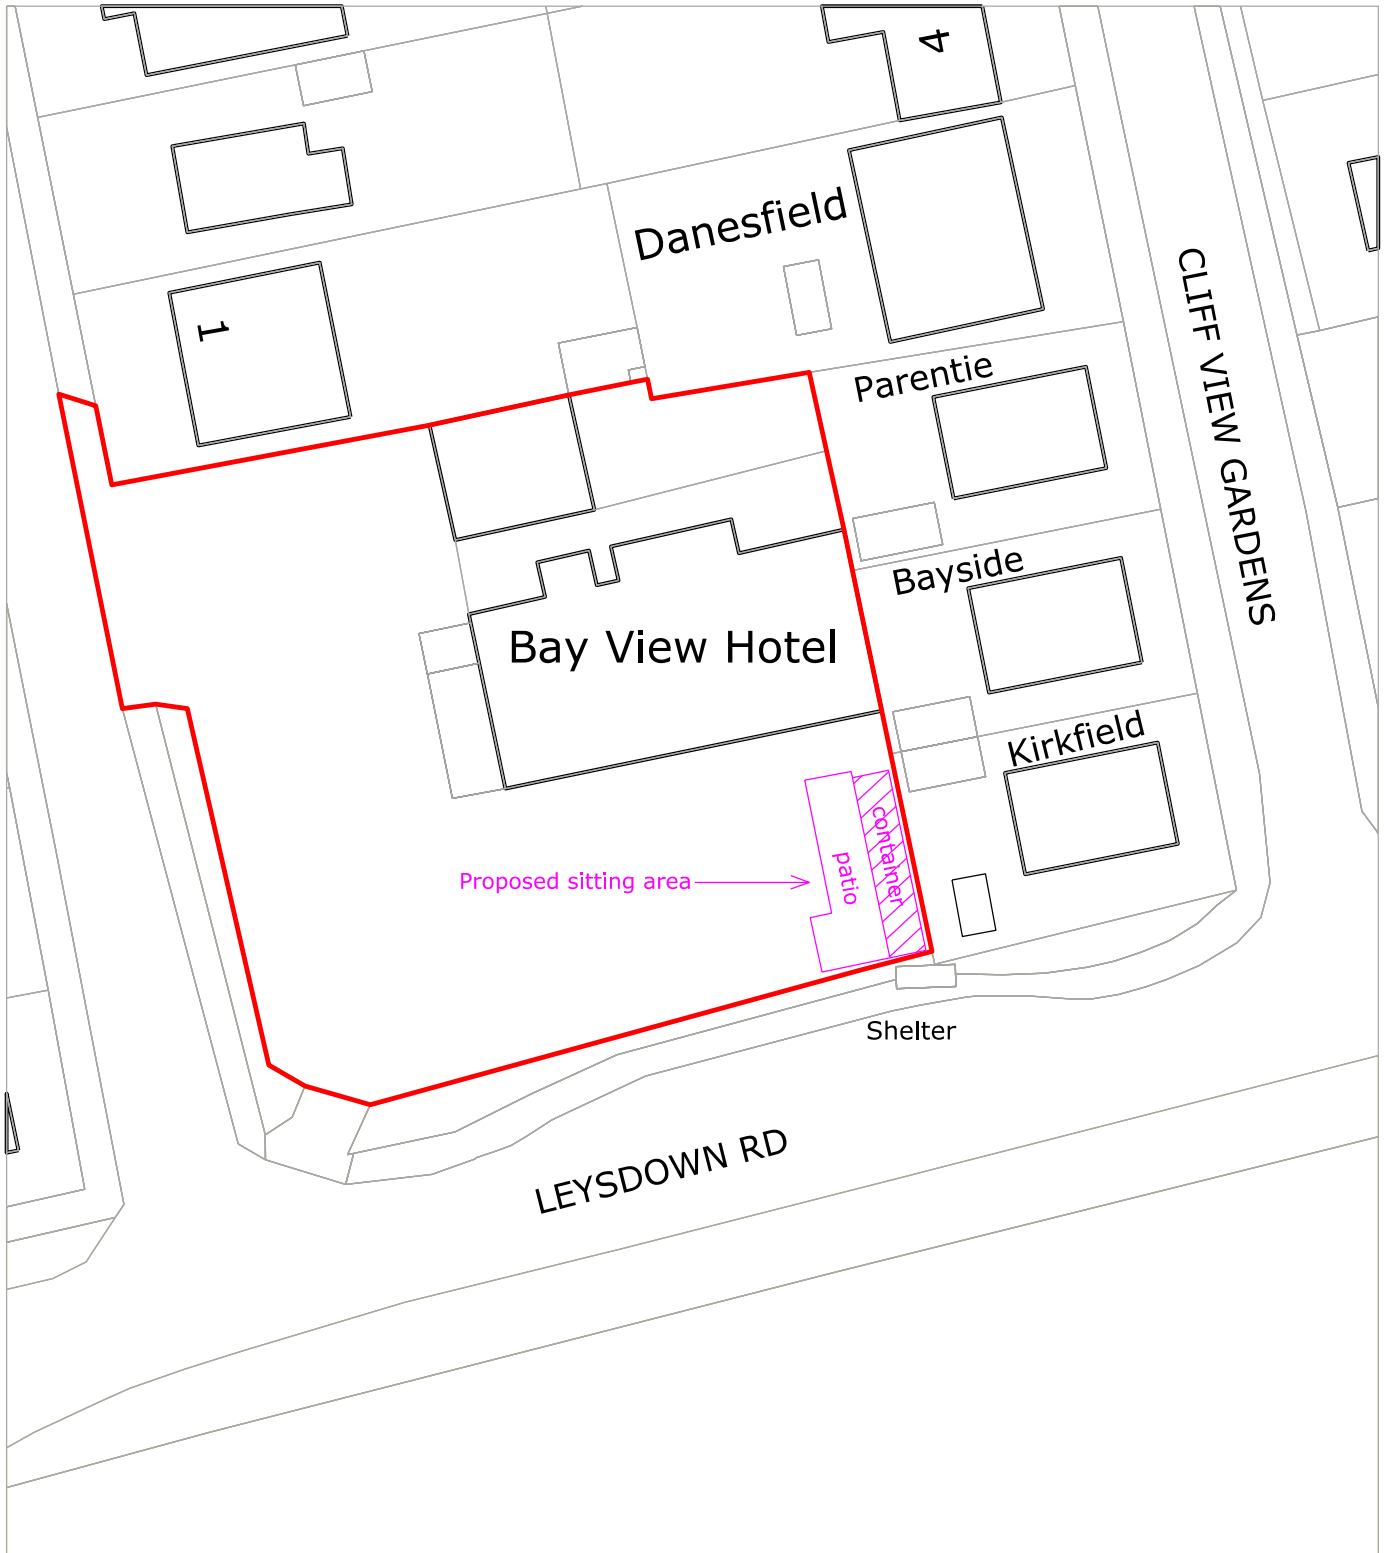

# Bay View Hotel Proposed Block Plan

Scale: 1:500