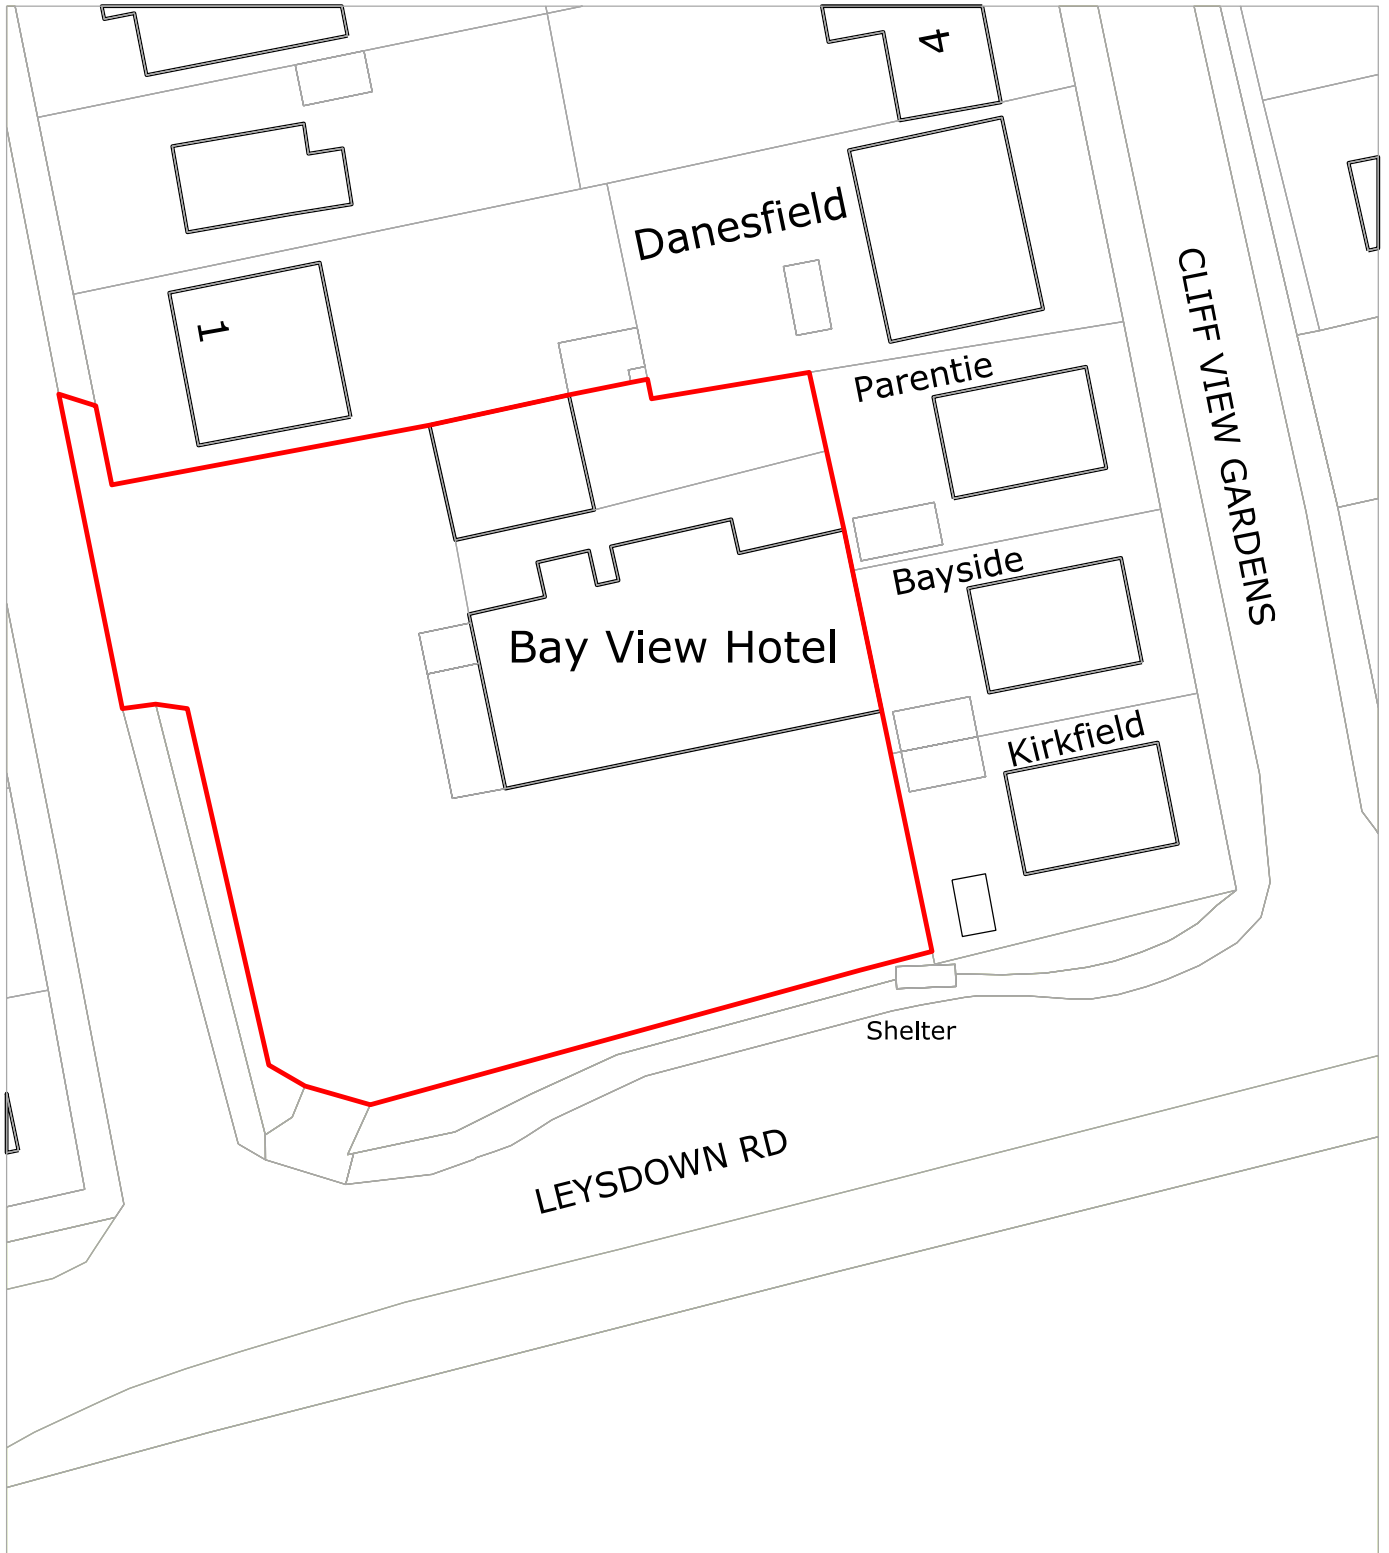

Bay View Hotel Existing Block Plan

Scale: 1:500