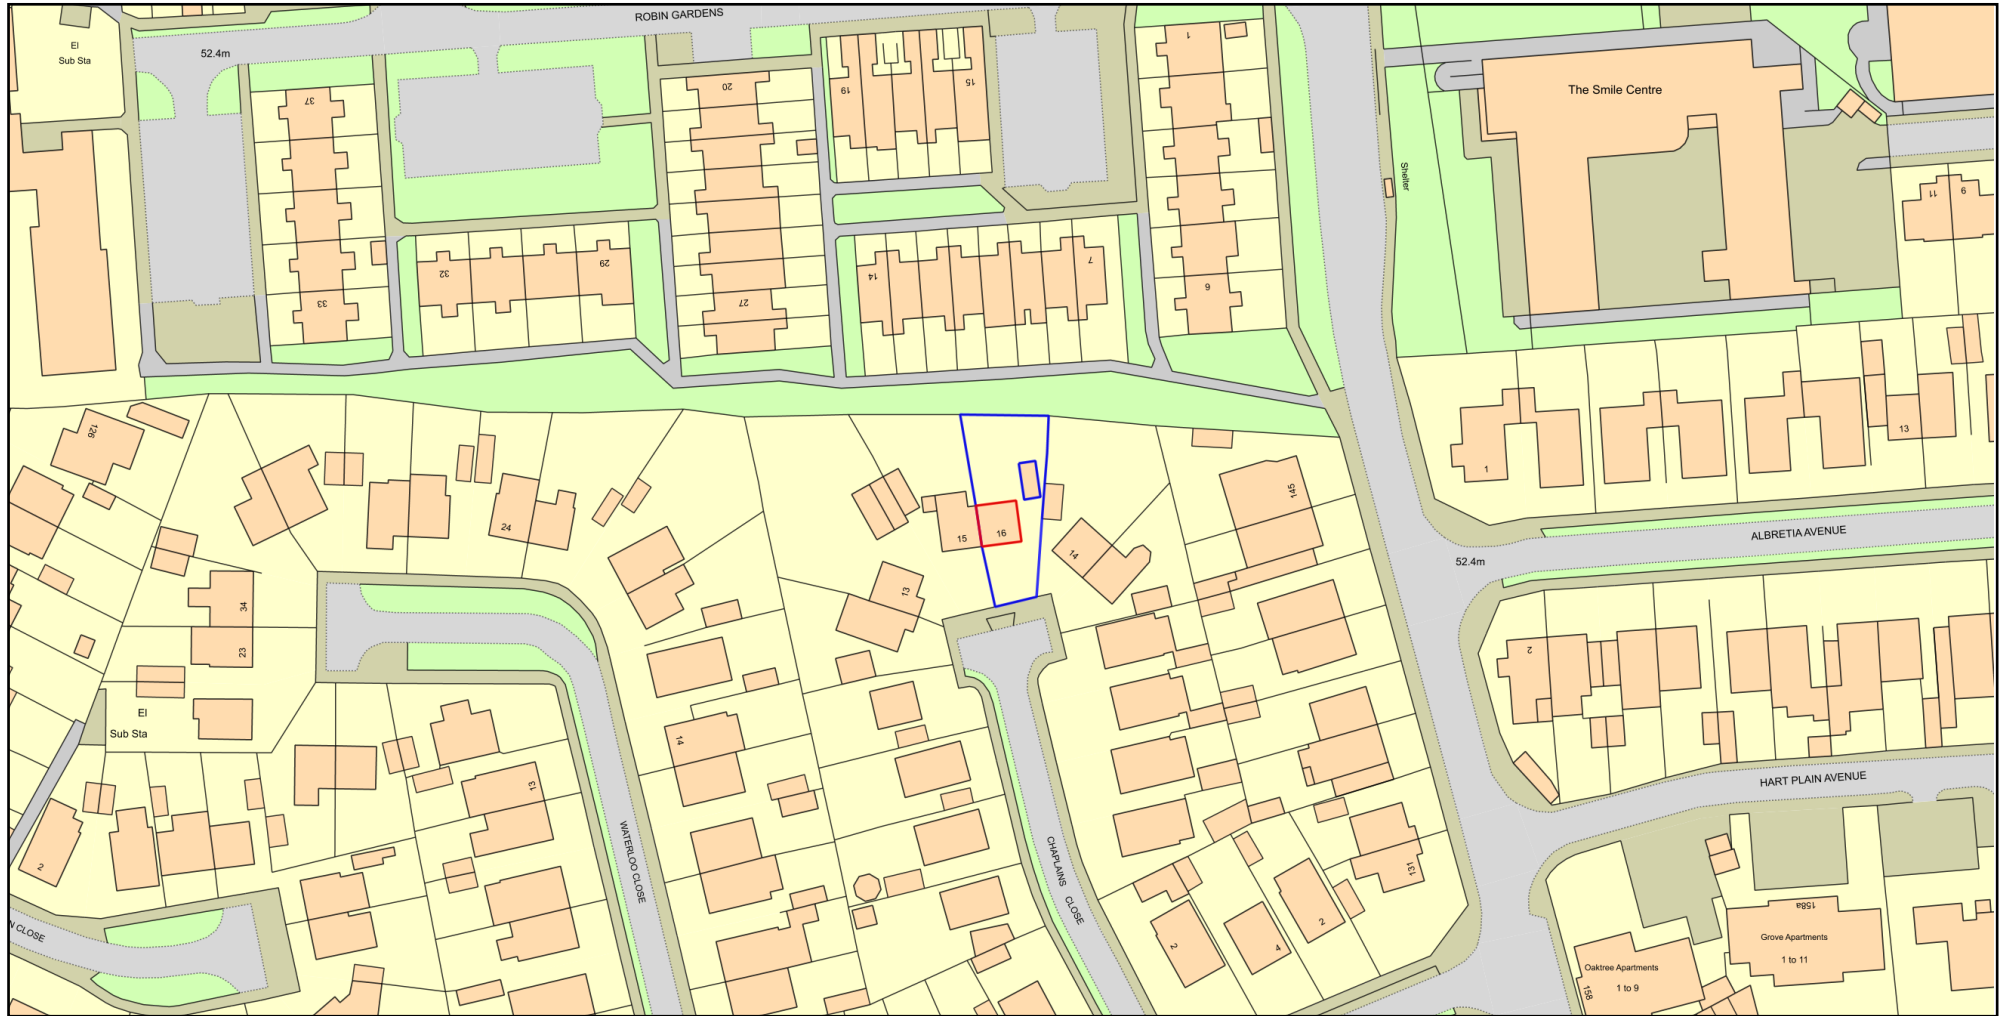

# 16 Chaplains Close - Location Plan

Plan Produced for: Jayne Thorne

Date Produced: 30 Aug 2021

Plan Reference Number: TQRQM21242181752535

Scale: 1:1250 @ A4

© Crown copyright and database rights 2021 OS 100042766