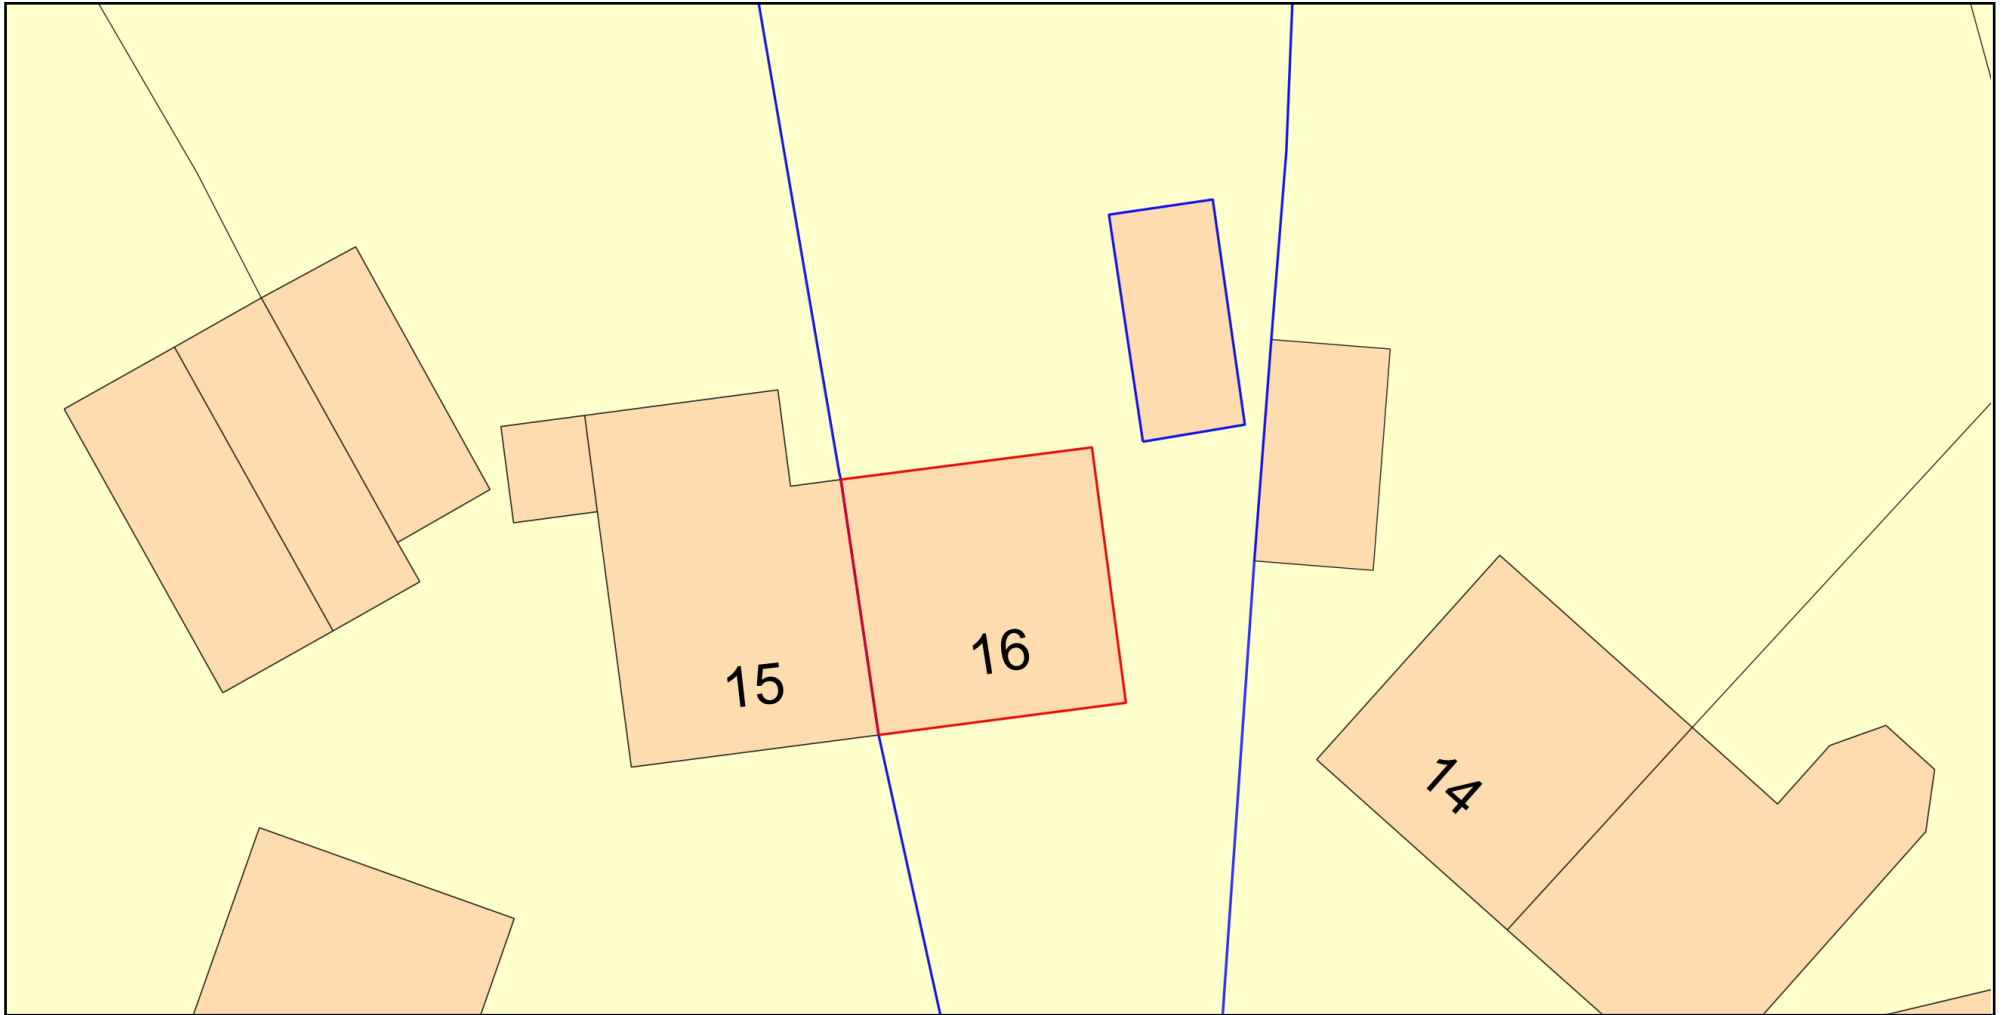

# 16 Chaplains Close

Plan Produced for: Jayne Thorne

Date Produced: 30 Aug 2021

Plan Reference Number: TQRQM21242181320459

Scale: 1:200 @ A4