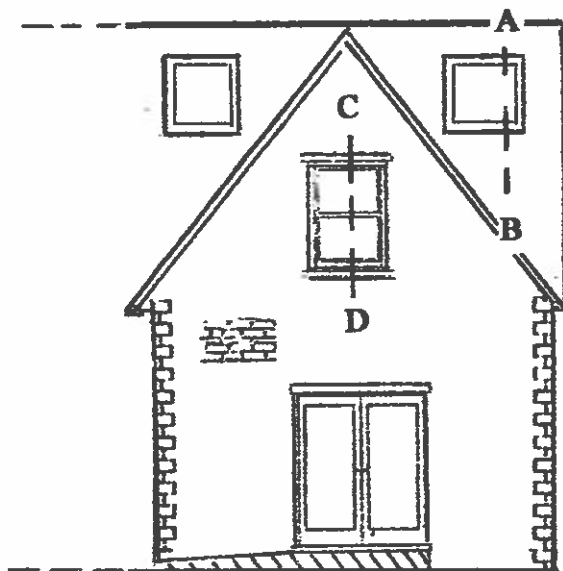

Application for a dormer bungalow

WINDOW PROFILES (DB-WP-15)

Scale 1 : 20

280921

SKYLIGHT WINDOW
vertical section
double glazed
timber makers natural finish
1500mm x 1000mm

interior

exterior

SOUTH ELEVATION

interior

exterior

SLIDING SASH WINDOW
vertical section
double glazed, easy-lift handles
timber painted white
1400mm x 1000mm