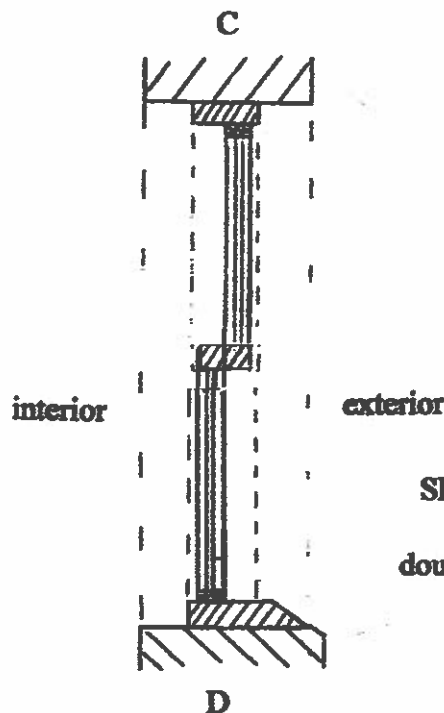

Application for a dormer bungalow

WINDOW PROFILES (DB-WP-15)

Scale 1 : 20

280921

SKYLIGHT WINDOW
vertical section
double glazed
timber makers natural finish
1500mm x 1000mm

interior

exterior

SOUTH ELEVATION

interior

exterior

SLIDING SASH WINDOW
vertical section
double glazed, easy-lift handles
timber painted white
1400mm x 1000mm