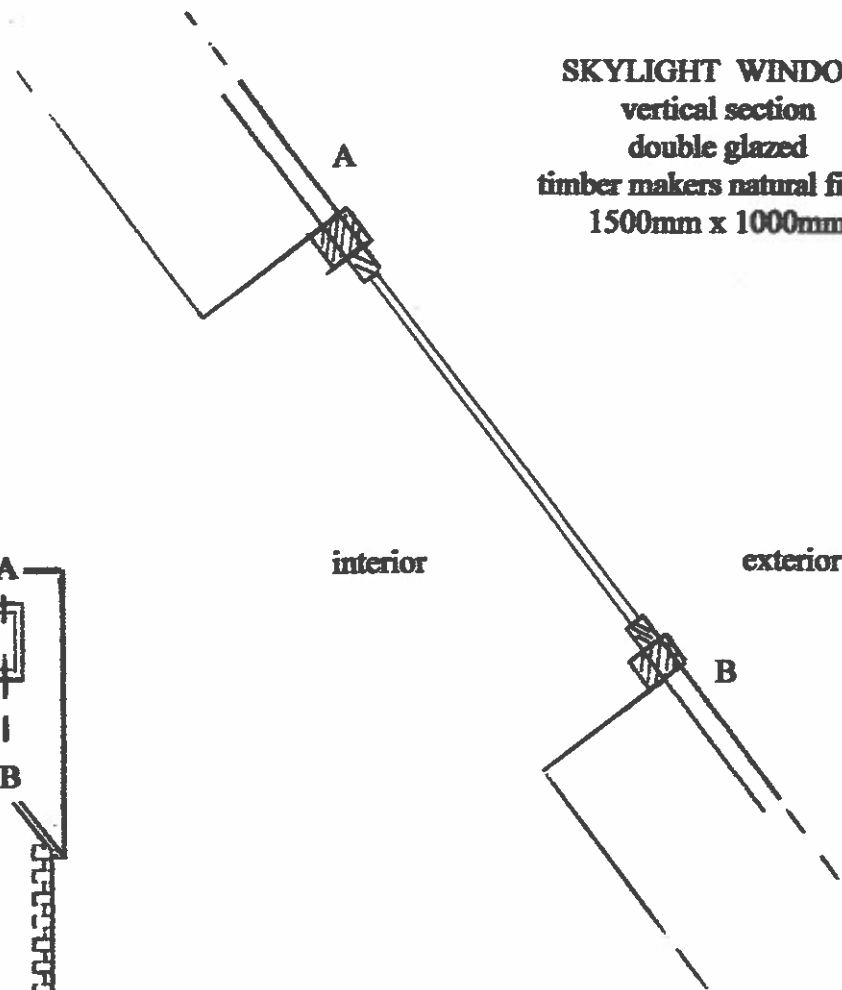

Application for a dormer bungalow

WINDOW PROFILES (DB-WP-15)

Scale 1 : 20

280921

SKYLIGHT WINDOW
vertical section
double glazed
timber makers natural finish
1500mm x 1000mm

interior

exterior

SOUTH ELEVATION

interior

exterior

SLIDING SASH WINDOW
vertical section
double glazed, easy-lift handles
timber painted white
1400mm x 1000mm