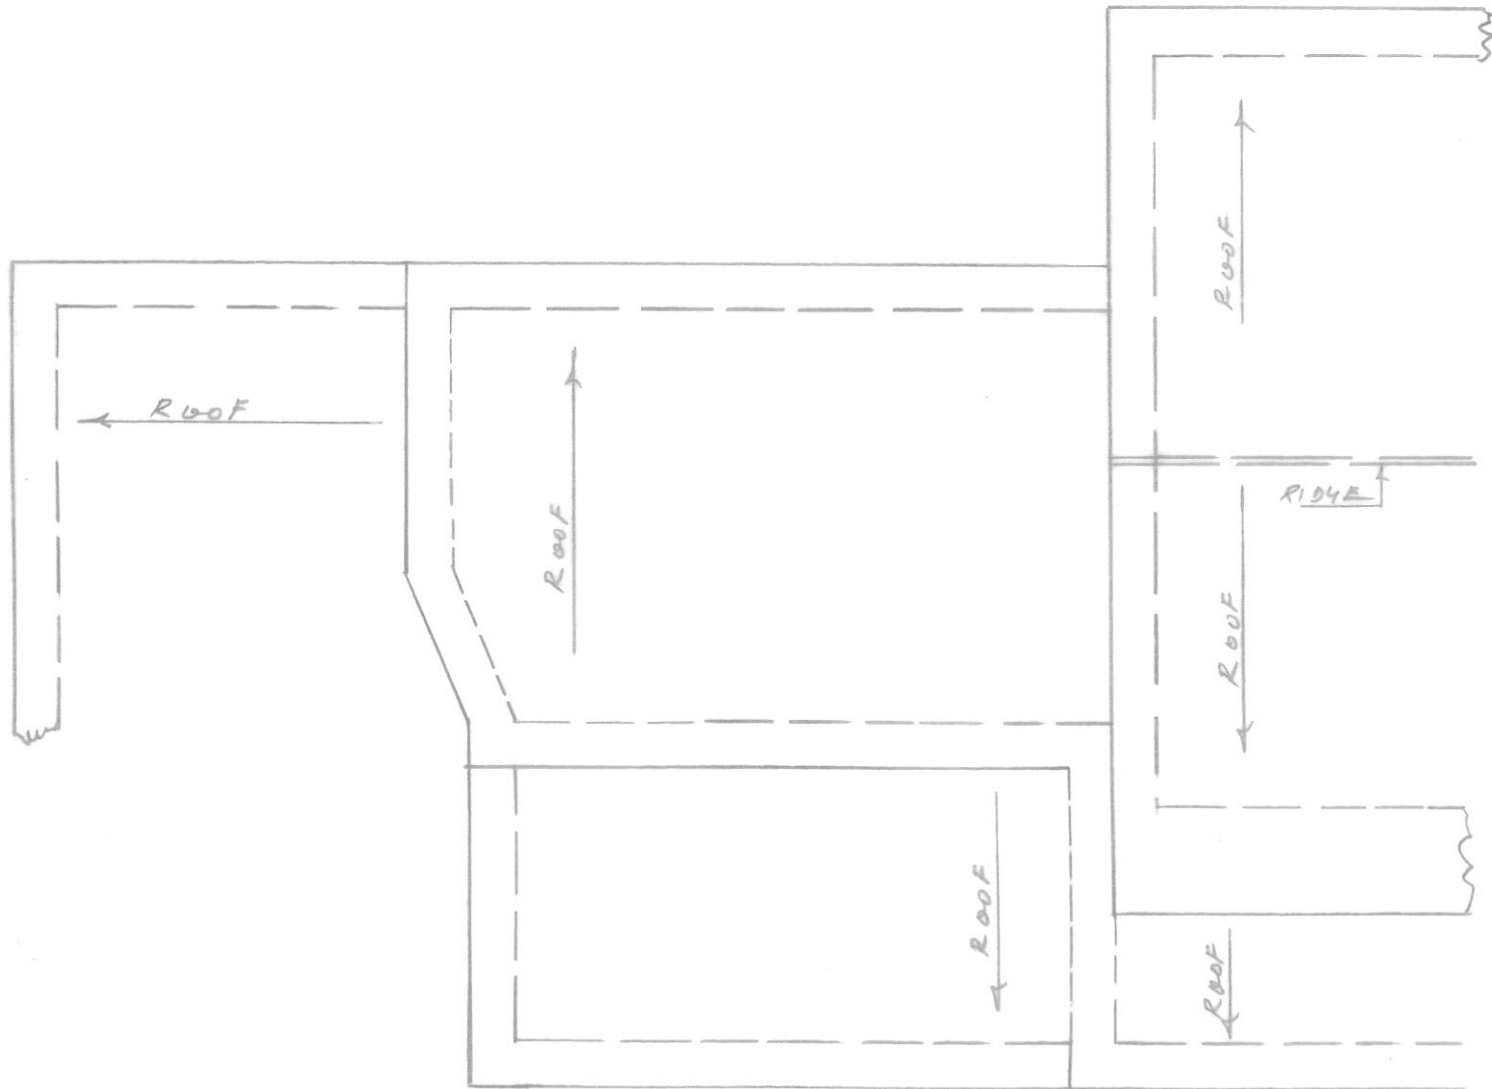

MR. J. WALTON
THE BUNGALOW, CRAG TOP
FARNHILL BD20 9AH
scale 1:50mm
date 07-09-2021

EXISTING ROOF PLAN

PROPOSED ROOF PLAN