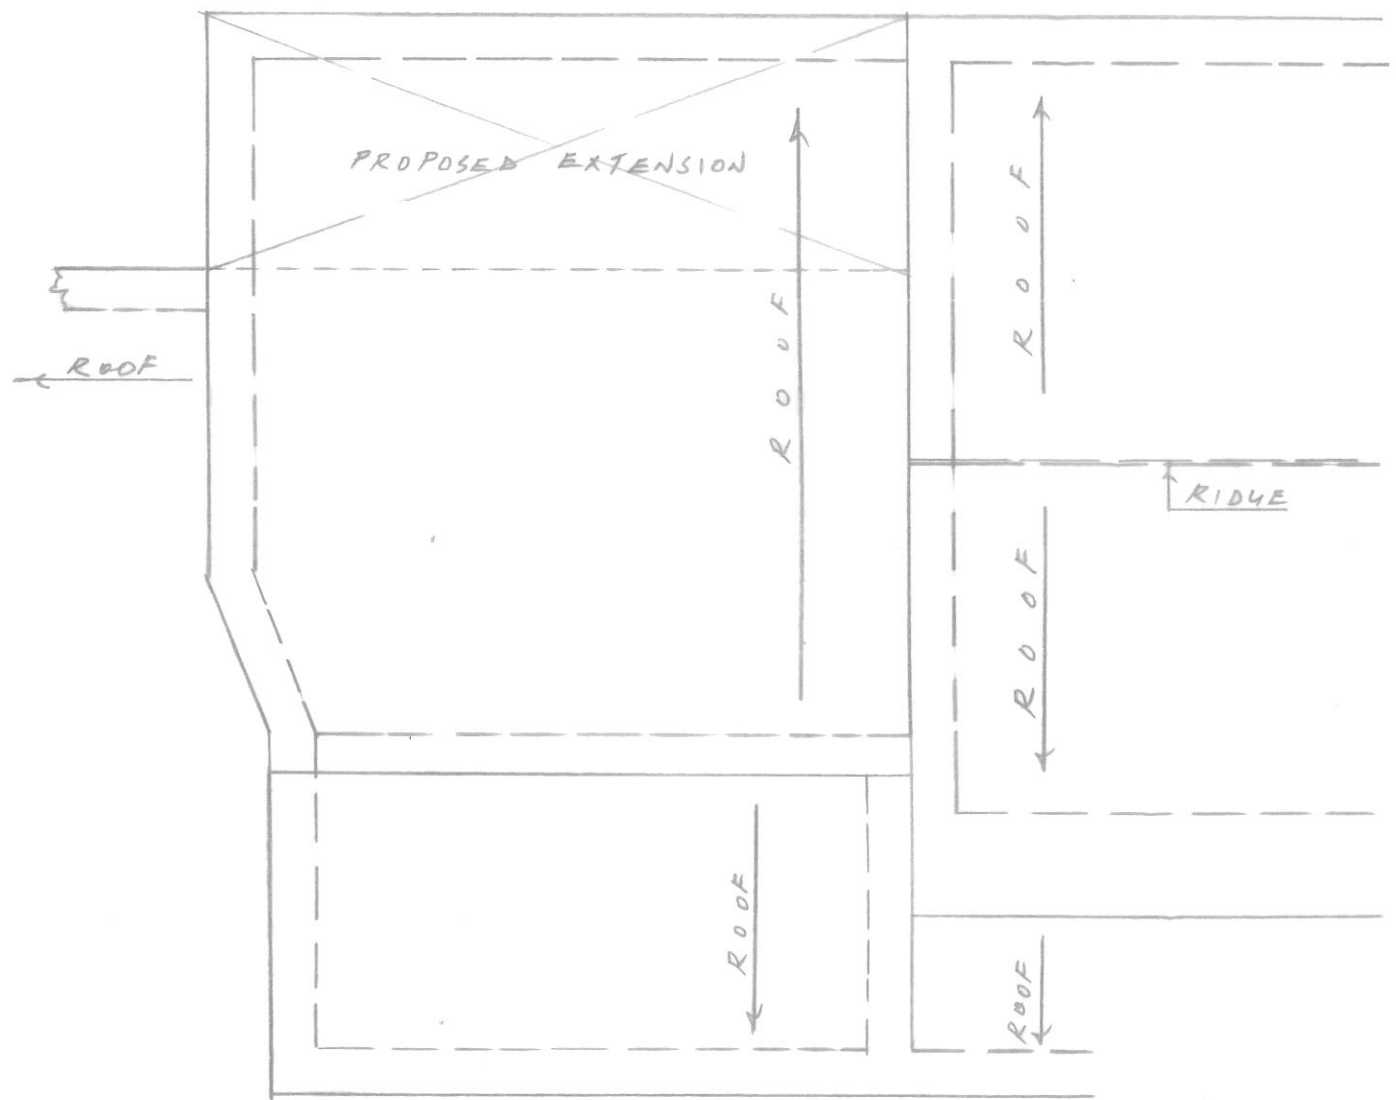

MR. J. WALTON
THE BUNGALOW, CRAG TOP
FARNHILL BD20 9AH
scale 1:50mm
date 07-09-2021

EXISTING ROOF PLAN

PROPOSED ROOF PLAN